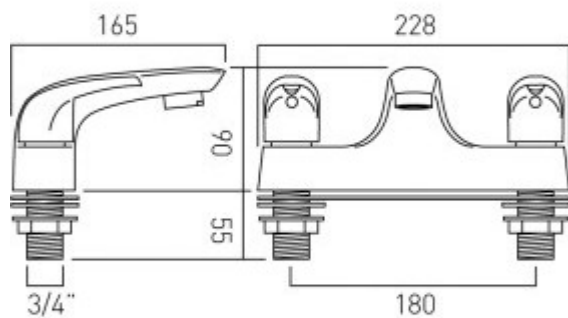

technical drawing

description:

2 hole bath filler
deck mounted
with water flow straightener
ceramic cartridge MAG-VALVE/CD/CL-3/4 &
MAG-VALVE/CD/HT-3/4
3/4" x 55mm fitted tail connections
deck mount drill hole diameter 27mm