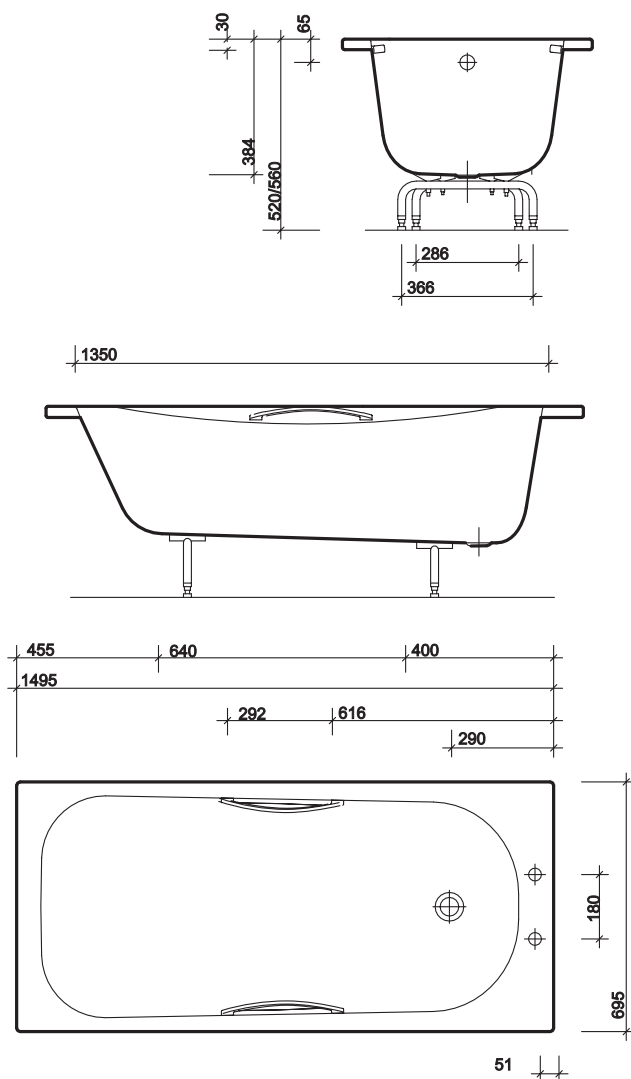

luna 1500 x 700

heavy gauge pressed supersteel
permanent slip resistant standing area
2.8mm thick

to specify/order:

Please use the eight character reference shown below.

bath

1500 x 700mm porcelain enamelled steel bath:
2 tap, grips, slip resist **LN9472WH**

bath panels

Neptune/luna 1500mm front panel **NL7500WH**
Neptune/luna 700mm end panel **NL7701WH**
For alternative panels please refer to the pages at the end of this section.

bath screen

Suitable for a folding or fixed bath screen.

waste

Chain waste, 1½" and overflow: **WF5650CP**
For alternative wastes please refer to the pages at the end of this section.

recommended brassware

Sola
Aquations
Logics
For alternative brassware please refer to the brassware section.

applications

Commercial, Domestic, Hotels and Leisure,
Other.

material

Heavy gauge (2.3mm) pressed super steel.
Enamelled to BS1344 (0.5mm).

colours

White WH.

fixings

Cradles with adjustable legs. Screwed to floor and secured to wall with clips provided.