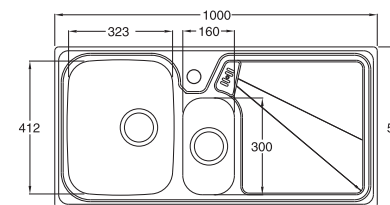

Colours available

ROK® Metallic

Dimensions

Optional Accessories

1.0 bowl

Main basket & LHD Grid - Stainless Steel	LU10ACCPK LHD
Main basket & RHD Grid - Stainless Steel	LU10ACCPK RHD
Wooden Chopping Board 03 - Beech	CB0060XXHOME
Nylon Chopping Board 04 - White	CB0071XXHOME
Wooden Food Prep. Board 05 - Beech	CB0073XXHOME
Nylon Food Prep. Board 06 - White	CB0074XXHOME

SRP £332

Cutout dimensions:

1.0 Bowl - 880 x 480mm

1.5 Bowl - 980 x 480mm

» The 1.0 bowl fits into a 500mm base unit

» The 1.5 bowl fits into a 600mm base unit

STUDIO
COLLECTION
ASTRACAST