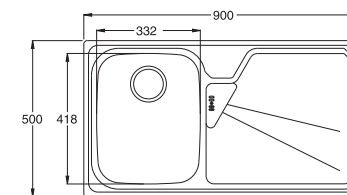

Dimensions

Optional Accessories

1.0 bowl

Main basket & LHD Grid - Stainless Steel	LU10ACCPK LHD
Main basket & RHD Grid - Stainless Steel	LU10ACCPK RHD
Wooden Chopping Board 03 - Beech	CB0060XXHOME
Nylon Chopping Board 04 - White	CB0071XXHOME
Wooden Food Prep. Board 05 - Beech	CB0073XXHOME
Nylon Food Prep. Board 06 - White	CB0074XXHOME

1.5 bowl

Main Basket & Grid - Stainless Steel	LU15ACCPK
Wooden Chopping Board 03 - Beech	CB0060XXHOME
Nylon Chopping Board 04 - White	CB0071XXHOME
Wooden Food Prep. Board 05 - Beech	CB0073XXHOME
Nylon Food Prep. Board 06 - White	CB0074XXHOME

Codes & Pricing

1.0 bowl

Volcano Black LH - LU10RZHOMESKL
Volcano Black RH - LU10RZHOMESKR
Graphite Grey LH - LU10RXHOMESKL
Graphite Grey RH - LU10RXHOMESKR

SRP £321

1.5 bowl

Volcano Black LH - LU15RZHOMESKL
Volcano Black RH - LU15RZHOMESKR
Graphite Grey LH - LU15RXHOMESKL
Graphite Grey RH - LU15RXHOMESKR

SRP £332

Cutout dimensions:

1.0 Bowl - 880 x 480mm

1.5 Bowl - 980 x 480mm

» The 1.0 bowl fits into a 500mm base unit

» The 1.5 bowl fits into a 600mm base unit