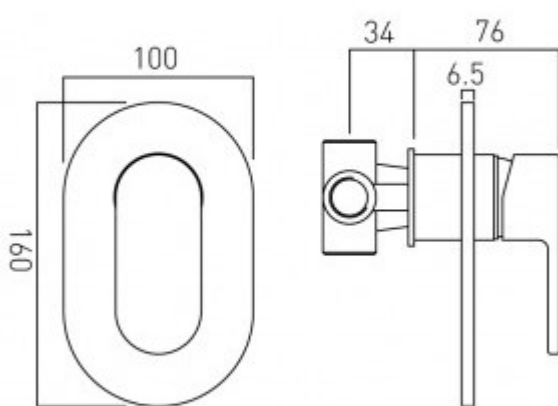

technical drawing

description:

concealed shower valve
single lever
wall mounted
ceramic cartridge CAR-K40A
2 x 1/2" female inlets
1 x 1/2" female outlet
min-max wall mount 52-82mm
optimum installation depth 67mm