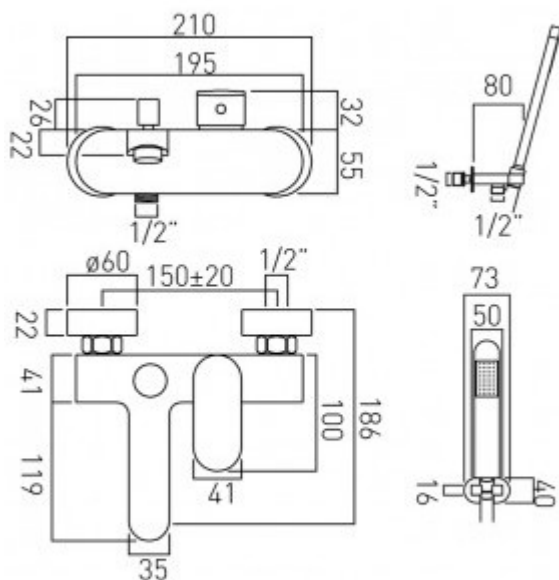

technical drawing

**description:**

exposed bath shower mixer  
single lever  
wall mounted  
with shower kit  
ceramic cartridge CAR-K35B  
1/2" x 3/4" x 50mm eccentrics

**finishes:**

chrome

**minimum operating pressure:** 1.5 bar MP

**ECO** flow regulator: FR-SHOWER/9-C/P

**guarantee:**

12 year guarantee

VADO wedmore road cheddar somerset england bs27 3eb

tel 01934 744466 fax 01934 744345 sales@vado-uk.com www.vado-uk.com