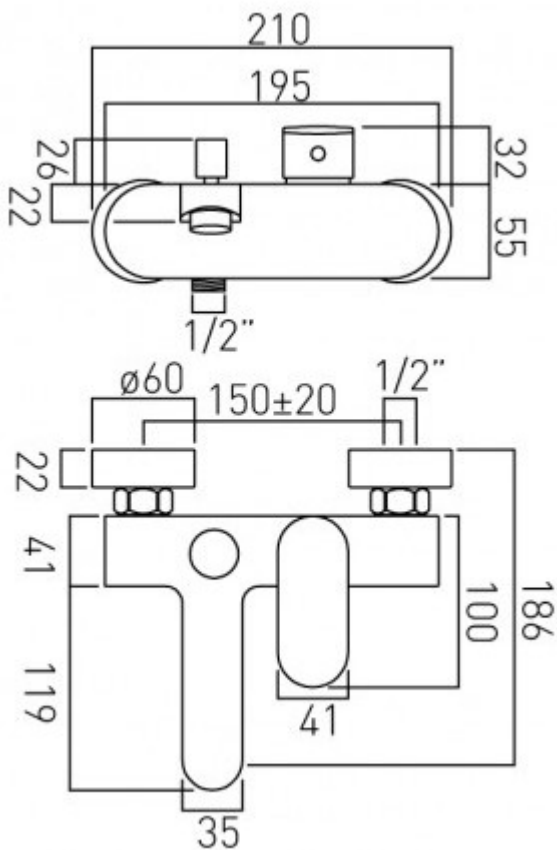

technical drawing

description:

-K35B
1/2" x 3/4" x 50mm eccentrics

finishes:

chrome

minimum operating pressure: 1.5 bar MP

Eco flow regulator: FR-SHOWER/9-C/P

guarantee: