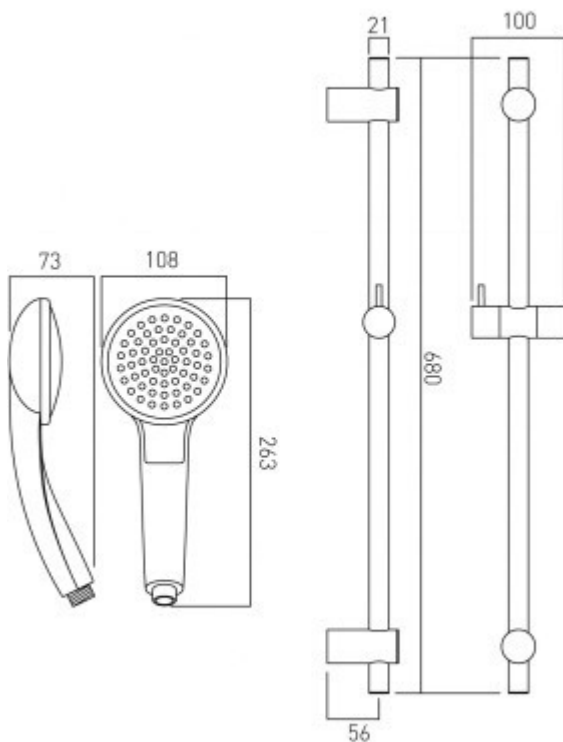

technical drawing

**description:**

single function shower head  
with LCD display of  
temperature in °C and  
water flow in litres/min  
with slide rail kit

**finishes:**

chrome

**minimum operating pressure:** 1.0 bar MP

**ECO** flow regulator: FR-SHOWER/9-C/P

**guarantee:**

12 year guarantee

VADO wedmore road cheddar somerset england bs27 3eb

tel 01934 744466 fax 01934 744345 sales@vado-uk.com www.vado-uk.com