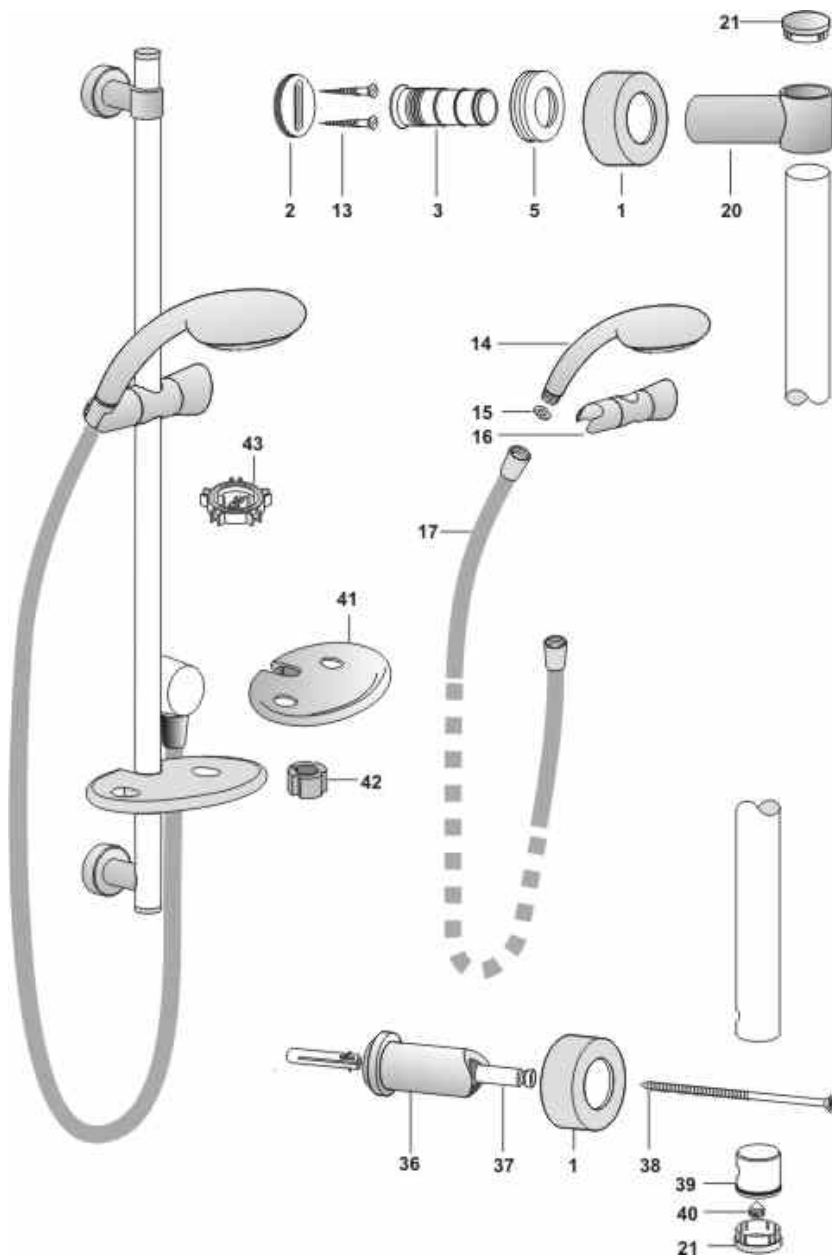

TREVI
L7060AA MOONSHADOW SC SHOWER SF
L7061AA MOONSHADOW SC SHOWER LP&HP 3F

Ref.	Description	Part No.	Ref.	Description	Part No.
1	Escutcheon	E960476AA	20	Mounting Tee	E960497AA
2	Slotted screw plate	E960477NU	21	End cap	E960498AA
3	Mounting spigot	E960478NU	36	Slide bar mounting pillar	E960505AA
5	Clamping ring	E960480NU	37	Grooved connector	E960506NU
13	Screws - TPS+ 5X60	E960487NU	38	Screw - D. 5 TPS+ x 125 mm	E960507NU
14a	Handspray - clean	E960488AA	39	Connecting bush	E960508NU
14b	Handspray - LOW PRESSURE	L6817AA	40	Gurb screw - M8X8	E960509NU
14c	Handspray - HIGH PRESSURE	L6816AA	41	Soap dish	E960510AA
15	rubber washer	E960491NU	42	Soap dish split mounting bush	E960511AA
16	Slide bar clamp	E960492AA	43	Handspray key 3F	E960512NU
17	Flexible shower hose CM. 135	E960494AA	44	Wall elbow	E960690AA