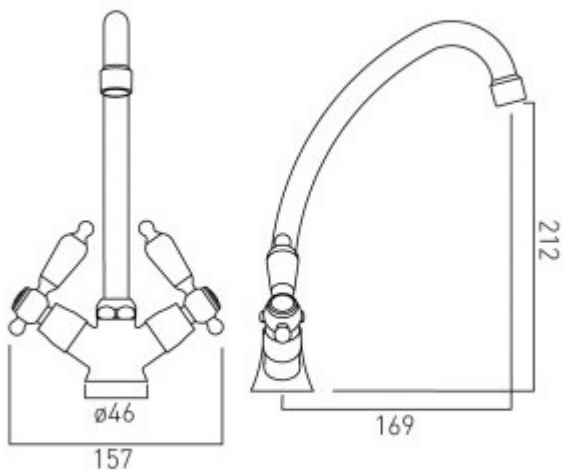

Technical sheet:
chrome: KEN-151/CD-C/P
antique gold: KEN-151/CD-A/G

technical drawing

description:

mono sink mixer
deck mounted
with tubular swivel spout
with water flow straightener
cold ceramic cartridge AST-VALVE/CD/CL-1/2
hot ceramic cartridge AST-VALVE/CD/HT-1/2
2 x 1/2" nut x 300mm flexipipe connections
deck mount drill hole diameter 33mm
chrome or antique gold

finishes:

chrome
antique gold

minimum operating pressure: 0.3 bar LP

ECO **flow regulator:** FR-FLEXI/5-PLA

guarantee:

chrome: 12 year guarantee
antique gold: 12 year guarantee

VADO wedmore road cheddar somerset england bs27 3eb