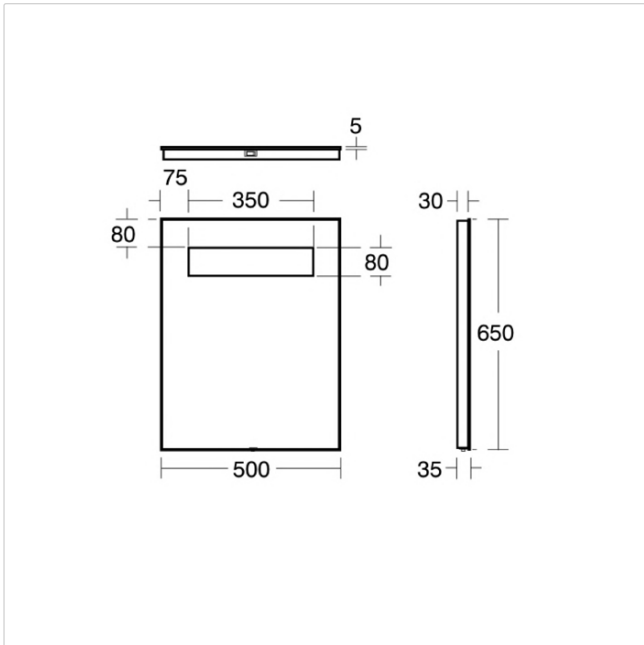

Frequently used applications

Hotels

Office

Residential

Tel: 0870 122 8822
Fax: 0870 122 8282
Email: info@idealspec.co.uk
Web: www.idealspec.co.uk

Date created: 27/02/2015