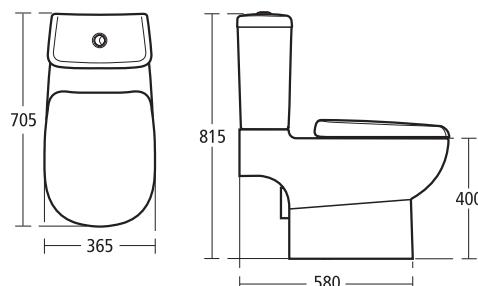

Jasper Morrison
50cm semi-pedestal basin and
wall hung WC suite with soft
closing seat. Jasper Morrison
mixer fittings used throughout.

Jasper Morrison

50cm vessel basin on the 1000mm wall hung vessel basin unit, 180 x 85cm Idealform bath and close coupled WC suite with slow closing seat.

Left: 40cm handrinse basin, single lever basin mixer and back-to-wall WC suite with slow closing seat.

Right: 55cm pedestal basin, close coupled WC suite with slow closing seat and 170 x 75cm Idealform bath. Jasper Morrison mixer fittings used throughout.

Jasper Morrison

Jasper Morrison 650mm semi-countertop basin unit with 650mm WC furniture unit with worktop.

Right: 650mm wall hung vessel basin unit, 50cm vessel basin and 180 x 85cm Idealform bath, left handed. Jasper Morrison mixer fittings used throughout.

Jasper Morrison 55cm Semi-countertop basin

One tap hole

- E6206

Jasper Morrison 50cm Vessel basin

No tap holes

- E6210

Jasper Morrison Close coupled WC suite

- E6220 WC bowl with horizontal outlet
- E6224 Close coupled cistern with dual flush valve
- E6214 Slow closing toilet seat and cover
- E6203 Toilet seat cover