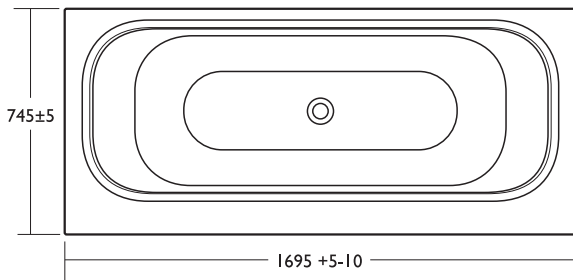

Jasper Morrison 170cm Double ended bath

- E6354 170 x 75cm Idealform bath
- E6355 170cm front bath panel
- E6356 75cm end bath panel
- K8029 AA Multiplex bath waste and overflow