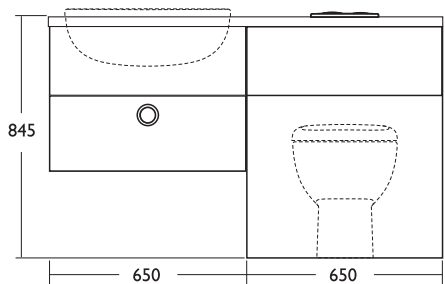

Jasper Morrison

Jasper Morrison 650mm semi-countertop basin unit with 650mm WC furniture unit with worktop.

Right: 650mm wall hung vessel basin unit, 50cm vessel basin and 180 x 85cm Idealform bath, left handed. Jasper Morrison mixer fittings used throughout.

Jasper Morrison Floor standing bidet

One tap hole

- E6223

Jasper Morrison 180cm Asymmetric bath

- E6351 180 x 85cm Idealform bath, right handed
- E6353 180cm bath panel for right handed asymmetric bath
- E6350 180 x 85cm Idealform bath, left handed
- E6352 180cm bath panel for left handed asymmetric bath
- K8029 AA Multiplex bath waste and overflow

Jasper Morrison 170cm Double ended bath

- E6354 170 x 75cm Idealform bath
- E6355 170cm front bath panel
- E6356 75cm end bath panel
- K8029 AA Multiplex bath waste and overflow

Jasper Morrison 170cm Bath

- E6365 170 x 70cm Idealform bath
- E6355 170cm front bath panel
- E6366 70cm end bath panel

Jasper Morrison 650mm Wall mounted semi-countertop basin unit with 650mm WC furniture unit

- E6357RA 650mm wall mounted semi-countertop basin unit, including handle
- E6361RB 1300mm worktop for WC and semi-countertop basin unit combined, white terazzo solid surface
- E6361WD 1300mm worktop for WC and semi-countertop, matt white
- E6362RB 650mm worktop for WC and semi-countertop basin unit, white terazzo solid surface
- E6362WD 650mm worktop for WC and semi-countertop, matt white
- E6358RA 650mm WC furniture unit for use with back-to-wall and wall hung WCs. Please use additional fixing brackets when using wall hung WC.
- E6206 55cm semi-countertop basin
- E6221 Back-to-wall WC bowl
- E6214 WC seat and cover, slow close, quick release hinges
- E6203 WC seat and cover, quick release hinges