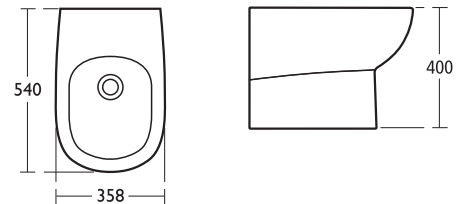

Jasper Morrison Back-to-wall WC suite

- E6221 WC bowl with horizontal outlet
- E6214 Slow closing toilet seat and cover
- E6203 Toilet seat cover

Jasper Morrison Wall mounted WC suite

- E6217 WC bowl with horizontal outlet
- E6214 Slow closing toilet seat and cover
- E6203 Toilet seat cover

Jasper Morrison Floor standing bidet

One tap hole

- E6223

Jasper Morrison 180cm Asymmetric bath

- E6351 180 x 85cm Idealform bath, right handed
- E6353 180cm bath panel for right handed asymmetric bath
- E6350 180 x 85cm Idealform bath, left handed
- E6352 180cm bath panel for left handed asymmetric bath
- K8029 AA Multiplex bath waste and overflow