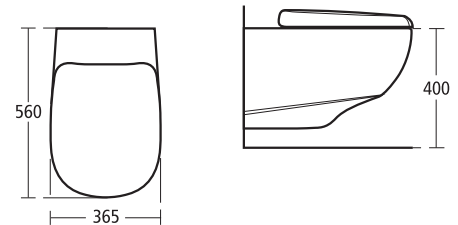

Jasper Morrison Floor standing bidet

One tap hole

- E6223