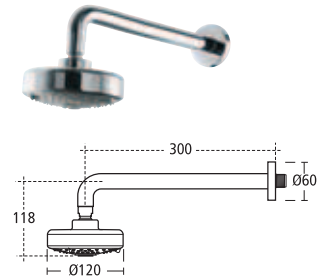

Jasper Morrison Bath filler

Single lever with one tap hole

- E6415 AA**

Jasper Morrison Shower valve

Thermostatic, built-in

- E3969 NU** TT valve body (working components)
- E6410 AA** Faceplate and handles

Jasper Morrison Vessel basin

Single lever with no waste

- E6423 AA**

Jasper Morrison Flexible slide bar shower kit

Three function, high pressure

- E6426 AA**

Jasper Morrison Fixed overhead shower kit

Three function, high pressure

- E6425 AA**

Jasper Morrison Bidet mixer

Single lever with one tap hole

- E6405 AA**

Jasper Morrison Slide rail and station only

- L7117 AA**

Ideal Standard pursues a policy of continuing improvement in design and performance of its products. The right is therefore reserved to vary specifications without notice. Colour reproduction is as accurate as possible within the limitations of the printing process. For full details of the Ideal Standard lifetime guarantee see www.ideal-standard.co.uk/guarantee.aspx

Ideal Standard
The Bathroom Works
National Avenue
Kingston upon Hull
HU5 4HS

T 01482 346461
F 01482 445886

www.idealstandard.co.uk

Ideal Standard
M50 Business Park
Ballymount
Dublin 12

T 00353 1 4564525
F 00353 1 4564505