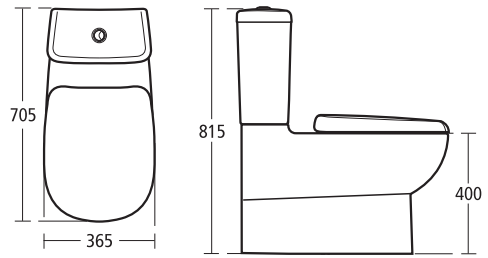

Jasper Morrison Close coupled back-to-wall WC suite

- E6246 Back-to-wall WC bowl with horizontal outlet
- E6224 Close coupled cistern with dual flush valve
- E6214 Slow closing toilet seat and cover
- E6203 Toilet seat cover

Jasper Morrison Back-to-wall WC suite

- E6221 WC bowl with horizontal outlet
- E6214 Slow closing toilet seat and cover
- E6203 Toilet seat cover