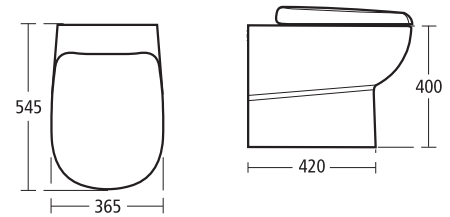

Jasper Morrison Wall mounted WC suite

- E6217 WC bowl with horizontal outlet
- E6214 Slow closing toilet seat and cover
- E6203 Toilet seat cover