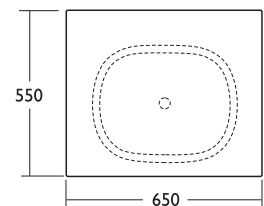

- E6359RA 650mm wall mounted vessel basin unit, including handle
- E6364RB Worktop for 650mm vessel basin unit, white terazzo solid surface
- E6364WD Worktop for 650mm vessel basin unit, matt white
- E6210 50cm vessel basin
- E6423AA Single lever vessel basin mixer
- E8733AA Slotted basin waste with swivel plug