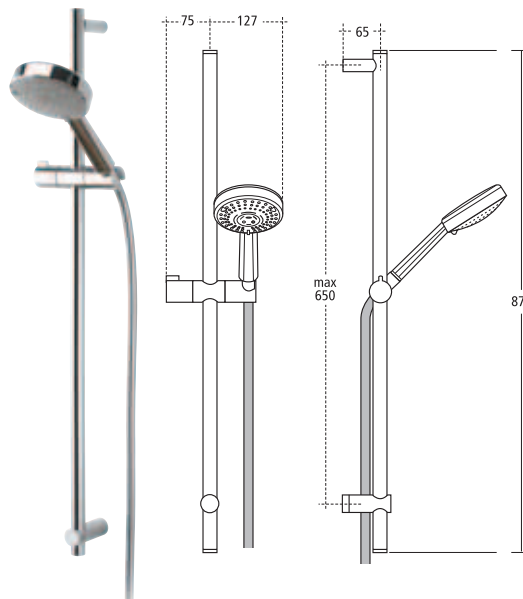

Jasper Morrison Bath filler

Single lever with one tap hole

- E6415 AA**

Jasper Morrison Shower valve

Thermostatic, built-in

- E3969 NU** TT valve body (working components)
- E6410 AA** Faceplate and handles

Jasper Morrison Vessel basin

Single lever with no waste

- E6423 AA**

Jasper Morrison Flexible slide bar shower kit

Three function, high pressure

- E6426 AA**

Jasper Morrison Fixed overhead shower kit

Three function, high pressure

- E6425 AA**

Jasper Morrison Bidet mixer

Single lever with one tap hole

- E6405 AA**

Jasper Morrison Slide rail and station only

- L7117 AA**

Ideal Standard pursues a policy of continuing improvement in design and performance of its products. The right is therefore reserved to vary specifications without notice. Colour reproduction is as accurate as possible within the limitations of the printing process. For full details of the Ideal Standard lifetime guarantee see www.ideal-standard.co.uk/guarantee.aspx

Ideal Standard
The Bathroom Works
National Avenue
Kingston upon Hull
HU5 4HS

T 01482 346461
F 01482 445886

www.idealstandard.co.uk

Ideal Standard
M50 Business Park
Ballymount
Dublin 12

T 00353 1 4564525
F 00353 1 4564505