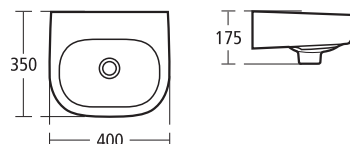

Jasper Morrison

Jasper Morrison 650mm semi-countertop basin unit with 650mm WC furniture unit with worktop.

Right: 650mm wall hung vessel basin unit, 50cm vessel basin and 180 x 85cm Idealform bath, left handed. Jasper Morrison mixer fittings used throughout.

Jasper Morrison 50cm Basin

- E6183 50cm basin, one tap hole
- E6184 50cm basin, two tap holes
- E6213 Semi pedestal
- E6211 Full pedestal

Jasper Morrison 40cm Handrinse basin

- E6180 40cm handrinse basin, one tap hole
- E6191 40cm handrinse basin, two tap holes

Jasper Morrison 55cm Semi-countertop basin

One tap hole

- E6206

Jasper Morrison 50cm Vessel basin

No tap holes

- E6210

Jasper Morrison Close coupled WC suite

- E6220 WC bowl with horizontal outlet
- E6224 Close coupled cistern with dual flush valve
- E6214 Slow closing toilet seat and cover
- E6203 Toilet seat cover