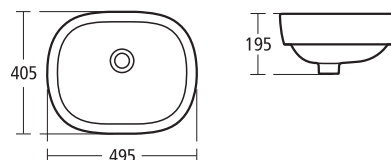

Jasper Morrison

Jasper Morrison 650mm semi-countertop basin unit with 650mm WC furniture unit with worktop.

Right: 650mm wall hung vessel basin unit, 50cm vessel basin and 180 x 85cm Idealform bath, left handed. Jasper Morrison mixer fittings used throughout.

Jasper Morrison 55cm Semi-countertop basin

One tap hole

- E6206

Jasper Morrison 50cm Vessel basin

No tap holes

- E6210

Jasper Morrison Close coupled WC suite

- E6220 WC bowl with horizontal outlet
- E6224 Close coupled cistern with dual flush valve
- E6214 Slow closing toilet seat and cover
- E6203 Toilet seat cover