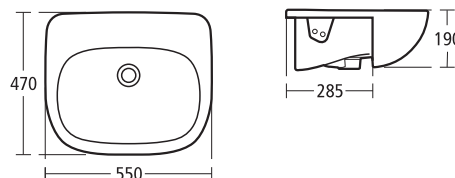

Jasper Morrison

Jasper Morrison 650mm semi-countertop basin unit with 650mm WC furniture unit with worktop.

Right: 650mm wall hung vessel basin unit, 50cm vessel basin and 180 x 85cm Idealform bath, left handed. Jasper Morrison mixer fittings used throughout.

Jasper Morrison 50cm Basin

- E6183 50cm basin, one tap hole
- E6184 50cm basin, two tap holes
- E6213 Semi pedestal
- E6211 Full pedestal

Jasper Morrison 40cm Handrinse basin

- E6180 40cm handrinse basin, one tap hole
- E6191 40cm handrinse basin, two tap holes

Jasper Morrison 55cm Semi-countertop basin

One tap hole

- E6206

Jasper Morrison 50cm Vessel basin

No tap holes

- E6210

Jasper Morrison Close coupled WC suite

- E6220 WC bowl with horizontal outlet
- E6224 Close coupled cistern with dual flush valve
- E6214 Slow closing toilet seat and cover
- E6203 Toilet seat cover