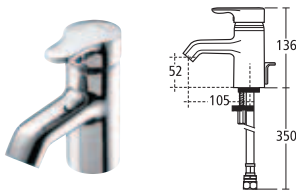

Jasper Morrison

Jasper Morrison 650mm semi-countertop basin unit with 650mm WC furniture unit with worktop.

Right: 650mm wall hung vessel basin unit, 50cm vessel basin and 180 x 85cm Idealform bath, left handed. Jasper Morrison mixer fittings used throughout.

Jasper Morrison 1000mm Wall mounted vessel basin unit

- E6360RA** 1000mm wall mounted vessel basin unit, including handle
- E6363RB** Worktop for 1000mm vessel basin unit white terrazzo solid surface
- E6363WD** Worktop for 1000mm vessel basin unit, matt white
- E6210** 50cm vessel basin
- E6423AA** Single lever vessel basin mixer
- E8733AA** Slotted basin waste with swivel plug

Jasper Morrison Furniture finishes

Units RA European Oak
Worktops RB White Terrazzo
WD White Matt

White matt

White terrazzo

European oak

Jasper Morrison Basin mixer

Single lever

- E6396 AA** With pop-up waste
- E6397 AA** With no waste

Jasper Morrison Bath filler

Single lever with one tap hole

- E6415 AA**

Jasper Morrison Shower valve

Thermostatic, built-in

- E3969 NU** TT valve body (working components)
- E6410 AA** Faceplate and handles