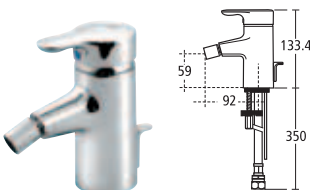

Jasper Morrison

Jasper Morrison 650mm semi-countertop basin unit with 650mm WC furniture unit with worktop.

Right: 650mm wall hung vessel basin unit, 50cm vessel basin and 180 x 85cm Idealform bath, left handed. Jasper Morrison mixer fittings used throughout.

Jasper Morrison Bath filler

Single lever with one tap hole

- E6415 AA**

Jasper Morrison Shower valve

Thermostatic, built-in

- E3969 NU** TT valve body (working components)
- E6410 AA** Faceplate and handles

Jasper Morrison Vessel basin

Single lever with no waste

- E6423 AA**

Jasper Morrison Flexible slide bar shower kit

Three function, high pressure

- E6426 AA**

Jasper Morrison Fixed overhead shower kit

Three function, high pressure

- E6425 AA**

Jasper Morrison Bidet mixer

Single lever with one tap hole

- E6405 AA**

Jasper Morrison Slide rail and station only

- L7117 AA**

Ideal Standard pursues a policy of continuing improvement in design and performance of its products. The right is therefore reserved to vary specifications without notice. Colour reproduction is as accurate as possible within the limitations of the printing process. For full details of the Ideal Standard lifetime guarantee see www.ideal-standard.co.uk/guarantee.aspx