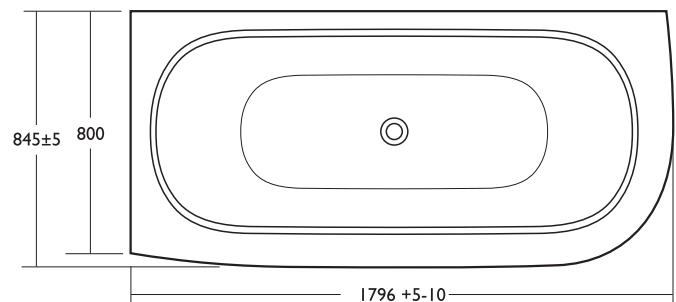

Jasper Morrison

Jasper Morrison 650mm semi-countertop basin unit with 650mm WC furniture unit with worktop.

Right: 650mm wall hung vessel basin unit, 50cm vessel basin and 180 x 85cm Idealform bath, left handed. Jasper Morrison mixer fittings used throughout.

Jasper Morrison Floor standing bidet

One tap hole

- E6223

Jasper Morrison 180cm Asymmetric bath

- E6351 180 x 85cm Idealform bath, right handed
- E6353 180cm bath panel for right handed asymmetric bath
- E6350 180 x 85cm Idealform bath, left handed
- E6352 180cm bath panel for left handed asymmetric bath
- K8029 AA Multiplex bath waste and overflow