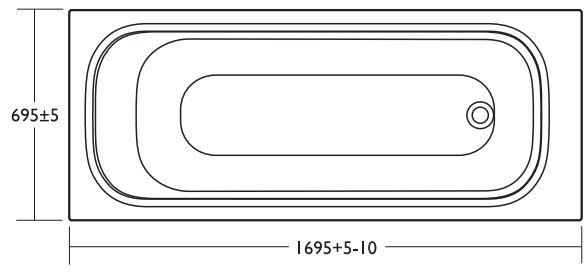

Jasper Morrison 170cm Bath

- E6365 170 x 70cm Idealform bath
- E6355 170cm front bath panel
- E6366 70cm end bath panel