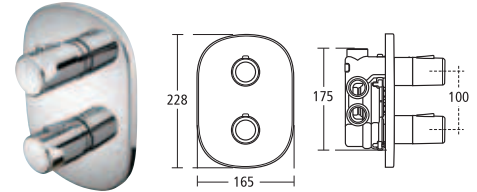

Jasper Morrison

Jasper Morrison 650mm semi-countertop basin unit with 650mm WC furniture unit with worktop.

Right: 650mm wall hung vessel basin unit, 50cm vessel basin and 180 x 85cm Idealform bath, left handed. Jasper Morrison mixer fittings used throughout.

Jasper Morrison Bath filler

Single lever with one tap hole

- E6415 AA**

Jasper Morrison Shower valve

Thermostatic, built-in

- E3969 NU** TT valve body (working components)
- E6410 AA** Faceplate and handles