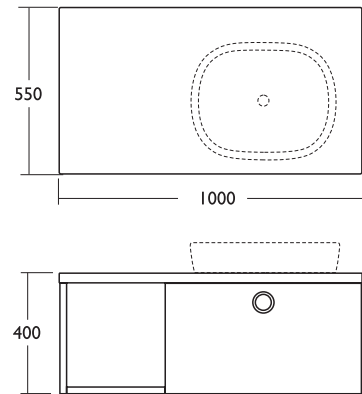

Jasper Morrison

Jasper Morrison 650mm semi-countertop basin unit with 650mm WC furniture unit with worktop.

Right: 650mm wall hung vessel basin unit, 50cm vessel basin and 180 x 85cm Idealform bath, left handed. Jasper Morrison mixer fittings used throughout.

- E6365 170 x 70cm Idealform bath
- E6355 170cm front bath panel
- E6366 70cm end bath panel

Jasper Morrison 650mm Wall mounted semi-countertop basin unit with 650mm WC furniture unit

- E6357RA 650mm wall mounted semi-countertop basin unit, including handle
- E6361RB 1300mm worktop for WC and semi-countertop basin unit combined, white terazzo solid surface
- E6361WD 1300mm worktop for WC and semi-countertop, matt white
- E6362RB 650mm worktop for WC and semi-countertop basin unit, white terazzo solid surface
- E6362WD 650mm worktop for WC and semi-countertop, matt white
- E6358RA 650mm WC furniture unit for use with back-to-wall and wall hung WCs. Please use additional fixing brackets when using wall hung WC.
- E6206 55cm semi-countertop basin
- E6221 Back-to-wall WC bowl
- E6214 WC seat and cover, slow close, quick release hinges
- E6203 WC seat and cover, quick release hinges

Jasper Morrison 650mm Wall mounted vessel basin unit

- E6359RA 650mm wall mounted vessel basin unit, including handle
- E6364RB Worktop for 650mm vessel basin unit, white terazzo solid surface
- E6364WD Worktop for 650mm vessel basin unit, matt white
- E6210 50cm vessel basin
- E6423AA Single lever vessel basin mixer
- E8733AA Slotted basin waste with swivel plug

Jasper Morrison 1000mm Wall mounted vessel basin unit

- E6360RA** 1000mm wall mounted vessel basin unit, including handle
- E6363RB** Worktop for 1000mm vessel basin unit white terrazzo solid surface
- E6363WD** Worktop for 1000mm vessel basin unit, matt white
- E6210** 50cm vessel basin
- E6423AA** Single lever vessel basin mixer
- E8733AA** Slotted basin waste with swivel plug