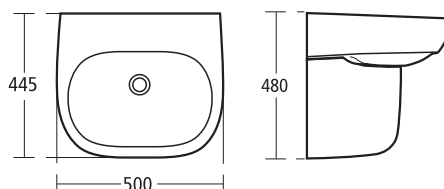

Jasper Morrison

Jasper Morrison 650mm semi-countertop basin unit with 650mm WC furniture unit with worktop.

Right: 650mm wall hung vessel basin unit, 50cm vessel basin and 180 x 85cm Idealform bath, left handed. Jasper Morrison mixer fittings used throughout.

Jasper Morrison

Left: Monoblock single lever vessel basin mixer on 50cm vessel basin.

Right: Thermostatic built-in TT shower valve and shower kit.

Jasper Morrison

Jasper Morrison 55cm Basin

- E6187 55cm basin, one tap hole
- E6213 Semi pedestal
- E6211 Full pedestal

Jasper Morrison 50cm Basin

- E6183 50cm basin, one tap hole
- E6184 50cm basin, two tap holes
- E6213 Semi pedestal
- E6211 Full pedestal

Jasper Morrison 40cm Handrinse basin

- E6180 40cm handrinse basin, one tap hole
- E6191 40cm handrinse basin, two tap holes