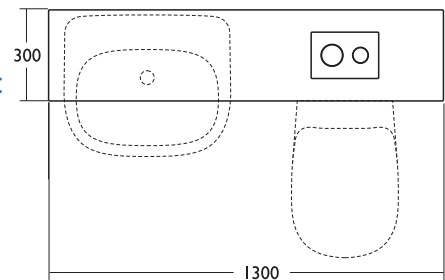

Jasper Morrison

Jasper Morrison 650mm semi-countertop basin unit with 650mm WC furniture unit with worktop.

Right: 650mm wall hung vessel basin unit, 50cm vessel basin and 180 x 85cm Idealform bath, left handed. Jasper Morrison mixer fittings used throughout.

Jasper Morrison Floor standing bidet

One tap hole

- E6223

Jasper Morrison 180cm Asymmetric bath

- E6351 180 x 85cm Idealform bath, right handed
- E6353 180cm bath panel for right handed asymmetric bath
- E6350 180 x 85cm Idealform bath, left handed
- E6352 180cm bath panel for left handed asymmetric bath
- K8029 AA Multiplex bath waste and overflow

Jasper Morrison 170cm Double ended bath

- E6354 170 x 75cm Idealform bath
- E6355 170cm front bath panel
- E6356 75cm end bath panel
- K8029 AA Multiplex bath waste and overflow

Jasper Morrison 170cm Bath

- E6365 170 x 70cm Idealform bath
- E6355 170cm front bath panel
- E6366 70cm end bath panel

Jasper Morrison 650mm Wall mounted semi-countertop basin unit with 650mm WC furniture unit

- E6357RA 650mm wall mounted semi-countertop basin unit, including handle
- E6361RB 1300mm worktop for WC and semi-countertop basin unit combined, white terazzo solid surface
- E6361WD 1300mm worktop for WC and semi-countertop, matt white
- E6362RB 650mm worktop for WC and semi-countertop basin unit, white terazzo solid surface
- E6362WD 650mm worktop for WC and semi-countertop, matt white
- E6358RA 650mm WC furniture unit for use with back-to-wall and wall hung WCs. Please use additional fixing brackets when using wall hung WC.
- E6206 55cm semi-countertop basin
- E6221 Back-to-wall WC bowl
- E6214 WC seat and cover, slow close, quick release hinges
- E6203 WC seat and cover, quick release hinges