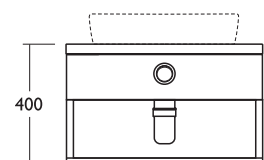

- E6359RA 650mm wall mounted vessel basin unit, including handle
- E6364RB Worktop for 650mm vessel basin unit, white terazzo solid surface
- E6364WD Worktop for 650mm vessel basin unit, matt white
- E6210 50cm vessel basin
- E6423AA Single lever vessel basin mixer
- E8733AA Slotted basin waste with swivel plug