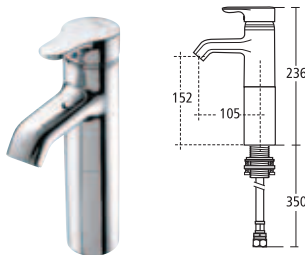

Jasper Morrison

Jasper Morrison 650mm semi-countertop basin unit with 650mm WC furniture unit with worktop.

Right: 650mm wall hung vessel basin unit, 50cm vessel basin and 180 x 85cm Idealform bath, left handed. Jasper Morrison mixer fittings used throughout.

Jasper Morrison Bath filler

Single lever with one tap hole

- E6415 AA**

Jasper Morrison Shower valve

Thermostatic, built-in

- E3969 NU** TT valve body (working components)
- E6410 AA** Faceplate and handles

Jasper Morrison Vessel basin

Single lever with no waste

- E6423 AA**

Jasper Morrison Flexible slide bar shower kit

Three function, high pressure

- E6426 AA**

Jasper Morrison Fixed overhead shower kit

Three function, high pressure

- E6425 AA**

Jasper Morrison Bidet mixer

Single lever with one tap hole

- E6405 AA**

Jasper Morrison Slide rail and station only

- L7117 AA**

Ideal Standard pursues a policy of continuing improvement in design and performance of its products. The right is therefore reserved to vary specifications without notice. Colour reproduction is as accurate as possible within the limitations of the printing process. For full details of the Ideal Standard lifetime guarantee see www.ideal-standard.co.uk/guarantee.aspx