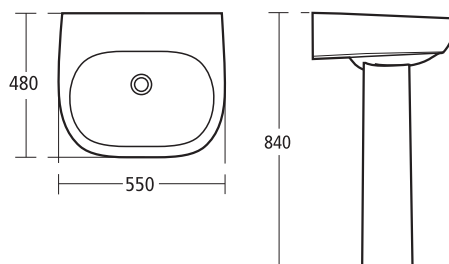

Jasper Morrison
50cm semi-pedestal basin and
wall hung WC suite with soft
closing seat. Jasper Morrison
mixer fittings used throughout.

Jasper Morrison

50cm vessel basin on the 1000mm wall hung vessel basin unit, 180 x 85cm Idealform bath and close coupled WC suite with slow closing seat.

Jasper Morrison

Jasper Morrison 650mm semi-countertop basin unit with 650mm WC furniture unit with worktop.

Right: 650mm wall hung vessel basin unit, 50cm vessel basin and 180 x 85cm Idealform bath, left handed. Jasper Morrison mixer fittings used throughout.

Jasper Morrison

Left: Monoblock single lever vessel basin mixer on 50cm vessel basin.

Right: Thermostatic built-in TT shower valve and shower kit.

Jasper Morrison

Jasper Morrison 55cm Basin

- E6187 55cm basin, one tap hole
- E6213 Semi pedestal
- E6211 Full pedestal

Jasper Morrison 50cm Basin

- E6183 50cm basin, one tap hole
- E6184 50cm basin, two tap holes
- E6213 Semi pedestal
- E6211 Full pedestal

Jasper Morrison 40cm Handrinse basin

- E6180 40cm handrinse basin, one tap hole
- E6191 40cm handrinse basin, two tap holes