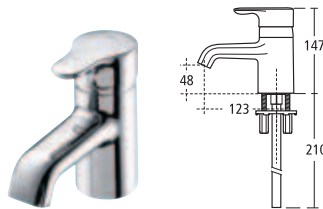

Jasper Morrison

Jasper Morrison 650mm semi-countertop basin unit with 650mm WC furniture unit with worktop.

Right: 650mm wall hung vessel basin unit, 50cm vessel basin and 180 x 85cm Idealform bath, left handed. Jasper Morrison mixer fittings used throughout.

Jasper Morrison 1000mm Wall mounted vessel basin unit

- E6360RA** 1000mm wall mounted vessel basin unit, including handle
- E6363RB** Worktop for 1000mm vessel basin unit white terrazzo solid surface
- E6363WD** Worktop for 1000mm vessel basin unit, matt white
- E6210** 50cm vessel basin
- E6423AA** Single lever vessel basin mixer
- E8733AA** Slotted basin waste with swivel plug

Jasper Morrison Furniture finishes

Units RA European Oak
Worktops RB White Terrazzo
WD White Matt

White matt

White terrazzo

European oak

Jasper Morrison Basin mixer

Single lever

- E6396 AA** With pop-up waste
- E6397 AA** With no waste

Jasper Morrison Bath filler

Single lever with one tap hole

- E6415 AA**

Jasper Morrison Shower valve

Thermostatic, built-in

- E3969 NU** TT valve body (working components)
- E6410 AA** Faceplate and handles