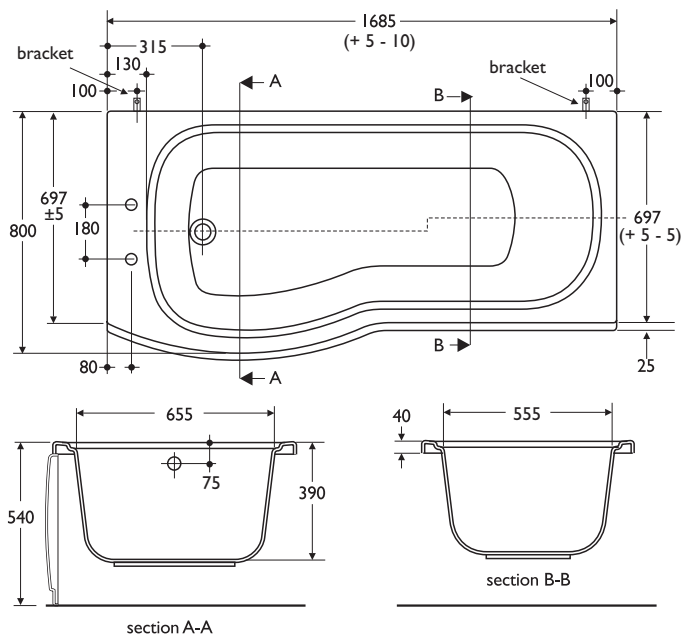

baths alto shower bath

170 x 70cm Idealform™ shower bath with a wide sweeping line and a specially designed bath screen, it is a perfect combination of a generous bathing bath and practical showering zone. Left and right handed versions available.

- Domestic and hotel use
- Part of extensive range
- Left and right hand versions
- Optional bath screens

shower bath

baths

Illustrated

E7602 Alto shower bath, left hand, 170cm, no tapholes
E7045 Waterways dual control twinflow monoblock bath filler
E5950 Studio porcelain handles
E579567 Combined pop up waste & overflow
E5800AA Operating handle and waste cover, chromium plated
E7604 Alto shower bath acrylic LH front panel
E7606 Alto 70cm acrylic end panel

Material

Idealform™ cast acrylic sheet, fully reinforced

Capacity

55 gallons/207 litres (to overflow)

Standards

Constructed to BS 4305 (EN 198)

Weight

Bath 30.0kg
 Front panel 3.6kg
 End panel 2.5kg

Colours

Available in White (01) only

Options

E7603 Alto shower bath, right hand, 170cm, no tapholes
E7605 Alto shower bath acrylic RH front panel
E7607AA Alto curved clear glass bath screen, with Silver finish profile