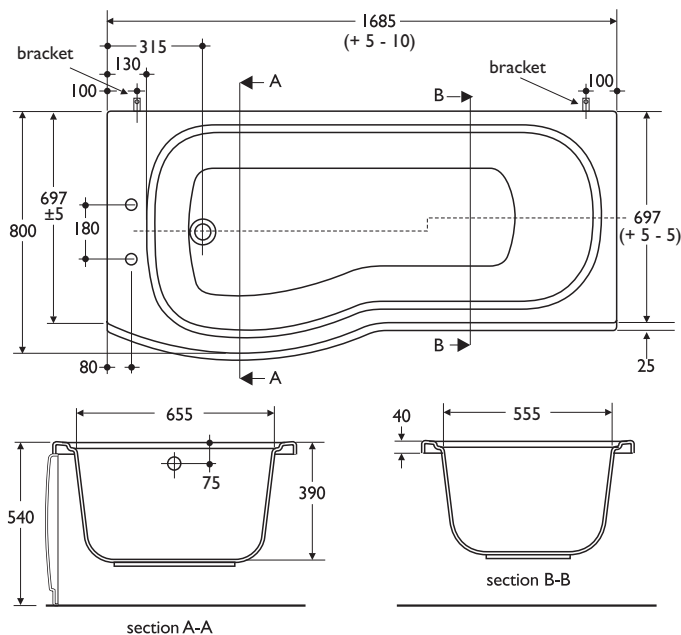

baths

alto shower bath

170 x 70cm Idealform™ shower bath with a wide sweeping line and a specially designed bath screen, it is a perfect combination of a generous bathing bath and practical showering zone. Left and right handed versions available.

- Domestic and hotel use
- Part of extensive range
- Left and right hand versions
- Optional bath screens

shower bath

baths

**Illustrated**

E7602 Alto shower bath, left hand, 170cm, no tapholes
E7045 Waterways dual control twinflow monoblock bath filler
E5950 Studio porcelain handles
E579567 Combined pop up waste & overflow
E5800AA Operating handle and waste cover, chromium plated
E7604 Alto shower bath acrylic LH front panel
E7606 Alto 70cm acrylic end panel

Material

Idealform™ cast acrylic sheet, fully reinforced

Capacity

55 gallons/207 litres (to overflow)

Standards

Constructed to BS 4305 (EN 198)

Weight

Bath 30.0kg
 Front panel 3.6kg
 End panel 2.5kg

Colours

Available in White (01) only

Options

E7603 Alto shower bath, right hand, 170cm, no tapholes
E7605 Alto shower bath acrylic RH front panel
E7607AA Alto curved clear glass bath screen, with Silver finish profile