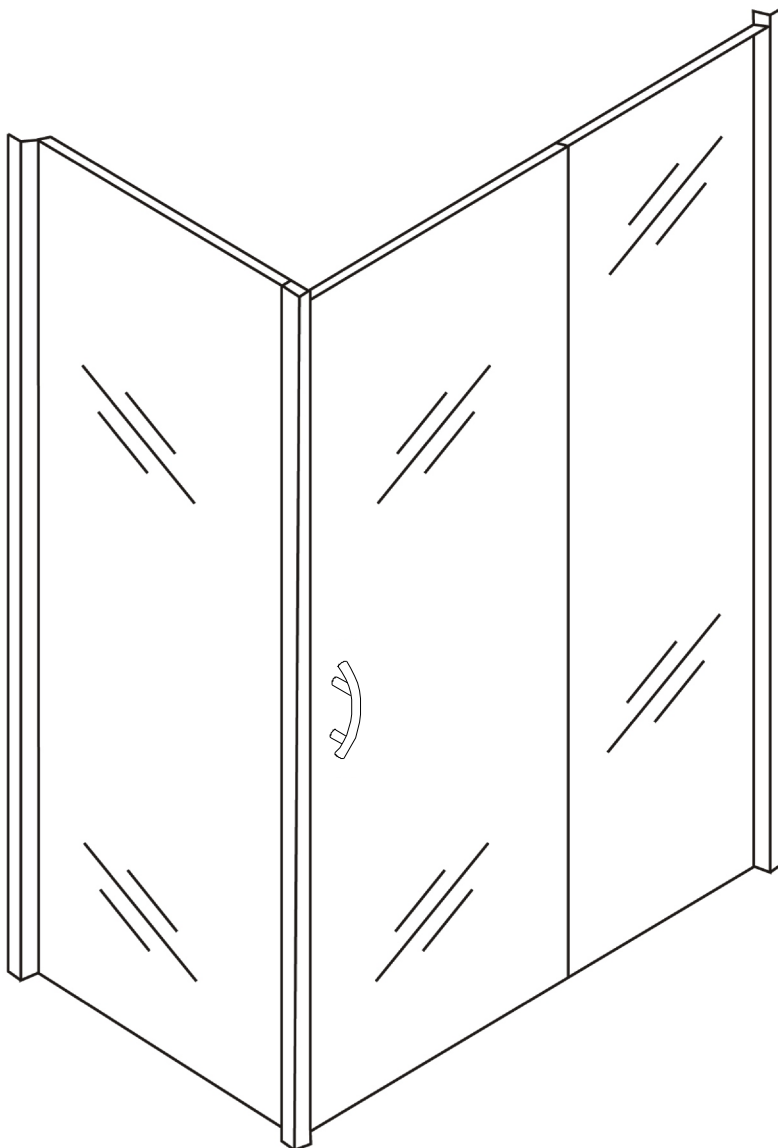

BRISTAN

Java Side Panel and Sliding Door

**800mm Side Panel
and 1200mm
Sliding Door
Silver
J SPS 800 S**

**900mm Side Panel
and 1200mm
Sliding Door
Silver
J SPS 900 S**

Bristan

Birch Coppice Business Park, Dordon, Tamworth, Staffordshire, B78 1SG

No.	Description	Quantity	No.	Description	Quantity
1	Bottom Track	1	24	Line Frameside cap (R/L)	2
2	Handle	1	TOOLS REQUIRED		
3	Small Fixed panel	1			
4	Door panel	1			
5	ST4X30 screw	6			
6	Wall plug	6			
7	Wall profile	2			
8	ST4X30screw	4			
9	Wall profile cap	2			
10	"U"shape plastic seal	2			
11	Top Track	1			
12	Waterproof strip	1			
13	Waterproof strip	1			
14	Magnetic Strip	1			
15	Magnetic profile cap (R/L)	2			
16	Magnetic profile cap (R/L)	2			
17	Line Frameside cap (R/L)	2			
18	Screw cap	15			
19	ST4X12 screw	6			
20	Plastic Mat	15			
21	Big Fixed panel	1			
22	ST4X20screw	3			
23	Magnetic profile	1			