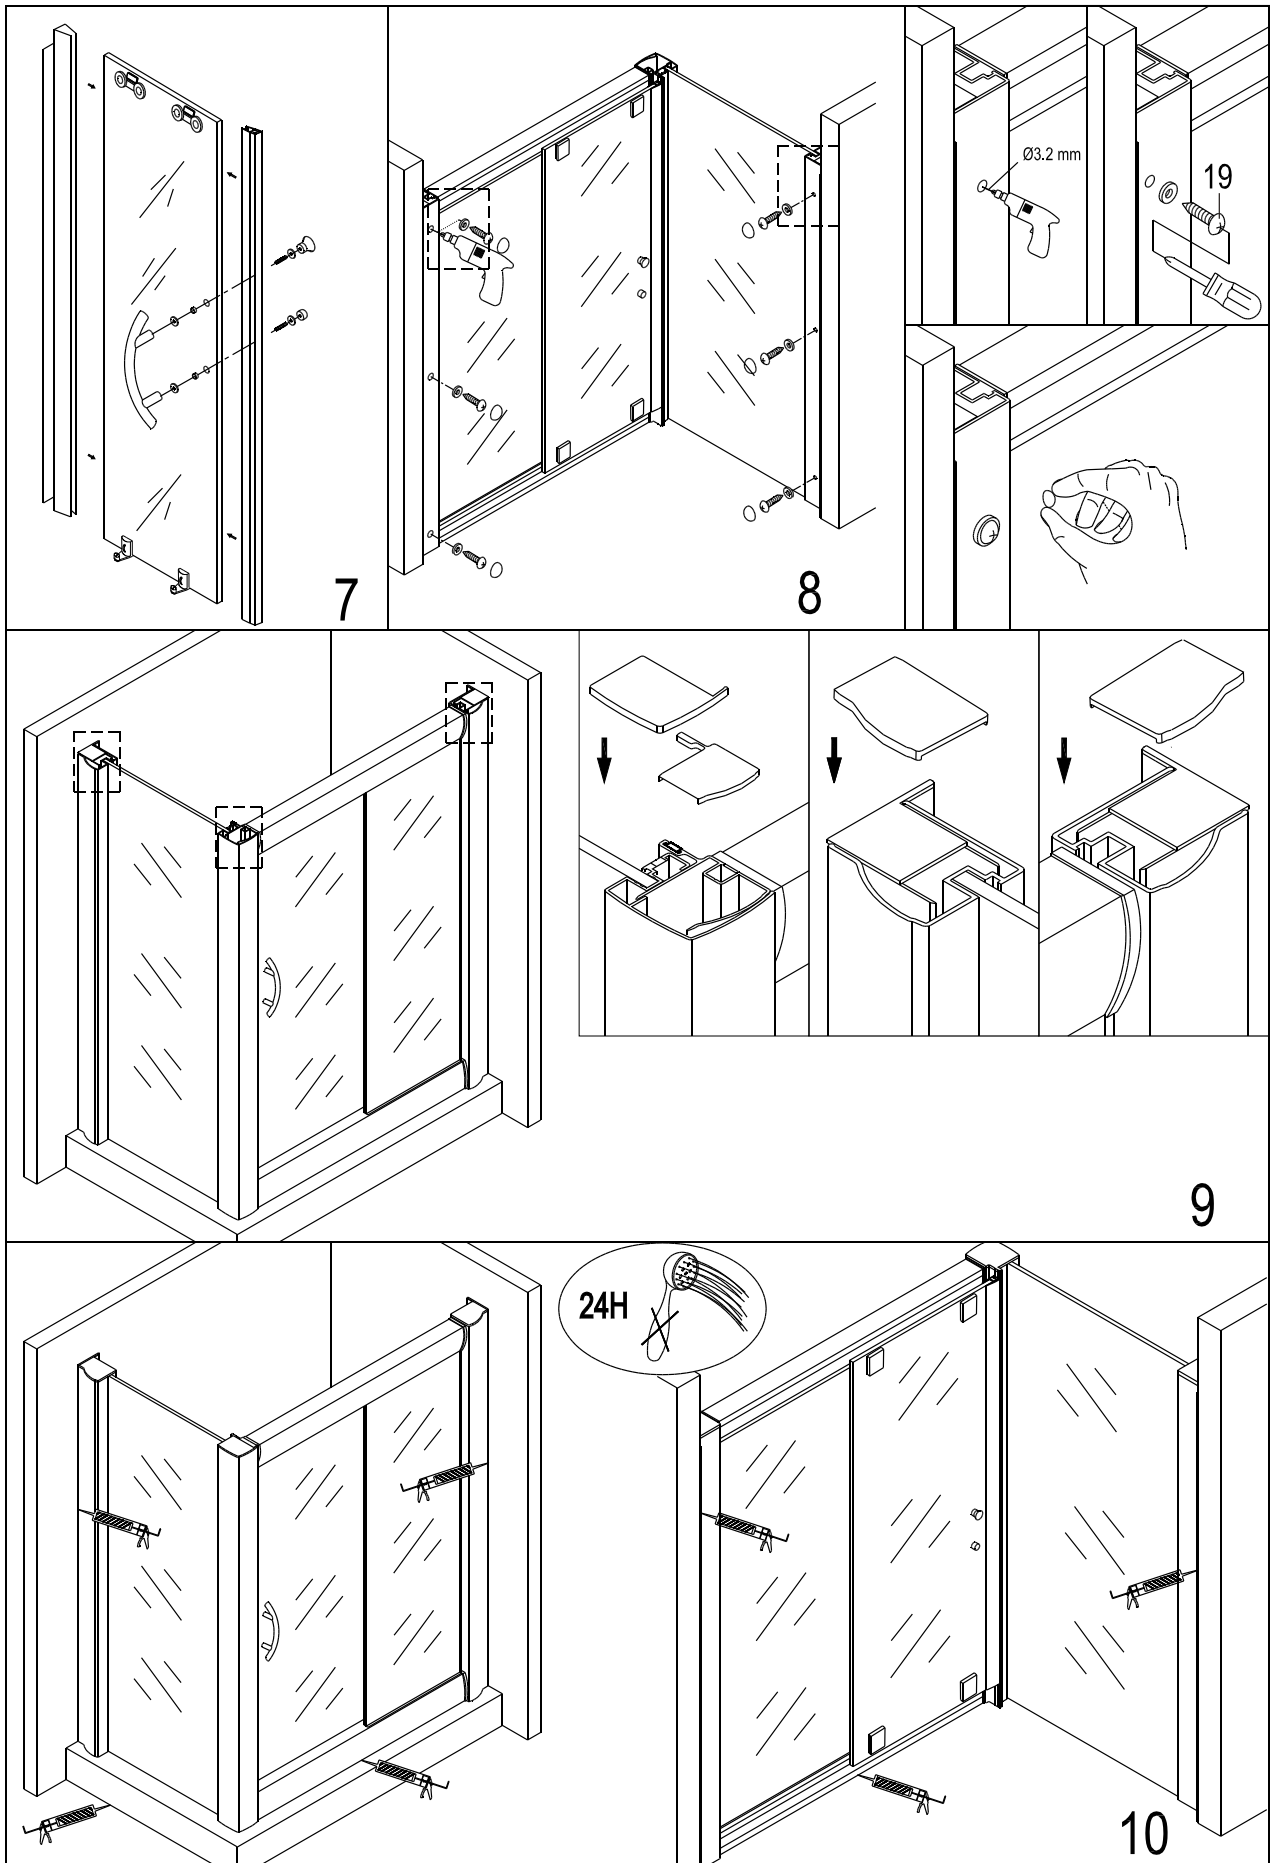

No.	Description	Quantity	No.	Description	Quantity
1	Bottom Track	1	24	Line Frameside cap (R/L)	2
2	Handle	1	TOOLS REQUIRED		
3	Small Fixed panel	1			
4	Door panel	1			
5	ST4X30 screw	6			
6	Wall plug	6			
7	Wall profile	2			
8	ST4X30screw	4			
9	Wall profile cap	2			
10	"U"shape plastic seal	2			
11	Top Track	1			
12	Waterproof strip	1			
13	Waterproof strip	1			
14	Magnetic Strip	1			
15	Magnetic profile cap (R/L)	2			
16	Magnetic profile cap (R/L)	2			
17	Line Frameside cap (R/L)	2			
18	Screw cap	15			
19	ST4X12 screw	6			
20	Plastic Mat	15			
21	Big Fixed panel	1			
22	ST4X20screw	3			
23	Magnetic profile	1			

Please read these instructions carefully before attempting to install the product. Our showers undergo several quality control checks but should anything be missing or damaged please contact your supplier. Ensure the shower tray is level before beginning.