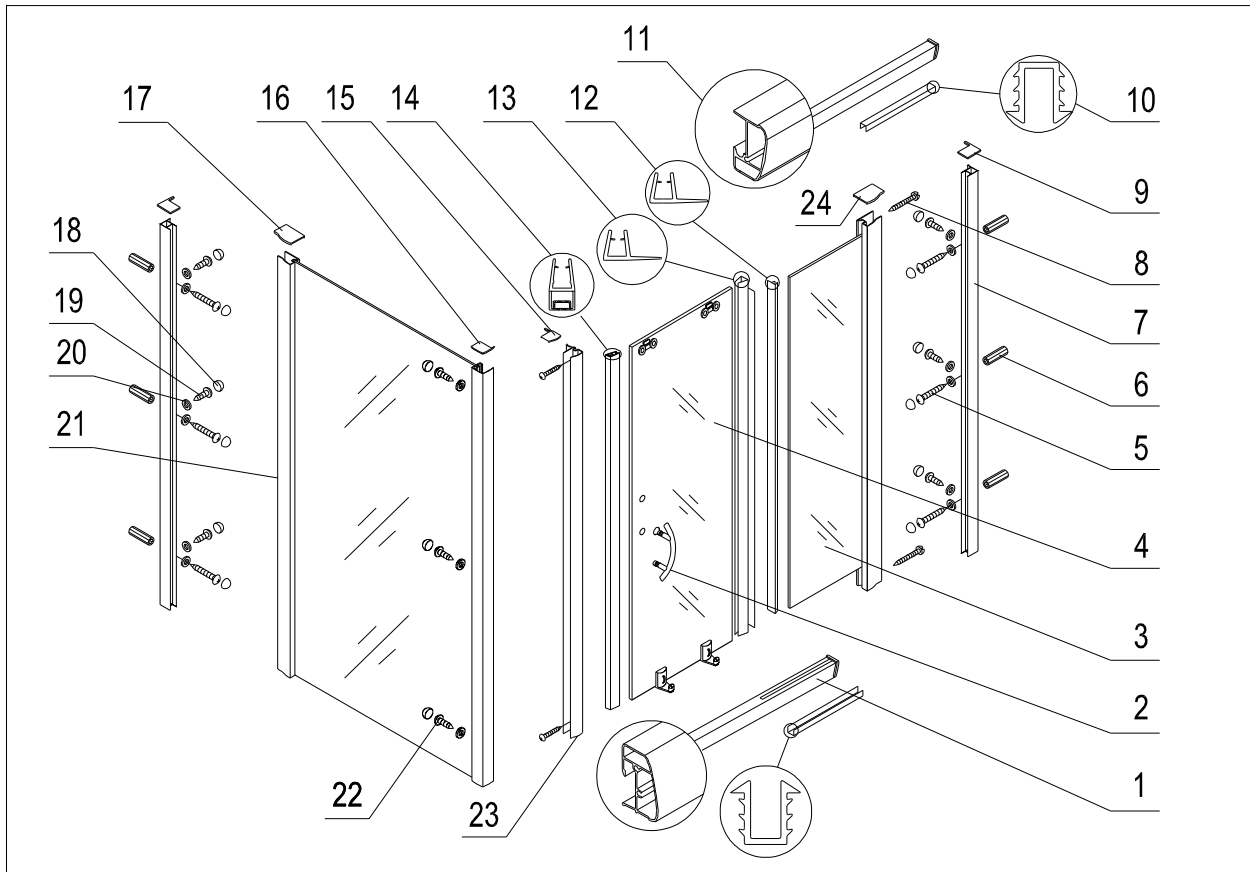

No.	Description	Quantity	No.	Description	Quantity
1	Bottom Track	1	24	Line Frameside cap (R/L)	2
2	Handle	1	TOOLS REQUIRED		
3	Small Fixed panel	1			
4	Door panel	1			
5	ST4X30 screw	6			
6	Wall plug	6			
7	Wall profile	2			
8	ST4X30screw	4			
9	Wall profile cap	2			
10	"U"shape plastic seal	2			
11	Top Track	1			
12	Waterproof strip	1			
13	Waterproof strip	1			
14	Magnetic Strip	1			
15	Magnetic profile cap (R/L)	2			
16	Magnetic profile cap (R/L)	2			
17	Line Frameside cap (R/L)	2			
18	Screw cap	15			
19	ST4X12 screw	6			
20	Plastic Mat	15			
21	Big Fixed panel	1			
22	ST4X20screw	3			
23	Magnetic profile	1			