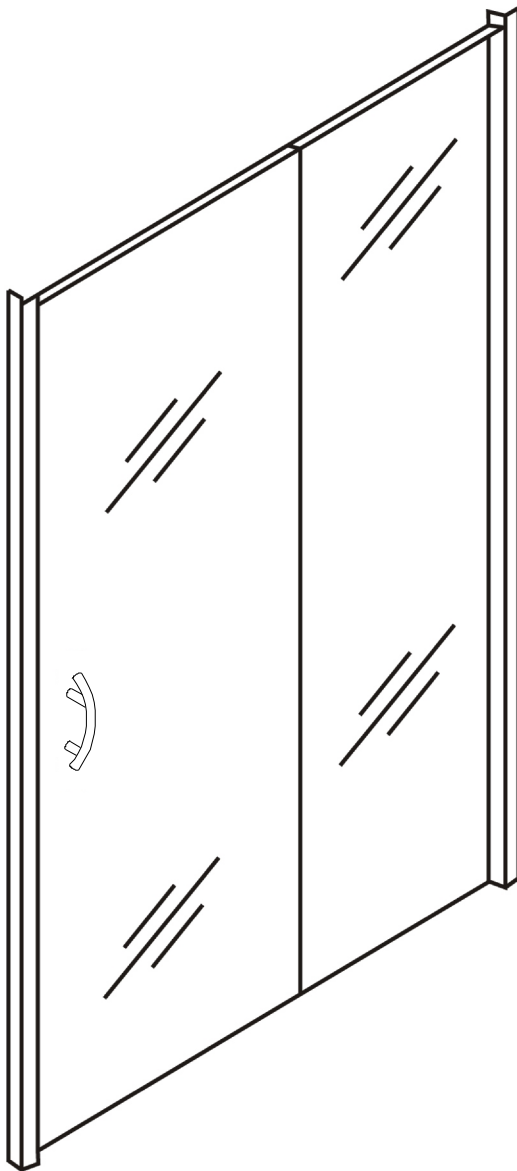

BRISTAN

Java Sliding Door

**Sliding Door
Left Opening
1200mm Silver
J SL 1200 S**

**Sliding Door
Right Opening
1200mm Silver
J SR 1200 S**

Bristan

Birch Coppice Business Park, Dordon, Tamworth, Staffordshire, B78 1SG

ITEM NO.	DESCRIPTION	QUANTITY	ITEM NO.	DESCRIPTION	QUANTITY
1	Handle	1	20	Bottom track	1
2	Frameside leaning against wall	1			
3	Expansible pipe	6			
4	ST4x30 screw	6	<p style="text-align: center;">TOOLS REQUIRED</p>		
5	With glue strip	1			
6	ST4x30 screw	4			
7	Cap for fixed profile (R/L)	2			
8	Plastic magnetic strip	1			
9	Upper track	1			
10	Glue strip for tracks	2			
11	Cap for fixed profile (R/L)	2			
12	Cap for fixed profile (R/L)	2			
13	Fixed glass	1			
14	Waterproof strip	2			
15	Gasket	12			
16	Frameside leaning against wall	1			
17	ST4x12 screw	6			
18	Little cap	12			
19	Moving glass	1			