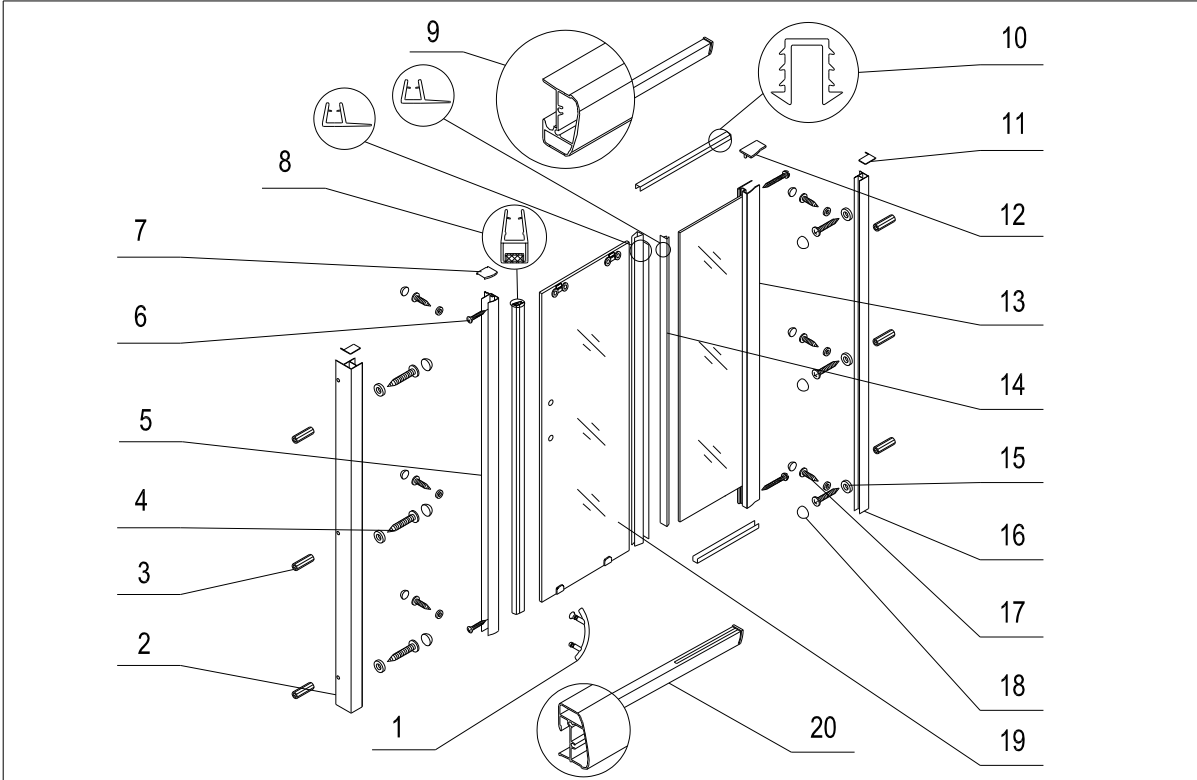

ITEM NO.	DESCRIPTION	QUANTITY	ITEM NO.	DESCRIPTION	QUANTITY
1	Handle	1	20	Bottom track	1
2	Frameside leaning against wall	1			
3	Expansible pipe	6			
4	ST4x30 screw	6	<p style="text-align: center;">TOOLS REQUIRED</p>		
5	With glue strip	1			
6	ST4x30 screw	4			
7	Cap for fixed profile (R/L)	2			
8	Plastic magnetic strip	1			
9	Upper track	1			
10	Glue strip for tracks	2			
11	Cap for fixed profile (R/L)	2			
12	Cap for fixed profile (R/L)	2			
13	Fixed glass	1			
14	Waterproof strip	2			
15	Gasket	12			
16	Frameside leaning against wall	1			
17	ST4x12 screw	6			
18	Little cap	12			
19	Moving glass	1			