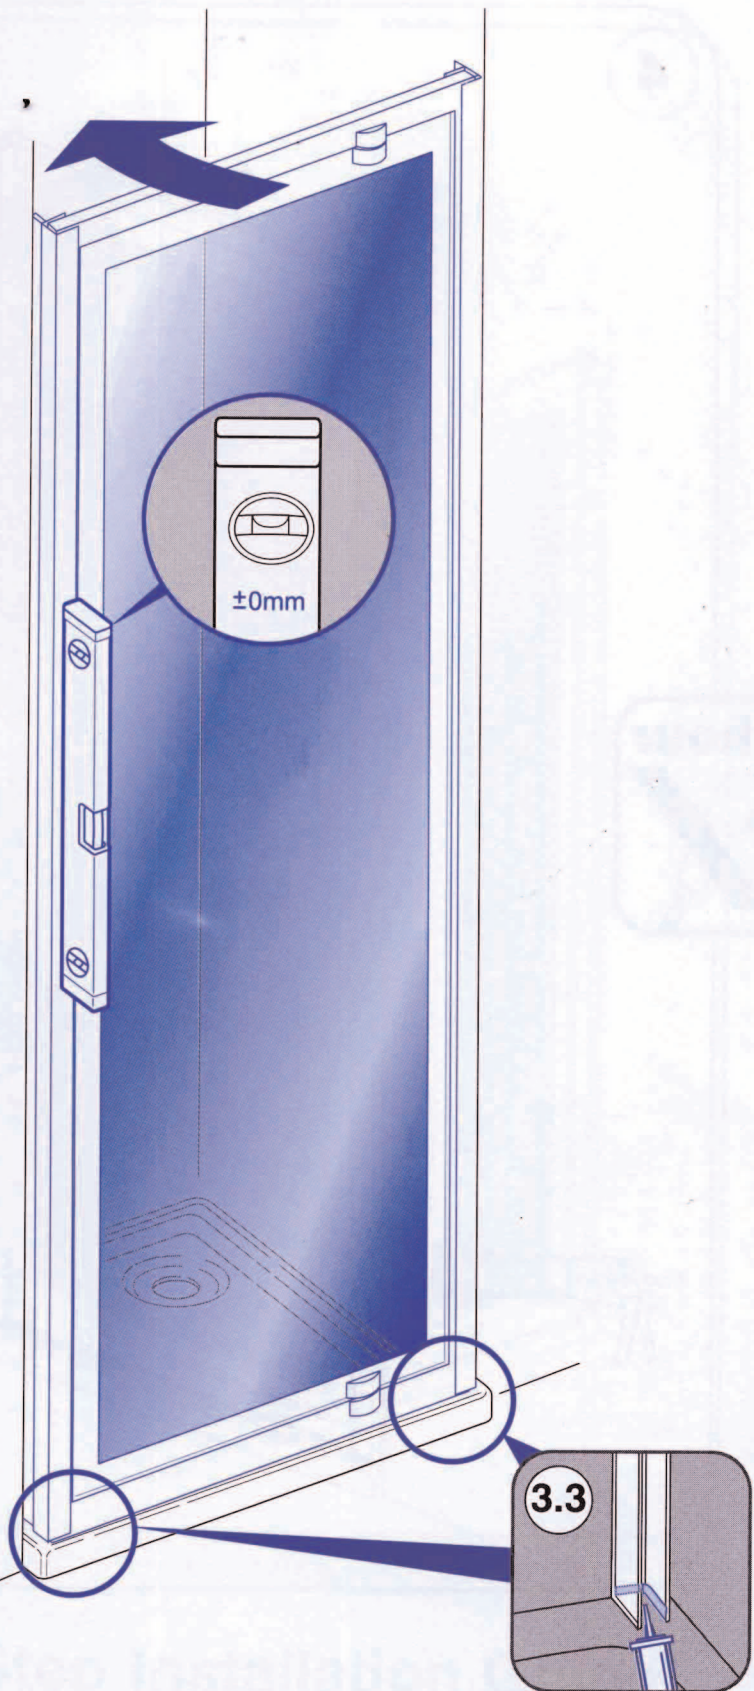

Pivot / Bi-Fold Recess Door

PA11905

Step-by-Step Installation Guide

REF: PA11905
Issue No.: A
Date: 20/04/04

Pivot / Bi-Fold Recess Door Components

0870 241 6131
 LINES OPEN: 8.30am - 5.00pm MONDAY - FRIDAY
 STANDARD NATIONAL CALL CHARGE RATE
 FROM BT LANDLINES

3

PA101 Bi-Fold Access Door Components

4

REF: PA11905
Issue No.: A
Date: 20/04/04