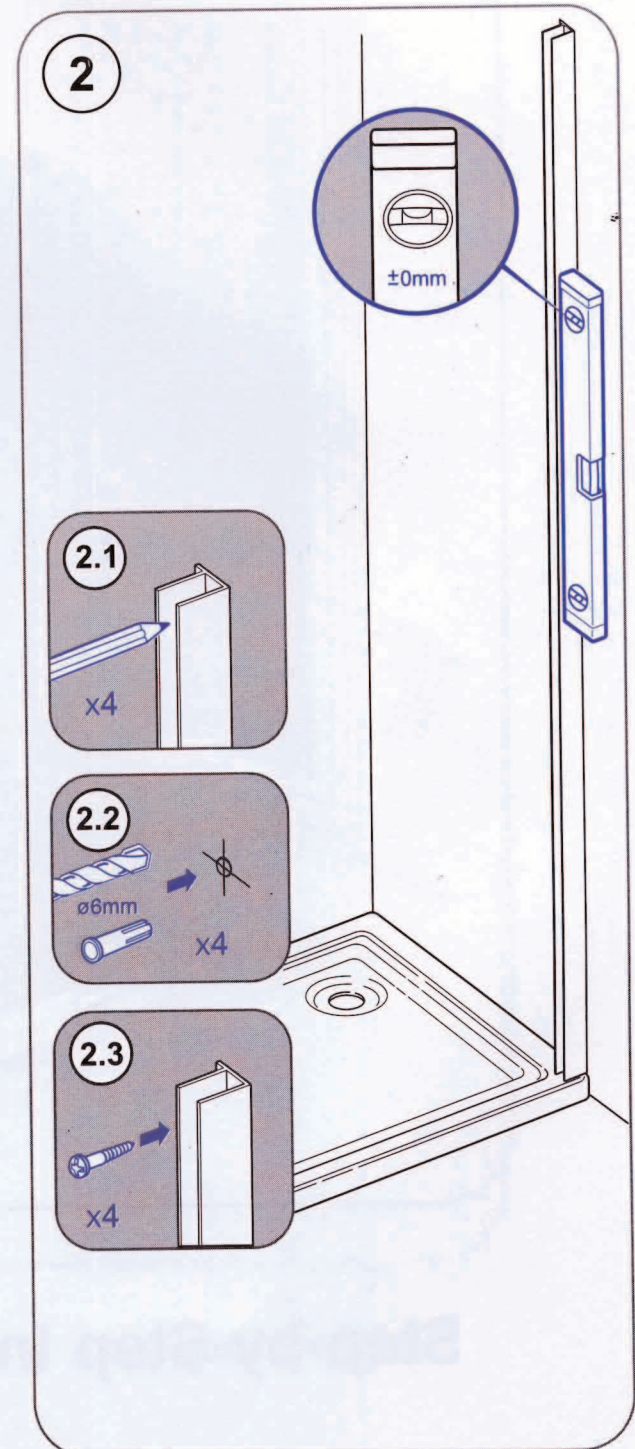

Pivot / Bi-Fold Recess Door

PA11905

Step-by-Step Installation Guide

REF: PA11905
Issue No.: A
Date: 20/04/04

Pivot / Bi-Fold Recess Door Components

0870 241 6131
 LINES OPEN: 8.30am - 5.00pm MONDAY - FRIDAY
 STANDARD NATIONAL CALL CHARGE RATE
 FROM BT LANDLINES

3

PA101 Bi-Fold Access Door Components

4

REF: PA11905
Issue No.: A
Date: 20/04/04