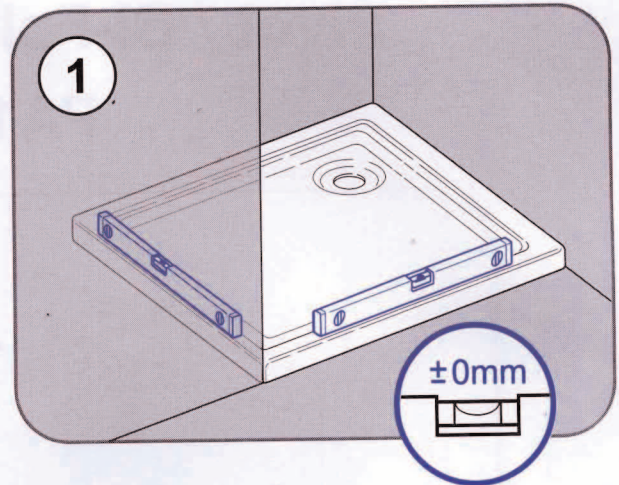

Pivot / Bi-Fold Recess Door

PA11905

Step-by-Step Installation Guide

REF: PA11905
Issue No.: A
Date: 20/04/04

Pivot / Bi-Fold Recess Door Components

0870 241 6131
 LINES OPEN: 8.30am - 5.00pm MONDAY - FRIDAY
 STANDARD NATIONAL CALL CHARGE RATE
 FROM BT LANDLINES