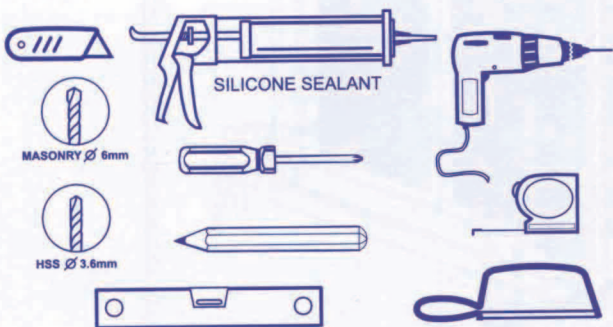

Pivot / Bi-Fold Recess Door

PA11905

Step-by-Step Installation Guide

REF: PA11905
Issue No.: A
Date: 20/04/04

Pivot / Bi-Fold Recess Door Components

0870 241 6131
 LINES OPEN: 8.30am - 5.00pm MONDAY - FRIDAY
 STANDARD NATIONAL CALL CHARGE RATE
 FROM BT LANDLINES