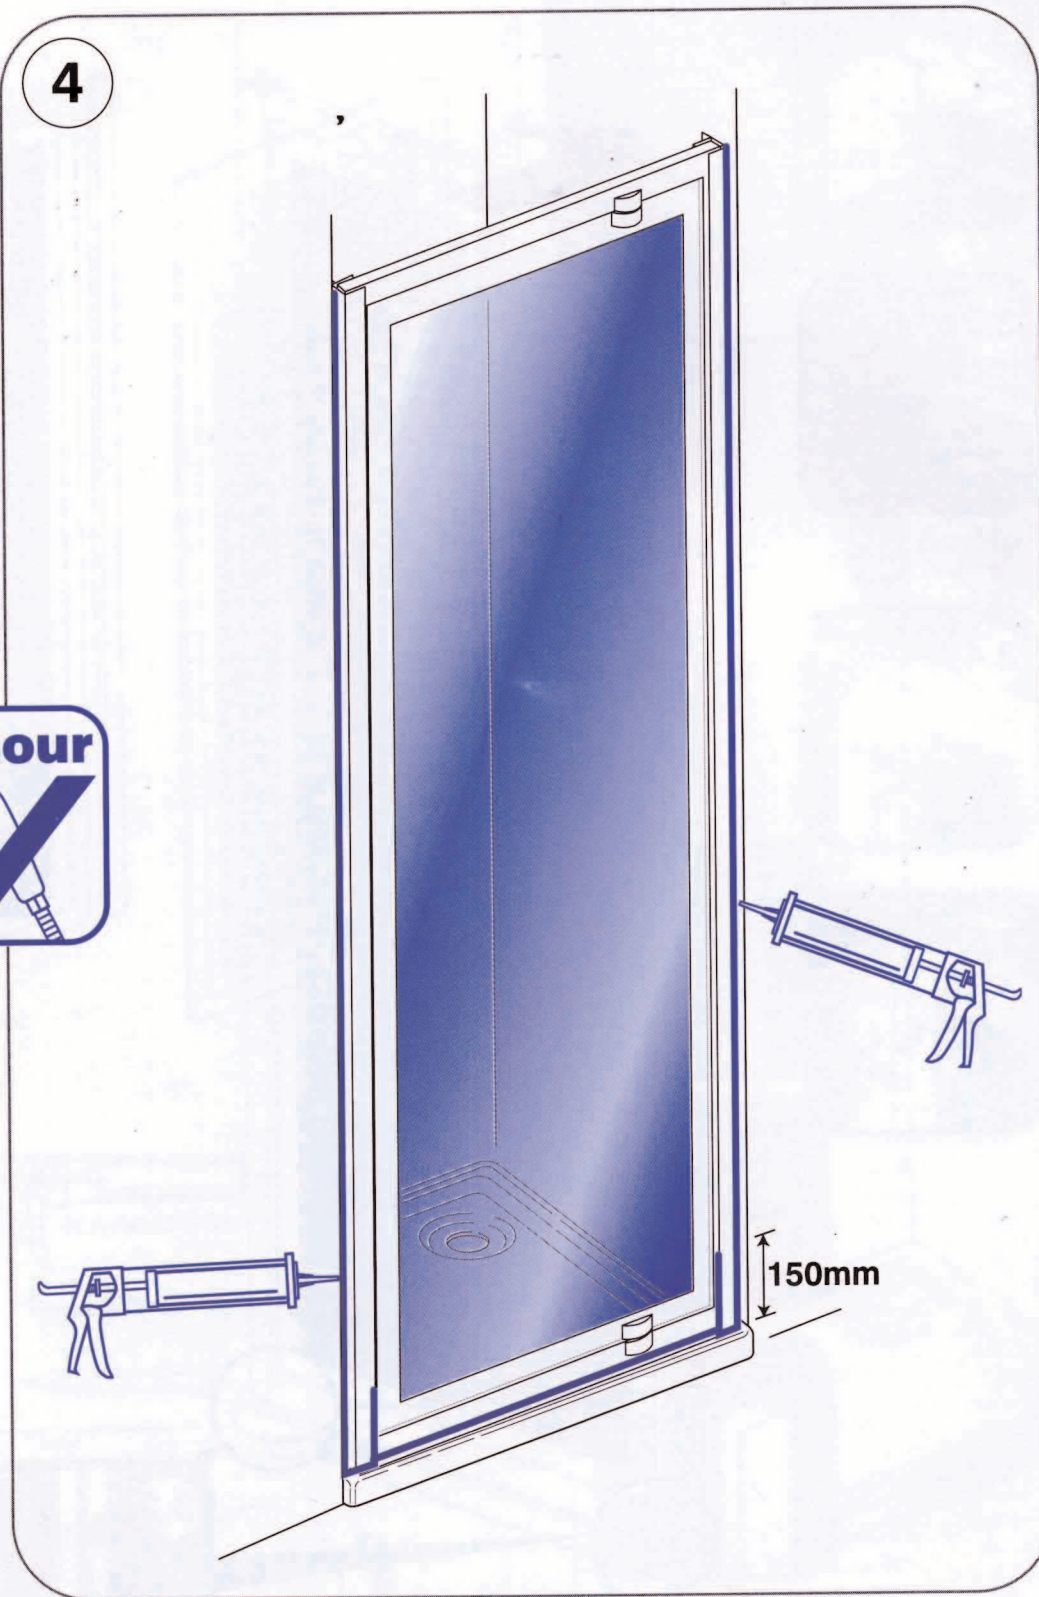

PA101 Bi-Fold Access Door Components

4

REF: PA11905
Issue No.: A
Date: 20/04/04