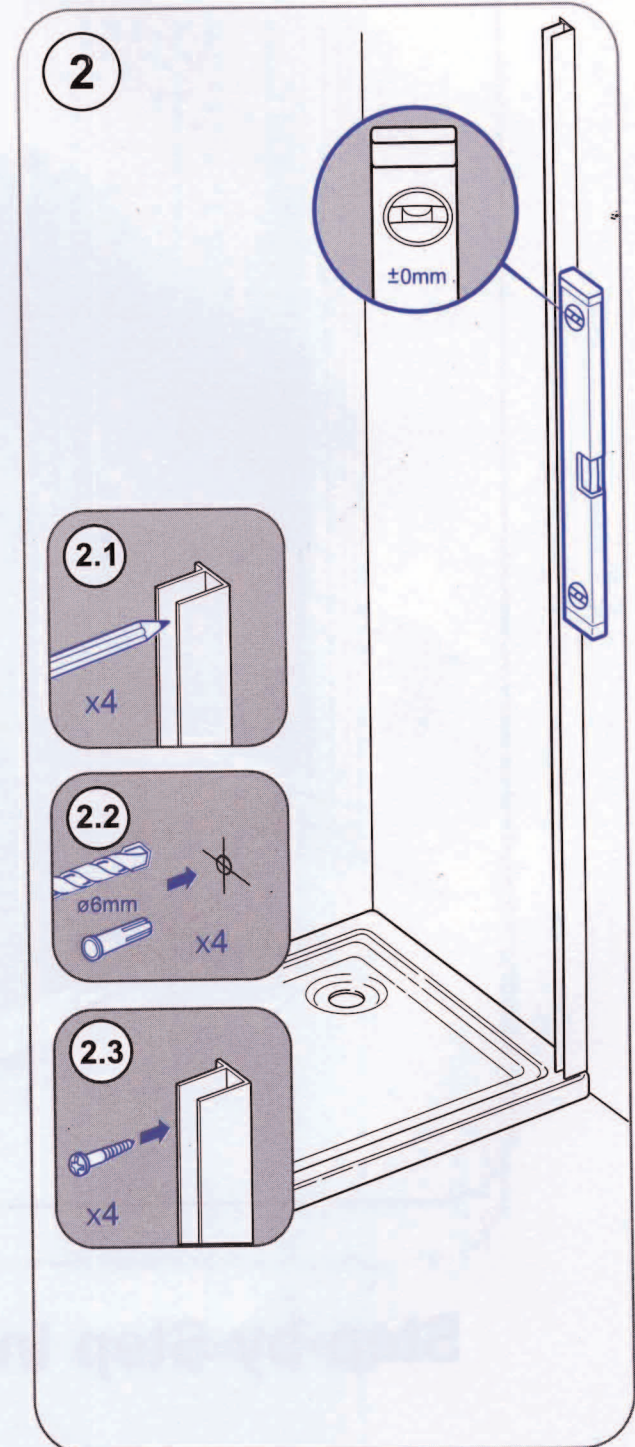

Pivot / Bi-Fold Recess Door

PA11905

Step-by-Step Installation Guide

REF: PA11905
Issue No.: A
Date: 20/04/04

Pivot / Bi-Fold Recess Door Components

0870 241 6131
 LINES OPEN: 8.30am - 5.00pm MONDAY - FRIDAY
 STANDARD NATIONAL CALL CHARGE RATE
 FROM BT LANDLINES

3

PA101 Bi-Fold Access Door Components

4

REF: PA11905
Issue No.: A
Date: 20/04/04