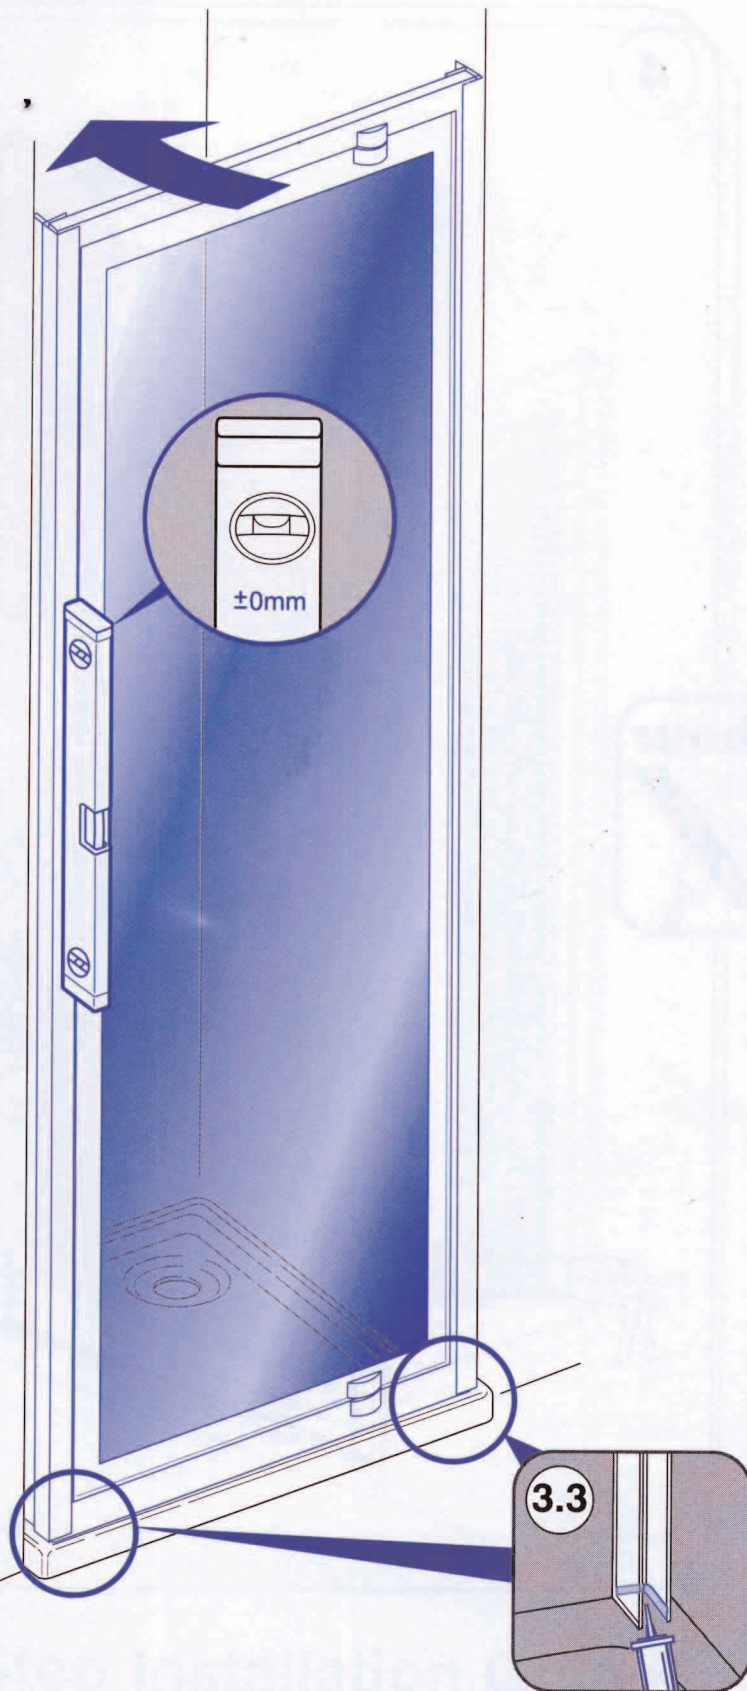

Pivot / Bi-Fold Recess Door

PA11905

Step-by-Step Installation Guide

REF: PA11905
Issue No.: A
Date: 20/04/04

Pivot / Bi-Fold Recess Door Components

0870 241 6131
 LINES OPEN: 8.30am - 5.00pm MONDAY - FRIDAY
 STANDARD NATIONAL CALL CHARGE RATE
 FROM BT LANDLINES

3

PA101 Bi-Fold Access Door Components

4

REF: PA11905
Issue No.: A
Date: 20/04/04