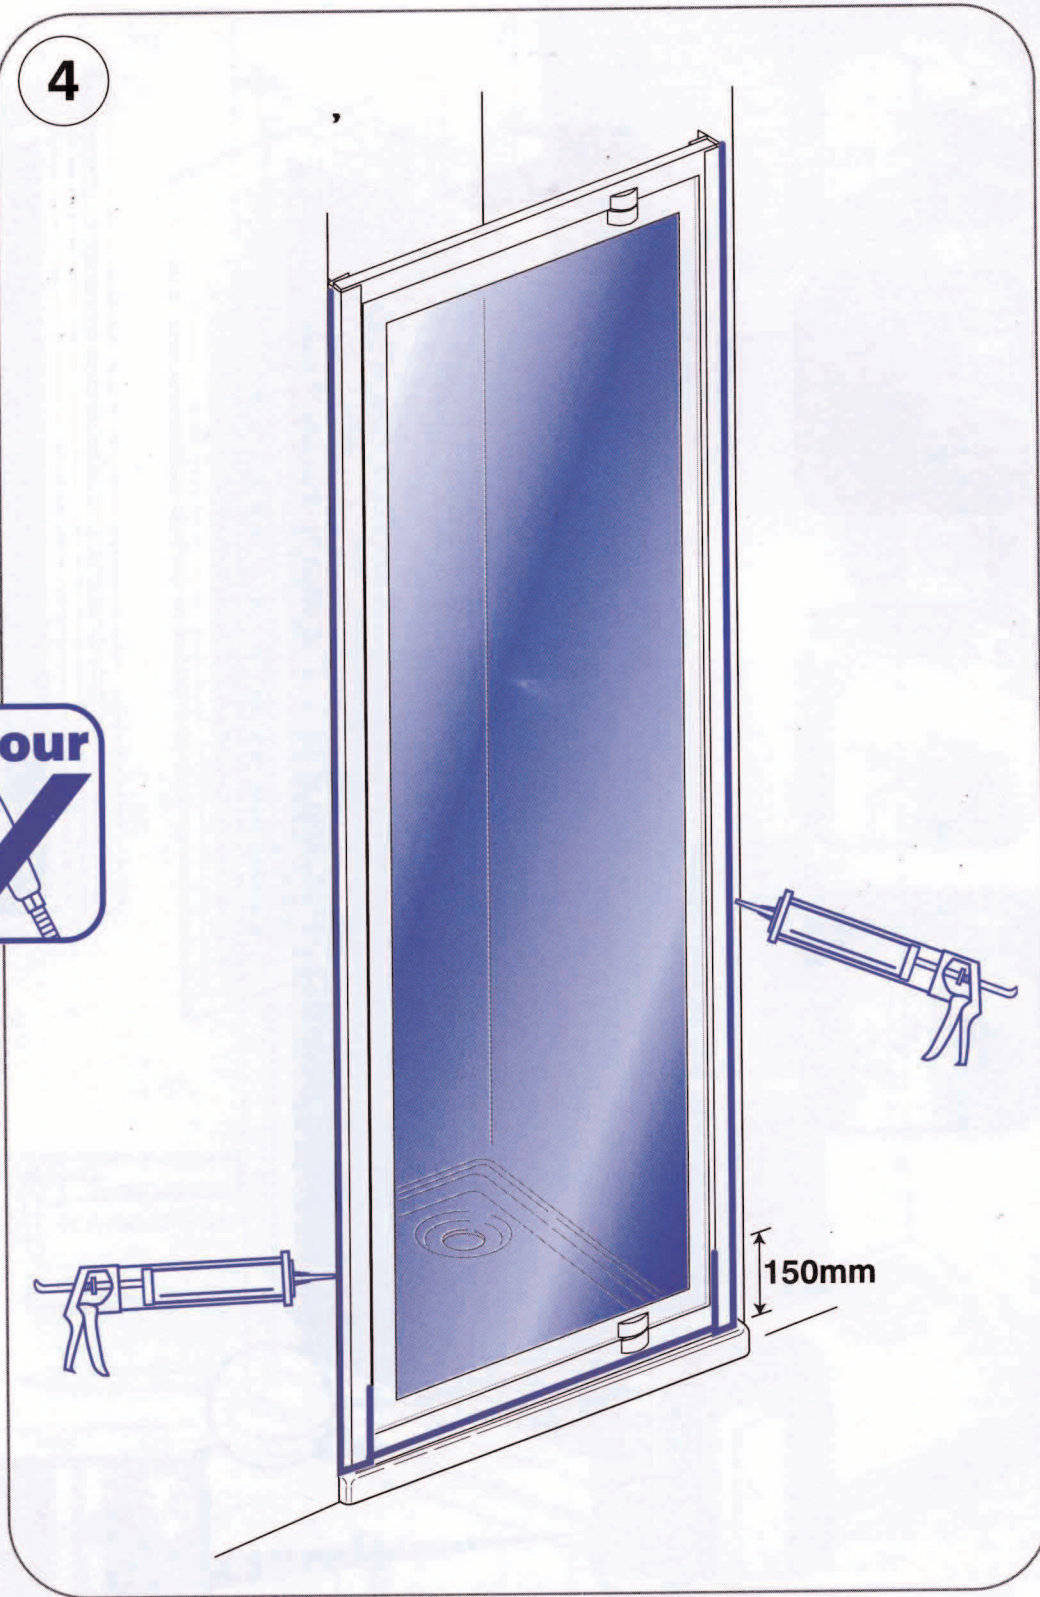

Pivot / Bi-Fold Recess Door

PA11905

Step-by-Step Installation Guide

REF: PA11905
Issue No.: A
Date: 20/04/04

Pivot / Bi-Fold Recess Door Components

0870 241 6131
 LINES OPEN: 8.30am - 5.00pm MONDAY - FRIDAY
 STANDARD NATIONAL CALL CHARGE RATE
 FROM BT LANDLINES

3

PA101 Bi-Fold Access Door Components

4

REF: PA11905
Issue No.: A
Date: 20/04/04