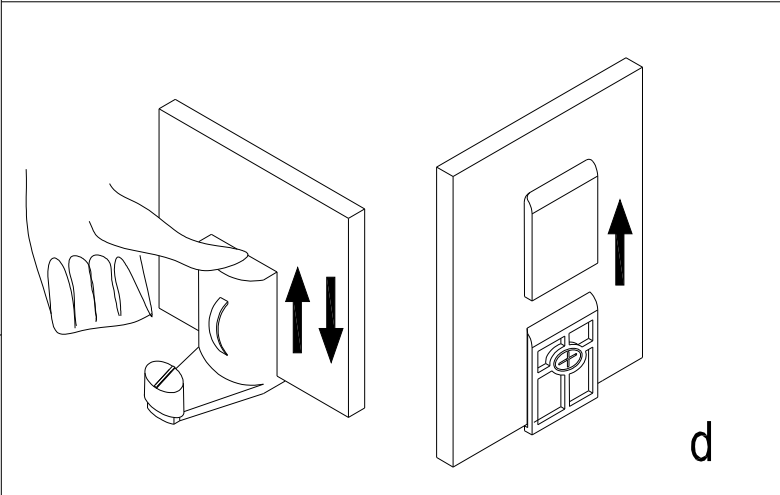

installation instructions sheet

For latest prices and delivery to your door visit MyTub Ltd 0845 303 8383 www.mytub.co.uk

JAVA 4 PART SLIDING QUADRANT INSTRUCTION MANUAL

| No. | Description | Quantity | TOOLS REQUIRED |
|-----|--------------------------------|----------|----------------|
| 1 | Handle | 2 | |
| 2 | Waterproof strip (fixed panel) | 2 | |
| 3 | Wall plugs | 6 | |
| 4 | ST5x30 screws | 6 | |
| 5 | Fixed panel | 2 | |
| 6 | ST4x12 screw | 6 | |
| 7 | Screw cap | 6 | |
| 8 | ST4x30 screw | 4 | |
| 9 | Profile cap | 2 | |
| 10 | Top track | 1 | |
| 11 | Wall profile | 2 | |
| 12 | Waterproof strip (door) | 2 | |
| 13 | Door panel | 2 | |
| 14 | Gasket | 6 | |
| 15 | Bottom track | 1 | |
| 16 | Magnet strip | 2 | |
| 17 | "U" shape plastic seal | 4 | |

Please read these instructions carefully before attempting to install the product. Our showers undergo several quality control checks but should anything be missing or damaged please contact your supplier. Ensure the shower tray is level before beginning.