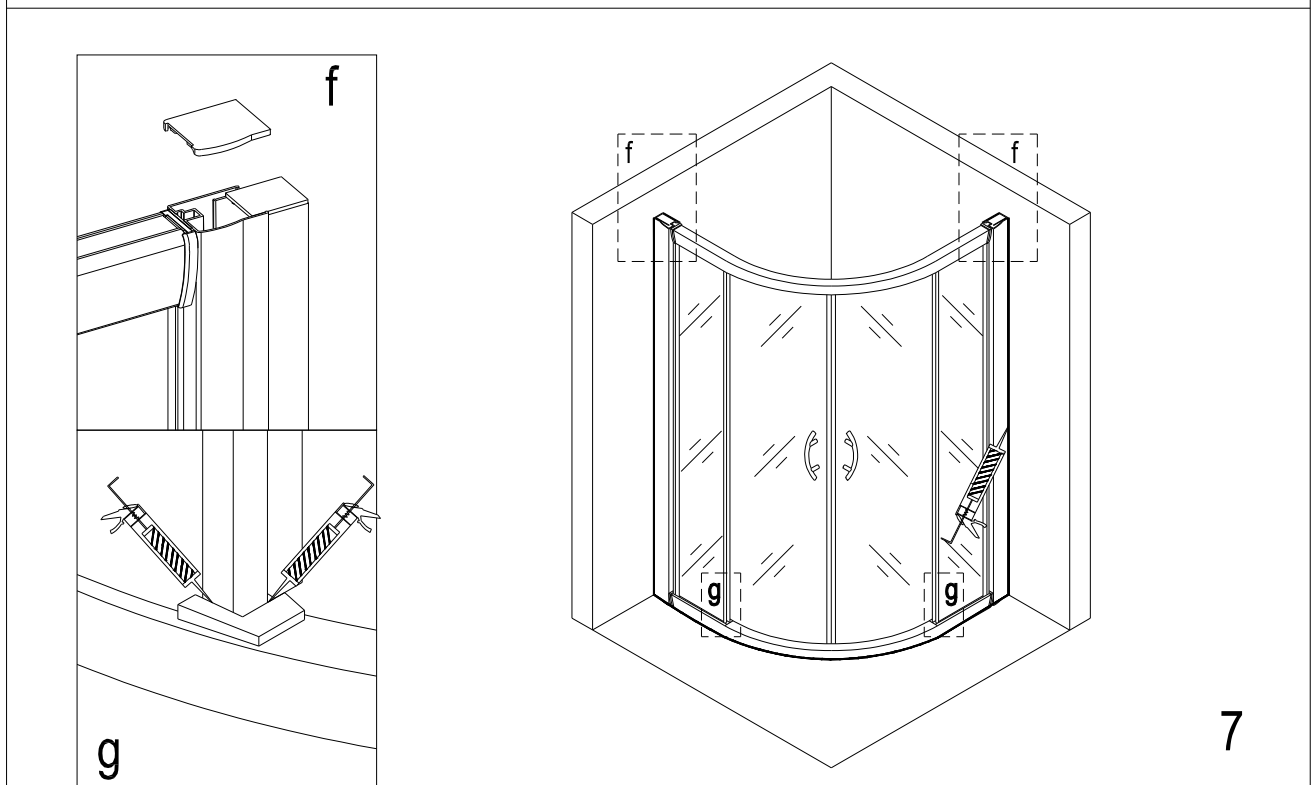

Care Instructions:

- Do not use your shower enclosure within 24 hours of assembly
- Do not use caustic cleaning products or abrasive material when cleaning your shower enclosure