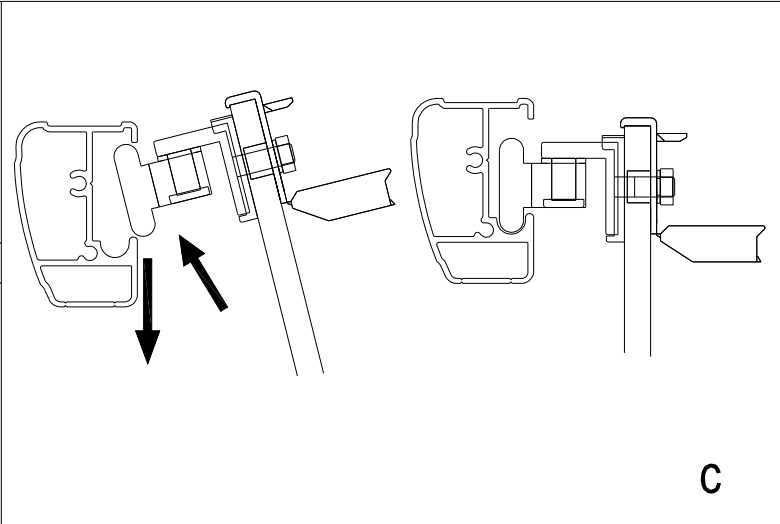

installation instructions sheet

For latest prices and delivery to your door visit MyTub Ltd 0845 303 8383 www.mytub.co.uk

JAVA 4 PART SLIDING QUADRANT INSTRUCTION MANUAL

| No. | Description | Quantity | TOOLS REQUIRED |
|-----|--------------------------------|----------|----------------|
| 1 | Handle | 2 | |
| 2 | Waterproof strip (fixed panel) | 2 | |
| 3 | Wall plugs | 6 | |
| 4 | ST5x30 screws | 6 | |
| 5 | Fixed panel | 2 | |
| 6 | ST4x12 screw | 6 | |
| 7 | Screw cap | 6 | |
| 8 | ST4x30 screw | 4 | |
| 9 | Profile cap | 2 | |
| 10 | Top track | 1 | |
| 11 | Wall profile | 2 | |
| 12 | Waterproof strip (door) | 2 | |
| 13 | Door panel | 2 | |
| 14 | Gasket | 6 | |
| 15 | Bottom track | 1 | |
| 16 | Magnet strip | 2 | |
| 17 | "U" shape plastic seal | 4 | |

Please read these instructions carefully before attempting to install the product. Our showers undergo several quality control checks but should anything be missing or damaged please contact your supplier. Ensure the shower tray is level before beginning.