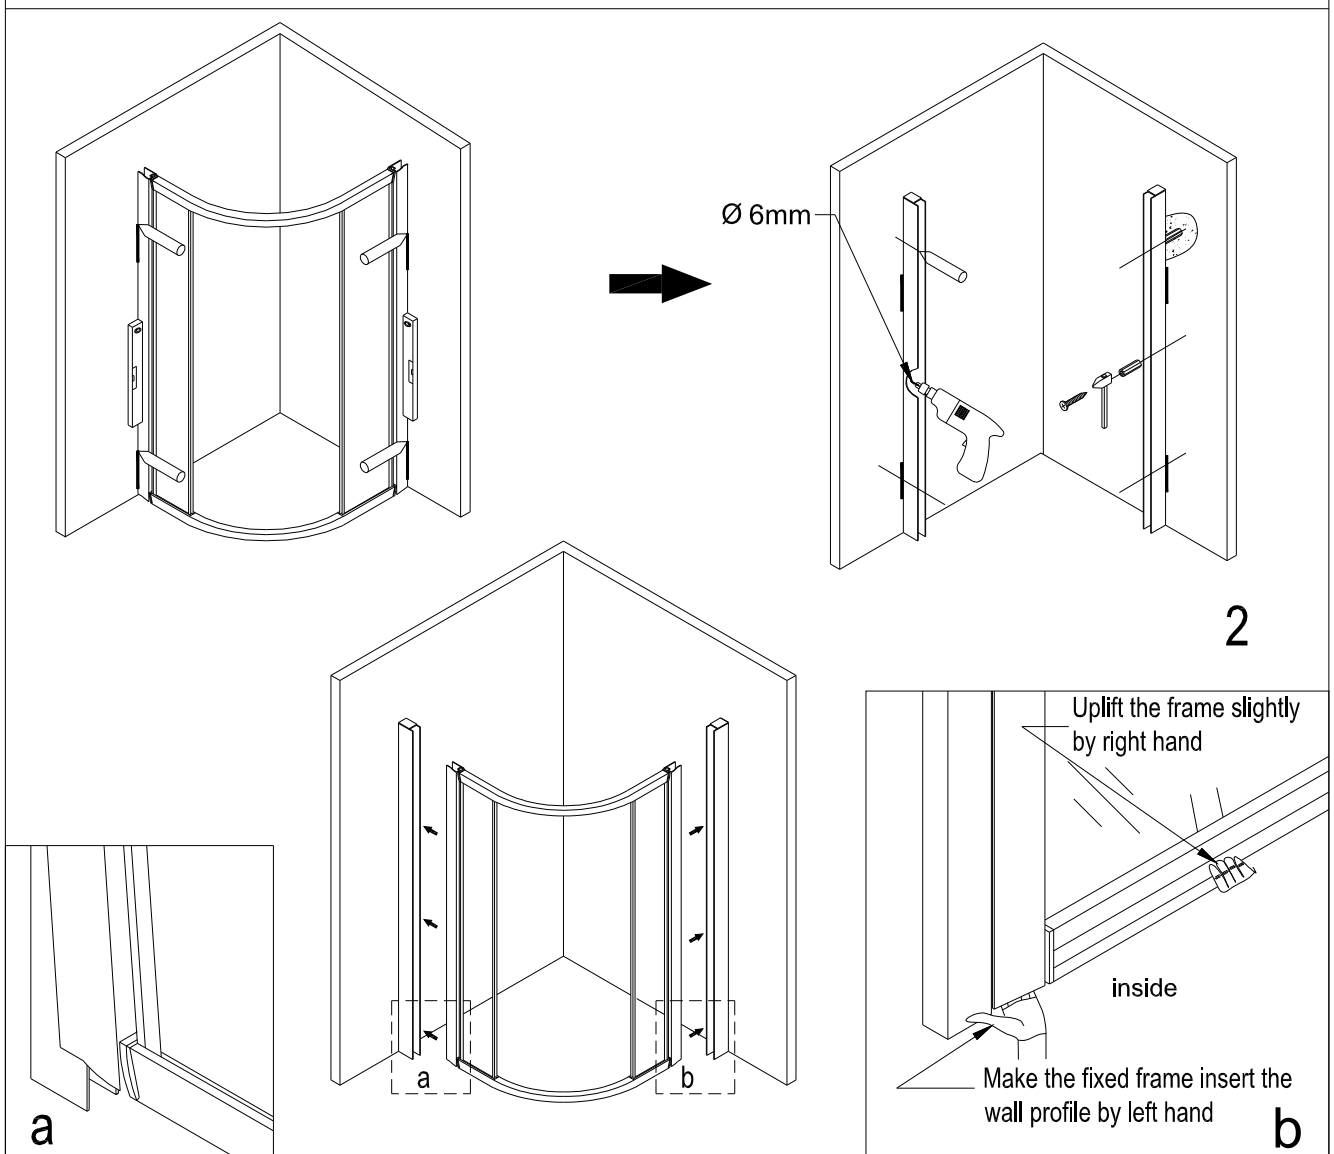

installation instructions sheet

For latest prices and delivery to your door visit MyTub Ltd 0845 303 8383 www.mytub.co.uk

JAVA 4 PART SLIDING QUADRANT INSTRUCTION MANUAL

| No. | Description | Quantity | TOOLS REQUIRED |
|-----|--------------------------------|----------|----------------|
| 1 | Handle | 2 | |
| 2 | Waterproof strip (fixed panel) | 2 | |
| 3 | Wall plugs | 6 | |
| 4 | ST5x30 screws | 6 | |
| 5 | Fixed panel | 2 | |
| 6 | ST4x12 screw | 6 | |
| 7 | Screw cap | 6 | |
| 8 | ST4x30 screw | 4 | |
| 9 | Profile cap | 2 | |
| 10 | Top track | 1 | |
| 11 | Wall profile | 2 | |
| 12 | Waterproof strip (door) | 2 | |
| 13 | Door panel | 2 | |
| 14 | Gasket | 6 | |
| 15 | Bottom track | 1 | |
| 16 | Magnet strip | 2 | |
| 17 | "U" shape plastic seal | 4 | |

Please read these instructions carefully before attempting to install the product. Our showers undergo several quality control checks but should anything be missing or damaged please contact your supplier. Ensure the shower tray is level before beginning.