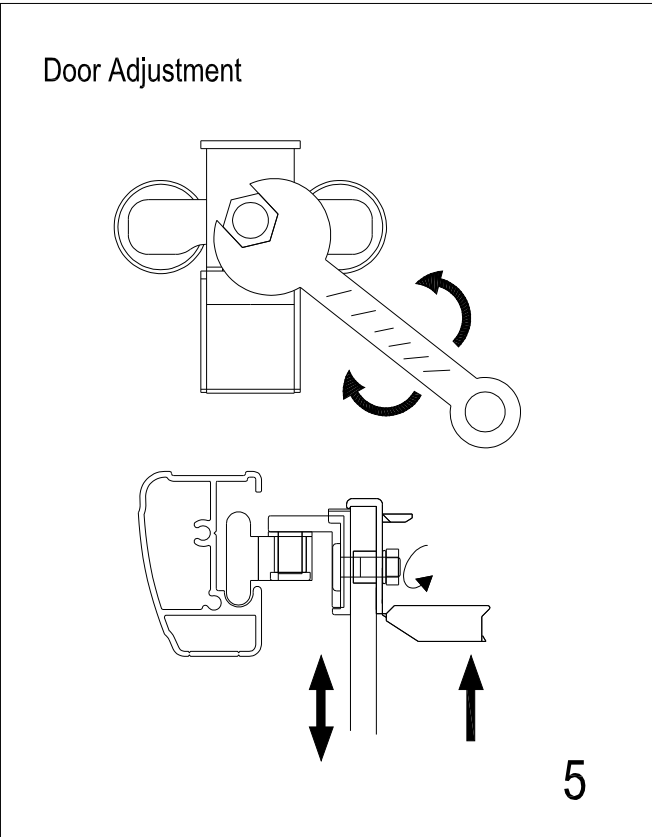

installation instructions sheet

For latest prices and delivery to your door visit MyTub Ltd 0845 303 8383 www.mytub.co.uk

JAVA 4 PART SLIDING QUADRANT INSTRUCTION MANUAL

| No. | Description | Quantity | TOOLS REQUIRED |
|-----|--------------------------------|----------|----------------|
| 1 | Handle | 2 | |
| 2 | Waterproof strip (fixed panel) | 2 | |
| 3 | Wall plugs | 6 | |
| 4 | ST5x30 screws | 6 | |
| 5 | Fixed panel | 2 | |
| 6 | ST4x12 screw | 6 | |
| 7 | Screw cap | 6 | |
| 8 | ST4x30 screw | 4 | |
| 9 | Profile cap | 2 | |
| 10 | Top track | 1 | |
| 11 | Wall profile | 2 | |
| 12 | Waterproof strip (door) | 2 | |
| 13 | Door panel | 2 | |
| 14 | Gasket | 6 | |
| 15 | Bottom track | 1 | |
| 16 | Magnet strip | 2 | |
| 17 | "U" shape plastic seal | 4 | |

Please read these instructions carefully before attempting to install the product. Our showers undergo several quality control checks but should anything be missing or damaged please contact your supplier. Ensure the shower tray is level before beginning.