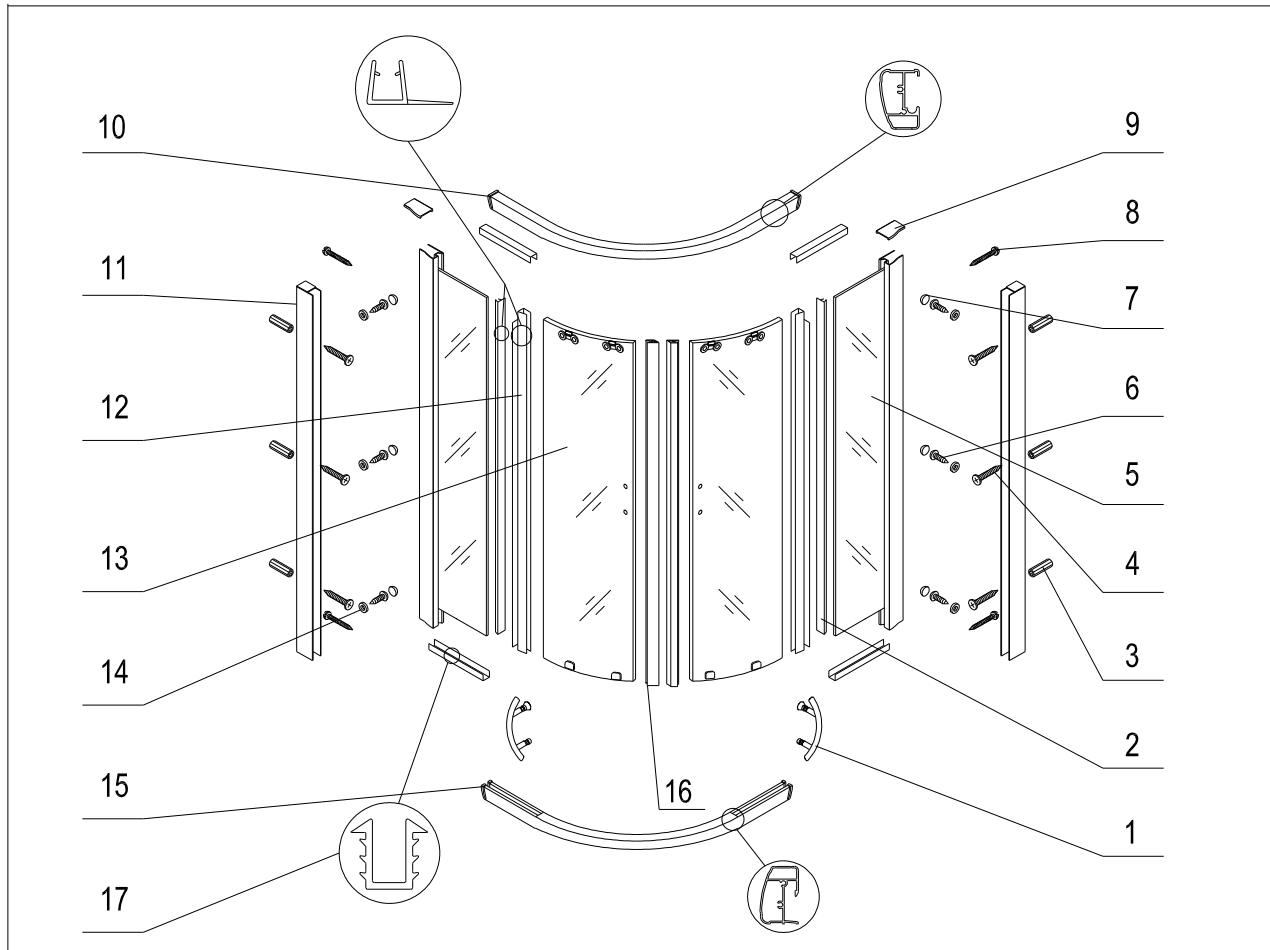

installation instructions sheet

For latest prices and delivery to your door visit MyTub Ltd 0845 303 8383 www.mytub.co.uk

JAVA 4 PART SLIDING QUADRANT INSTRUCTION MANUAL

| No. | Description | Quantity | TOOLS REQUIRED |
|-----|--------------------------------|----------|----------------|
| 1 | Handle | 2 | |
| 2 | Waterproof strip (fixed panel) | 2 | |
| 3 | Wall plugs | 6 | |
| 4 | ST5x30 screws | 6 | |
| 5 | Fixed panel | 2 | |
| 6 | ST4x12 screw | 6 | |
| 7 | Screw cap | 6 | |
| 8 | ST4x30 screw | 4 | |
| 9 | Profile cap | 2 | |
| 10 | Top track | 1 | |
| 11 | Wall profile | 2 | |
| 12 | Waterproof strip (door) | 2 | |
| 13 | Door panel | 2 | |
| 14 | Gasket | 6 | |
| 15 | Bottom track | 1 | |
| 16 | Magnet strip | 2 | |
| 17 | "U" shape plastic seal | 4 | |