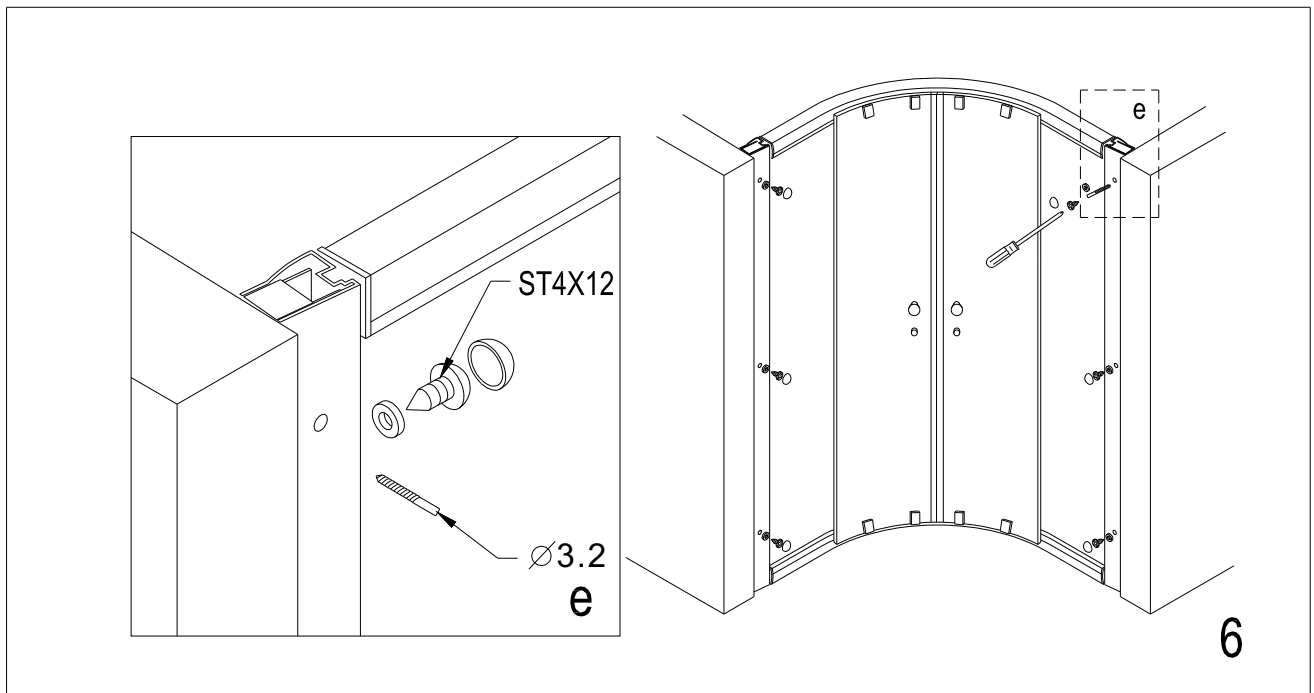

Care Instructions:

- Do not use your shower enclosure within 24 hours of assembly
- Do not use caustic cleaning products or abrasive material when cleaning your shower enclosure