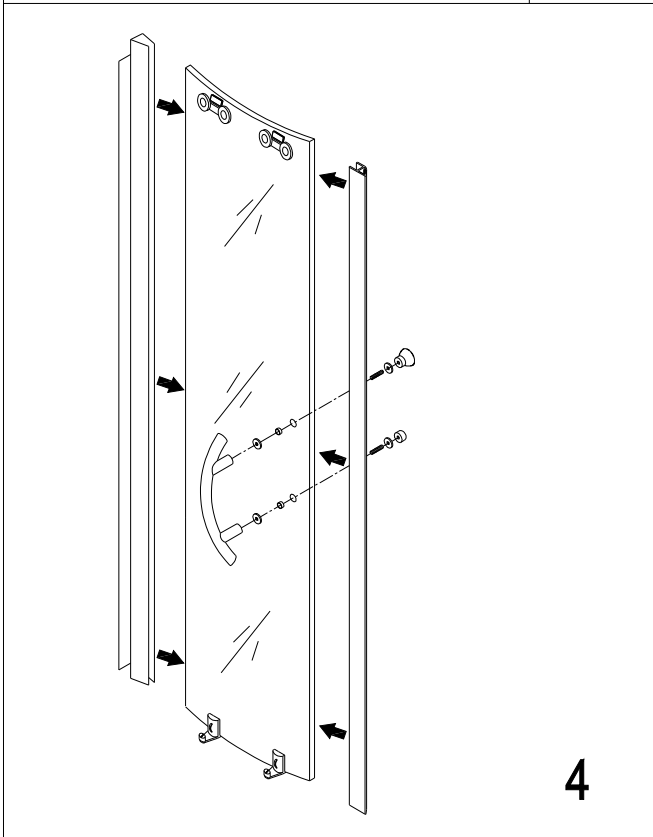

installation instructions sheet

For latest prices and delivery to your door visit MyTub Ltd 0845 303 8383 www.mytub.co.uk

JAVA 4 PART SLIDING QUADRANT INSTRUCTION MANUAL

| No. | Description | Quantity | TOOLS REQUIRED |
|-----|--------------------------------|----------|----------------|
| 1 | Handle | 2 | |
| 2 | Waterproof strip (fixed panel) | 2 | |
| 3 | Wall plugs | 6 | |
| 4 | ST5x30 screws | 6 | |
| 5 | Fixed panel | 2 | |
| 6 | ST4x12 screw | 6 | |
| 7 | Screw cap | 6 | |
| 8 | ST4x30 screw | 4 | |
| 9 | Profile cap | 2 | |
| 10 | Top track | 1 | |
| 11 | Wall profile | 2 | |
| 12 | Waterproof strip (door) | 2 | |
| 13 | Door panel | 2 | |
| 14 | Gasket | 6 | |
| 15 | Bottom track | 1 | |
| 16 | Magnet strip | 2 | |
| 17 | "U" shape plastic seal | 4 | |

Please read these instructions carefully before attempting to install the product. Our showers undergo several quality control checks but should anything be missing or damaged please contact your supplier. Ensure the shower tray is level before beginning.