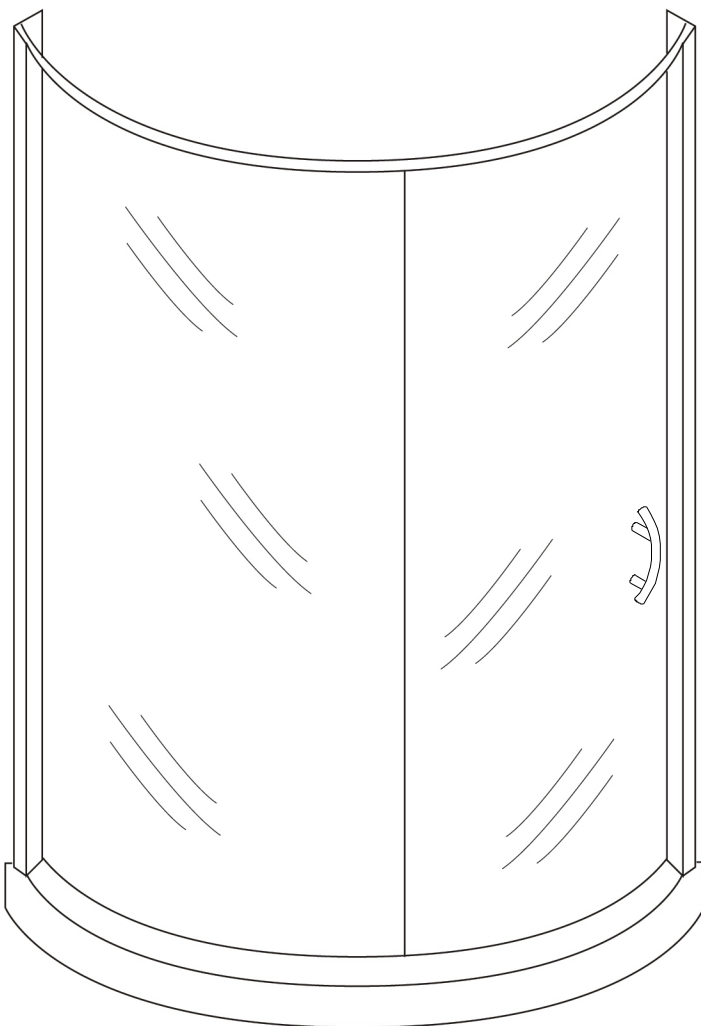

BRISTAN

Java 1 Door, 1 Panel Sliding Quadrant

**1 Door,
1 Panel Sliding
Quadrant 950mm
Silver
J Q2S 950 S**

Bristan

Birch Coppice Business Park, Dordon, Tamworth, Staffordshire, B78 1SG

Customer Services: 0870 4425553

No.	Description	Quantity
1	Handle	1
2	Plastic magnet strip	1
3	Profile with magnet	1
4	Gasket	12
5	ST4x12 screw	6
6	Screw cap	12
7	ST4x30 screw	4
8	Adjustable profile cap (R/L)	2
9	Door panel	1
10	Waterproof strip (door panel)	1
11	Waterproof strip (fixed panel)	1
12	U shape rubber strip	2
13	Plastic seal	2
14	Adjustable profile cap (R/L)	2
15	Wall profile cap (R/L)	2
16	Wall plugs	6
17	ST4x30 screw	6
18	Wall profile	2
19	Profile for fixed panel	1
20	Fixed panel	1
21	Track	2