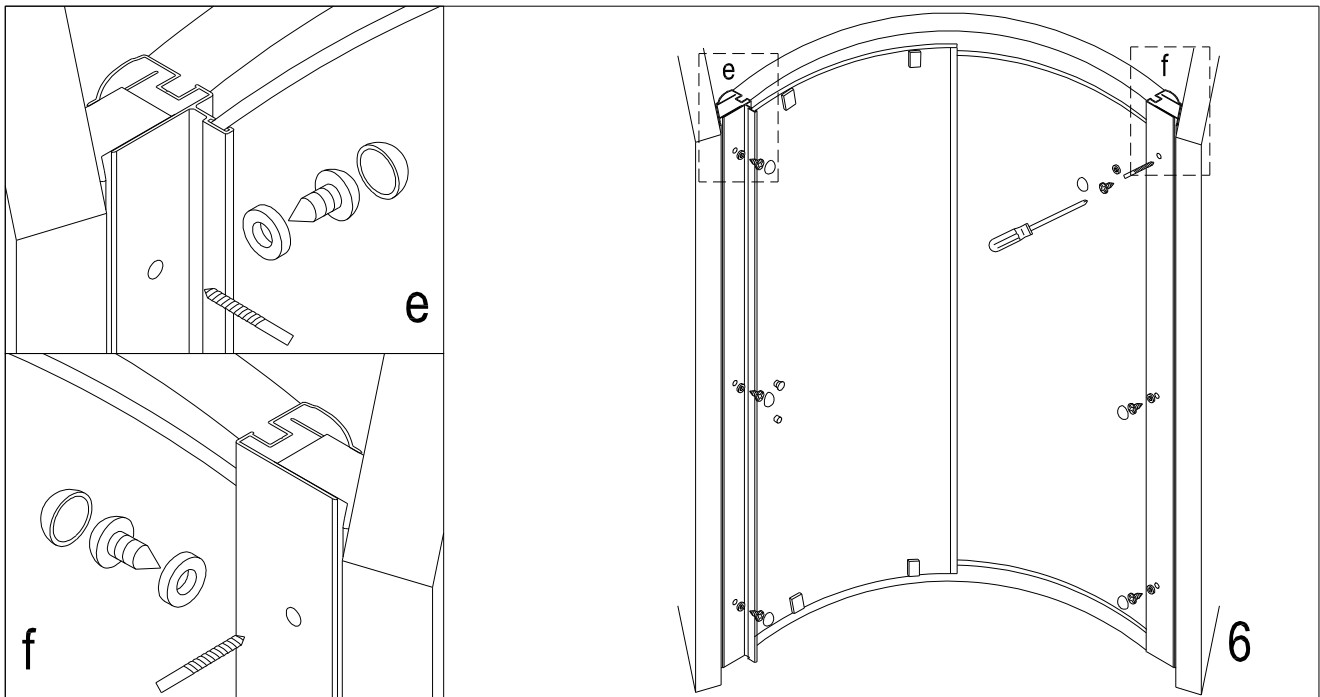

Care Instructions:

- Do not use your shower enclosure within 24 hours of assembly
- Do not use caustic cleaning products or abrasive material when cleaning your shower enclosure