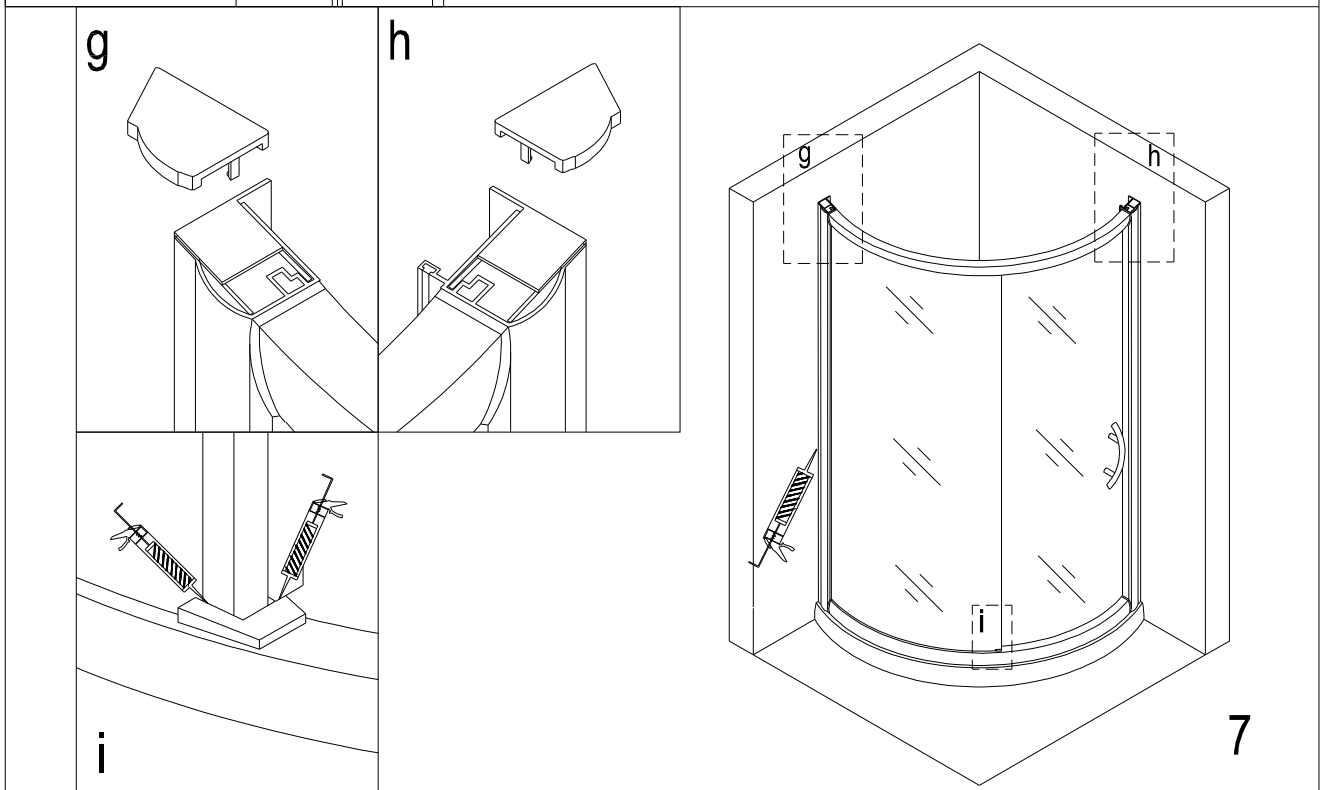

Care Instructions:

- Do not use your shower enclosure within 24 hours of assembly
- Do not use caustic cleaning products or abrasive material when cleaning your shower enclosure