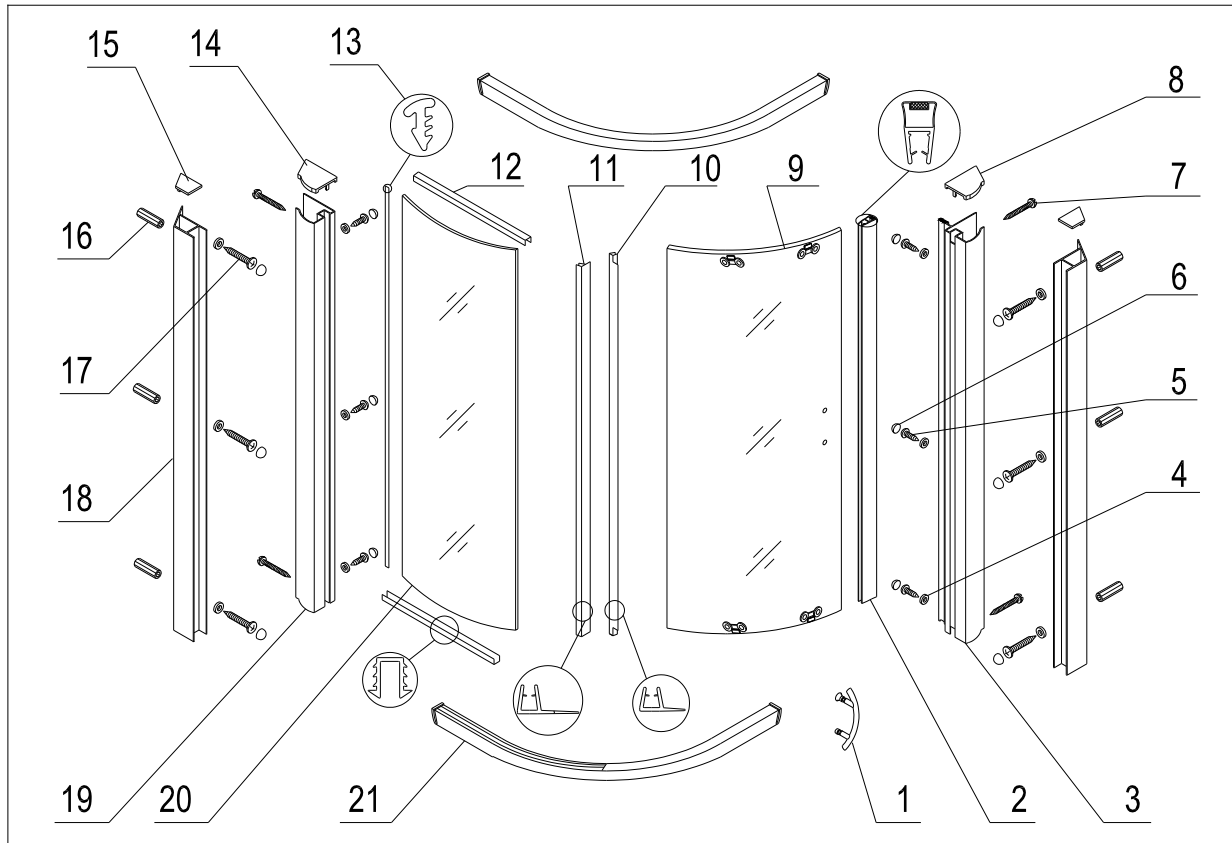

BRISTAN

Java 1 Door, 1 Panel Sliding Quadrant

**1 Door,
1 Panel Sliding
Quadrant 950mm
Silver
J Q2S 950 S**

Bristan

Birch Coppice Business Park, Dordon, Tamworth, Staffordshire, B78 1SG

Customer Services: 0870 4425553

No.	Description	Quantity
1	Handle	1
2	Plastic magnet strip	1
3	Profile with magnet	1
4	Gasket	12
5	ST4x12 screw	6
6	Screw cap	12
7	ST4x30 screw	4
8	Adjustable profile cap (R/L)	2
9	Door panel	1
10	Waterproof strip (door panel)	1
11	Waterproof strip (fixed panel)	1
12	U shape rubber strip	2
13	Plastic seal	2
14	Adjustable profile cap (R/L)	2
15	Wall profile cap (R/L)	2
16	Wall plugs	6
17	ST4x30 screw	6
18	Wall profile	2
19	Profile for fixed panel	1
20	Fixed panel	1
21	Track	2