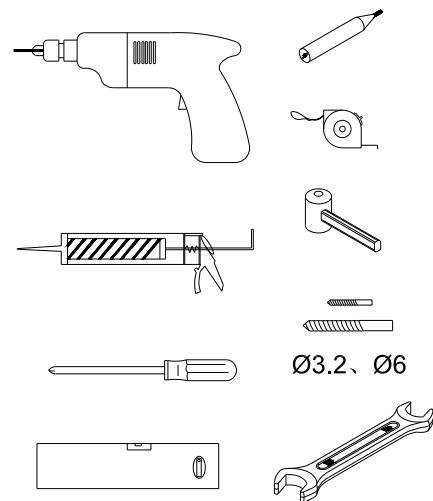

Please read these instructions carefully before attempting to install the product. Our showers undergo several quality control checks but should anything be missing or damaged please contact your supplier. Ensure the shower tray is level before beginning.