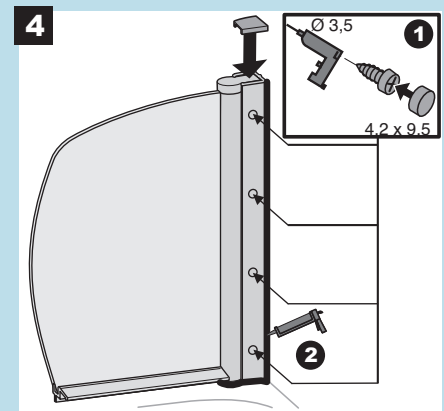

Customer Service: +44 (0)870 4425553

Email: enquire@bristan.com Web: www.bristan.com

installation instructions sheet

BRISTAN

A

BRISTAN

Prism 2 Panel Bathscreen

**Prism 2 Panel
Bathscreen 1140mm
Right Handed
PM BS2R S**