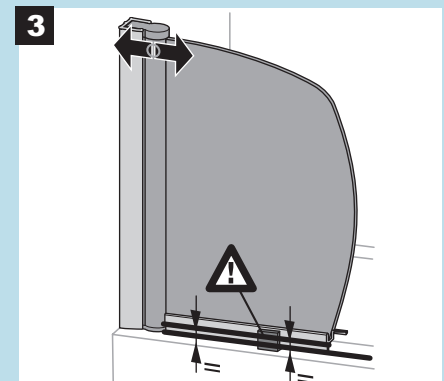

Customer Service: +44 (0)870 4425553

Email: enquire@bristan.com Web: www.bristan.com

installation instructions sheet

BRISTAN

A

BRISTAN

Prism 2 Panel Bathscreen

**Prism 2 Panel
Bathscreen 1140mm
Right Handed
PM BS2R S**