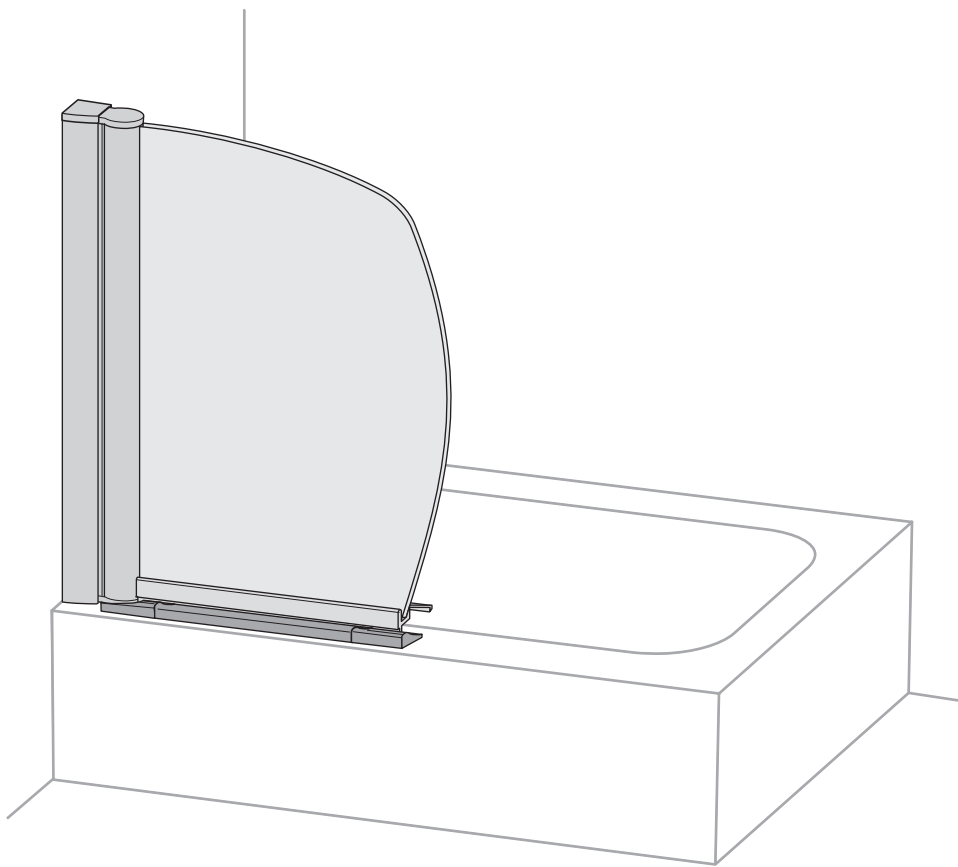

BRISTAN

Prism 1 Panel Bathscreen

**Prism 1 Panel
Bathscreen 940mm
Right Handed
PM BS1R S**

**Prism 1 Panel
Bathscreen 940mm
Left Handed
PM BS1L S**

Bristan

Birch Coppice Business Park, Dordon, Tamworth, Staffordshire, B78 1SG. U.K.

Customer Service: +44 (0)870 4425553

Email: enquire@bristan.com Web: www.bristan.com

installation instructions sheet

BRISTAN

A

BRISTAN

Prism 2 Panel Bathscreen

**Prism 2 Panel
Bathscreen 1140mm
Right Handed
PM BS2R S**