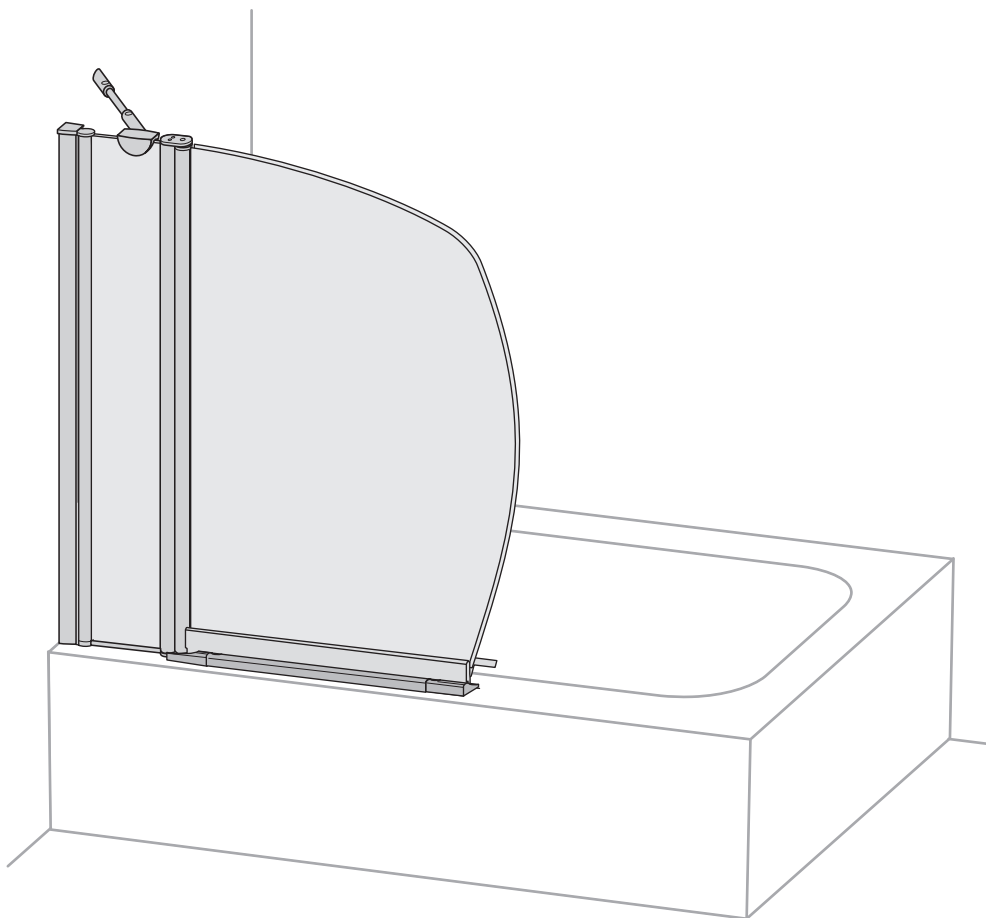

BRISTAN

Prism 1 Panel Bathscreen

**Prism 1 Panel
Bathscreen 940mm
Right Handed
PM BS1R S**

**Prism 1 Panel
Bathscreen 940mm
Left Handed
PM BS1L S**

Bristan

Birch Coppice Business Park, Dordon, Tamworth, Staffordshire, B78 1SG. U.K.

Customer Service: +44 (0)870 4425553

Email: enquire@bristan.com Web: www.bristan.com

installation instructions sheet

BRISTAN

A

BRISTAN

Prism 2 Panel Bathscreen

**Prism 2 Panel
Bathscreen 1140mm
Right Handed
PM BS2R S**