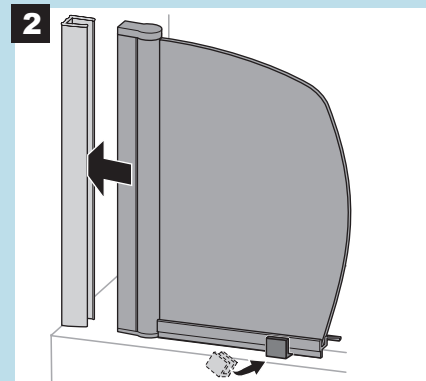

Customer Service: +44 (0)870 4425553

Email: enquire@bristan.com Web: www.bristan.com

installation instructions sheet

BRISTAN

A

BRISTAN

Prism 2 Panel Bathscreen

**Prism 2 Panel
Bathscreen 1140mm
Right Handed
PM BS2R S**