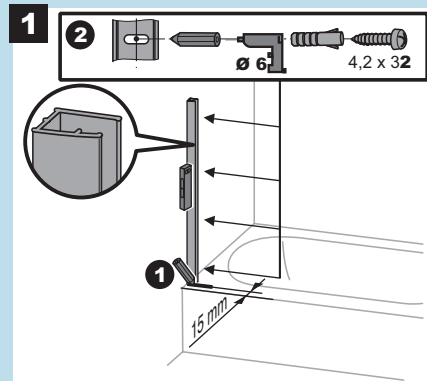

Customer Service: +44 (0)870 4425553

Email: enquire@bristan.com Web: www.bristan.com

installation instructions sheet

BRISTAN

A

BRISTAN

Prism 2 Panel Bathscreen

**Prism 2 Panel
Bathscreen 1140mm
Right Handed
PM BS2R S**