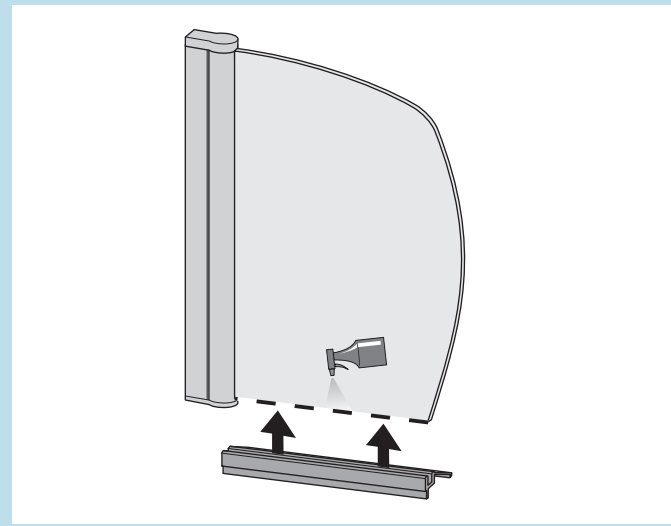

Customer Service: +44 (0)870 4425553

Email: enquire@bristan.com Web: www.bristan.com

installation instructions sheet

BRISTAN

A

BRISTAN

Prism 2 Panel Bathscreen

**Prism 2 Panel
Bathscreen 1140mm
Right Handed
PM BS2R S**