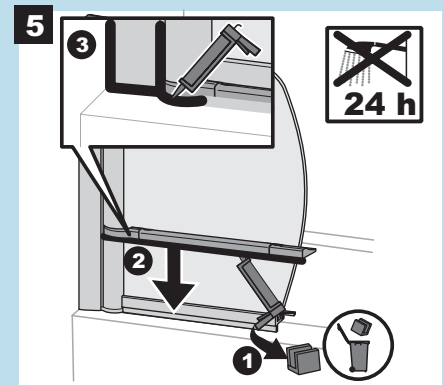

Customer Service: +44 (0)870 4425553

Email: enquire@bristan.com Web: www.bristan.com

installation instructions sheet

BRISTAN

A

BRISTAN

Prism 2 Panel Bathscreen

**Prism 2 Panel
Bathscreen 1140mm
Right Handed
PM BS2R S**