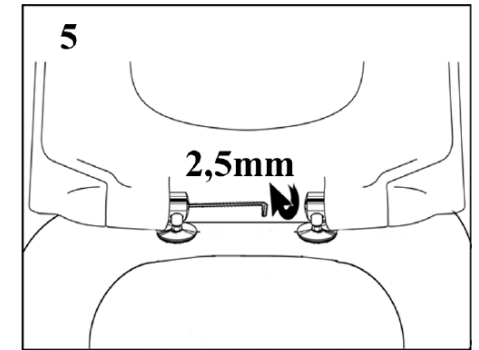

TIPS FOR CLEANING AND CARE

These WC seats are made from environmentally friendly materials. The smooth, non-porous surface is ideal for maintaining hygiene conditions. Do not use abrasive cleaning products or products containing chlorine or acids, as these may cause yellowing or peeling of the materials.

Neutral soap or mild, natural household cleaning products are the best for effective, problem-free cleaning. After cleaning, wipe the seat with a well rung out cloth. Leave the seat lid up whenever strong cleaning products are left in the bowl of the WC pan to prevent damage from the vapours.