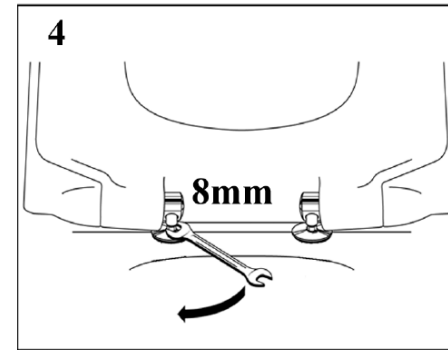

TIPS FOR CLEANING AND CARE

These WC seats are made from environmentally friendly materials. The smooth, non-porous surface is ideal for maintaining hygiene conditions. Do not use abrasive cleaning products or products containing chlorine or acids, as these may cause yellowing or peeling of the materials.

Neutral soap or mild, natural household cleaning products are the best for effective, problem-free cleaning. After cleaning, wipe the seat with a well rung out cloth. Leave the seat lid up whenever strong cleaning products are left in the bowl of the WC pan to prevent damage from the vapours.