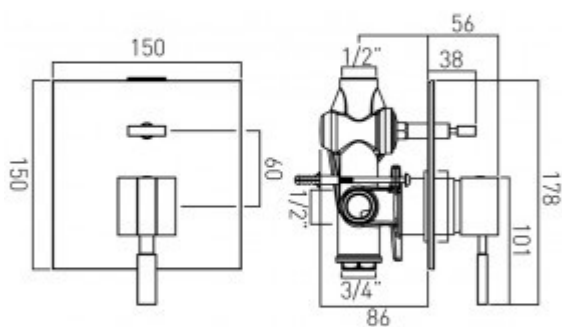

**technical drawing**

**description:**

concealed shower valve  
with diverter  
single lever  
wall mounted  
ceramic cartridge CAR-K40A  
2 x 1/2" inlets  
1 x 1/2" outlet  
1 x 3/4" outlet  
3/4"-1/2" adaptor supplied  
min-max wall mount 70-100mm  
optimum installation depth 85mm