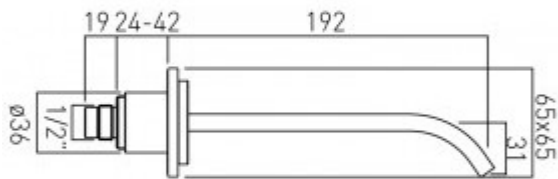

technical drawing

**description:**

bath spout  
wall mounted  
1/2" inlet

**finishes:**

chrome

**minimum operating pressure:** 0.2 bar LP

**guarantee:**

12 year guarantee