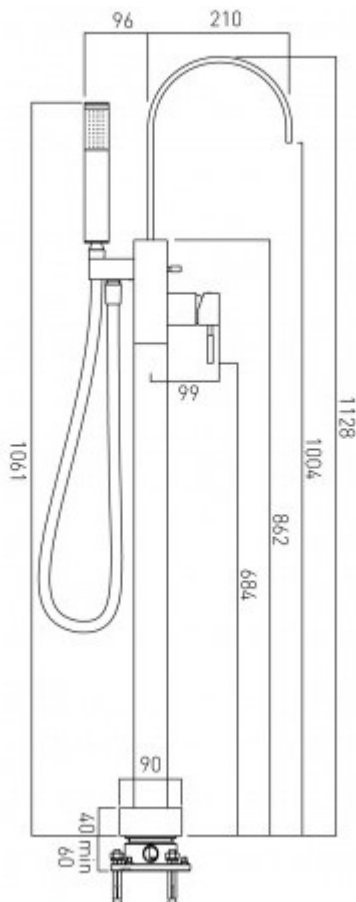

technical drawing

description:

bath shower mixer with shower kit
floor mounted
with swivel spout
ceramic cartridge CAR-K40A
2 x 1/2" inlets

finishes:

chrome

minimum operating pressure: 3.0 bar HP

Eco flow regulator: FR-SHOWER/9-C/P