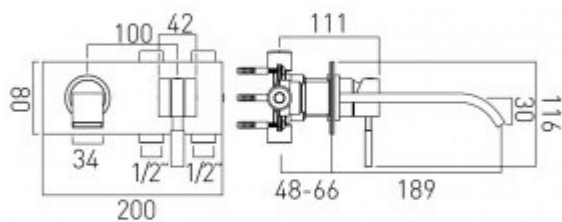

technical drawing

description:

2 hole basin mixer
single lever
wall mounted
with rectangular backplate
ceramic cartridge CAR-K35B
2 x 1/2" inlets
min-max wall mount 48-66mm

finishes:

chrome

minimum operating pressure: 1.0 bar MP