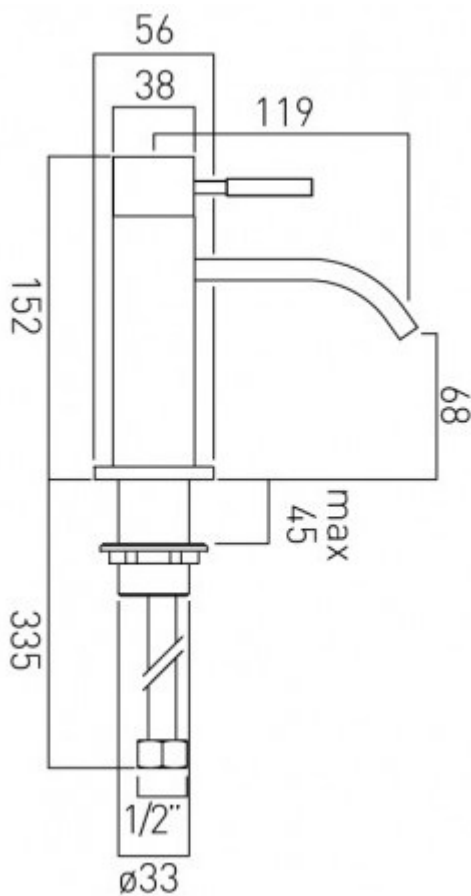

technical drawing

description:

mono basin mixer
single lever
deck mounted
smooth bodied
without clic-clac waste
ceramic cartridge CAR-K28A
2 x 1/2" nut x 400mm flexipipe connections
deck mount drill hole diameter 34mm

finishes:

chrome

minimum operating pressure: 1.0 bar MP

ECO flow regulator: FR-100/5-PLA

guarantee:

12 year guarantee

VADO wedmore road cheddar somerset england bs27 3eb

tel 01934 744466 fax 01934 744345 sales@vado-uk.com www.vado-uk.com