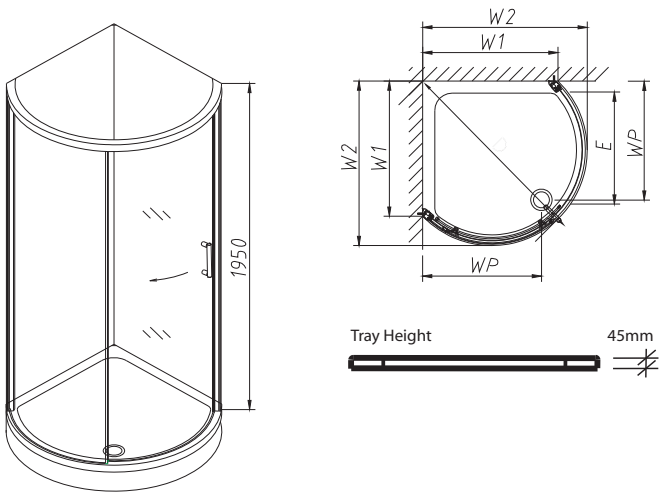

trays

Floor bow quadrant tray 880mm **H84930WH**

Note: 90mm waste kit for all trays must be ordered separately.

waste

90mm high flow waste kit, chrome plated **SF8888XX**

applications

Commercial, Domestic, Hotels and Leisure.

material

Enclosure: Aluminium frame, 8mm toughened safety glass.
Tray: 2.5mm acrylic capped ABS, stone resin compound.

finish/colour

Enclosure: Polished silver frame, clear glass.
Tray: White.

fixings

All fixings and instructions included.
Can be installed to open from either left or right.

Product Number	Description	W1 - Wall Width mm	W2 - Total Width mm	D - Depth mm	E - Entry Width mm	WP - Waste Position mm	Adjustment mm
H84930CP	Hydr8 Bow Quadrant 880mm	870	1070	1257	585	N/A	25
H84930WH	Hydr8 Floor Bow Quadrant Tray 880mm	885	1080	1270	N/A	780	N/A