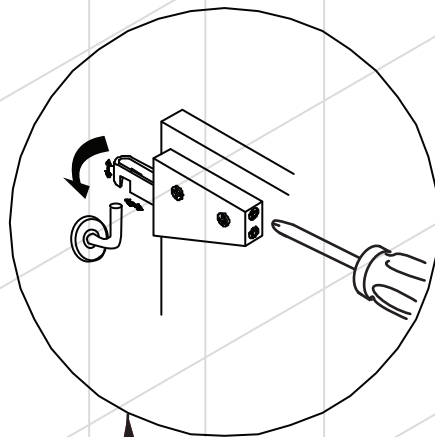

CASSINO

Wall Hung Unit

Art No.: 9501400, 9501500

Mineral Marble Basin

Art No.: 8800, 8810, 8820- Not included

We recommend a fine bead of silicone to seal the mineral marble basin to the unit.

Apply silicone to the back and side edge of the unit.

Measure the distance between the center of two wall mounting brackets and mark this distance horizontally

Holes for fitting of optional shelf

user defined height

Important:

Wipe off all water spillages with a damp cloth to prevent any damage to the unit.