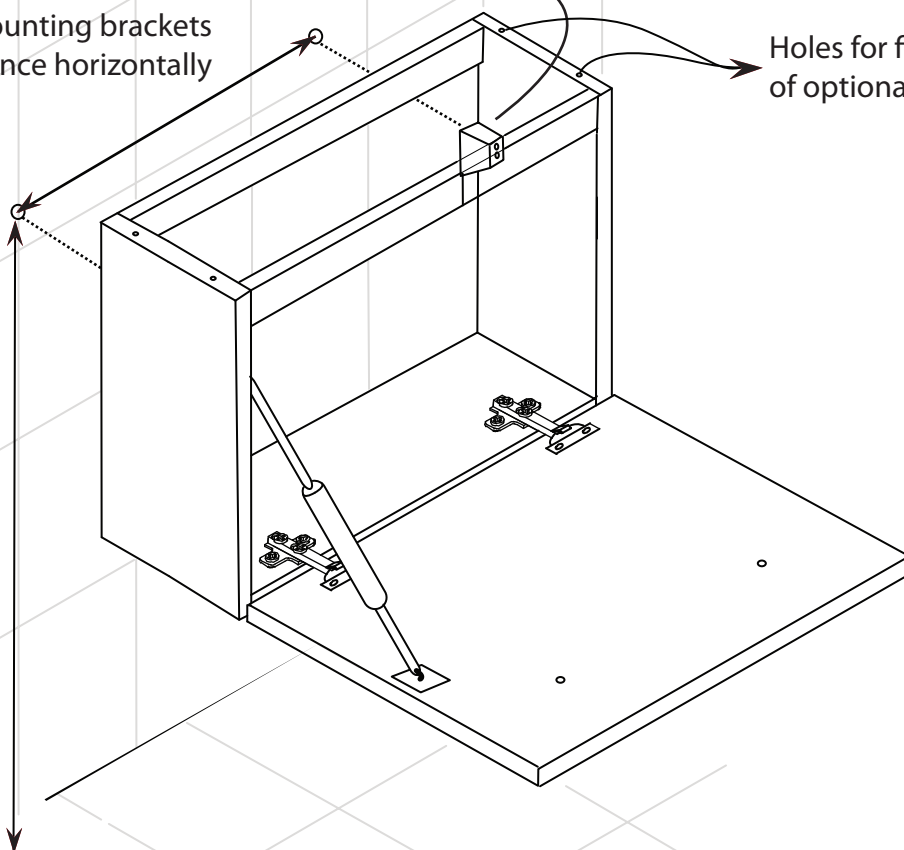

CASSINO

Wall Hung Unit

Art No.: 9501400, 9501500

Mineral Marble Basin

Art No.: 8800, 8810, 8820- Not included

We recommend a fine bead of silicone to seal the mineral marble basin to the unit.

Apply silicone to the back and side edge of the unit.

Measure the distance between the center of two wall mounting brackets and mark this distance horizontally

Holes for fitting of optional shelf

user defined height

Important:

Wipe off all water spillages with a damp cloth to prevent any damage to the unit.