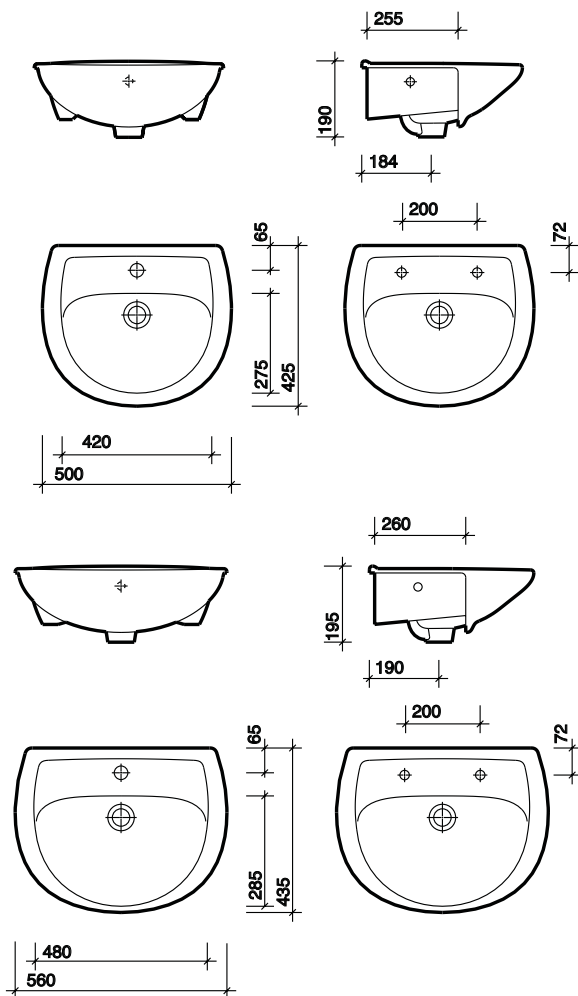

fixings

Fixing kit and template provided with basin.

all measurements shown are in millimetres. drawing sizes are not to scale.

Lawton Road, Alsager, Stoke-on-Trent ST7 2DF, UK
Tel: +44(0) 1270 879777 Fax: +44(0) 1270 873864
www.twyfordbathrooms.com UK Technical Helpline Tel: 0870 840 0437 Fax: 0870 840 0438

Twyford
bathrooms