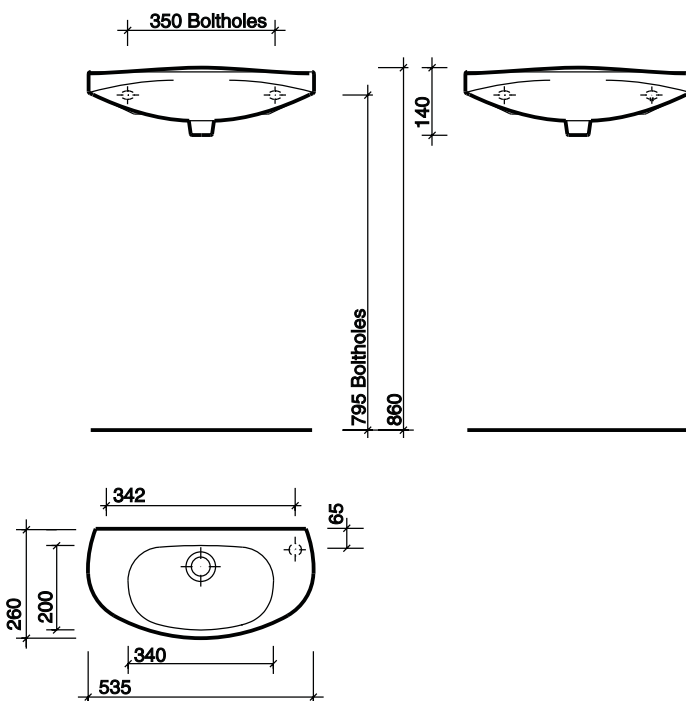

galerie optimise short projection basin

short projection
maximises bowl area

to specify/order:

Please use the eight character reference shown below.

washbasin

Wall fixing 535 x 260mm
1 right hand tap holes

Vitreous china.

colours

White WH.

fixings

(a) Wall bolts.

Galerie optimise 535 x 260mm short projection basin with basin monobloc

All measurements shown are in millimetres. Drawing sizes are not to scale.

Lawton Road, Alsager, Stoke-on-Trent ST7 2DF, UK
Tel: +44(0) 1270 879777 Fax: +44(0) 1270 873864