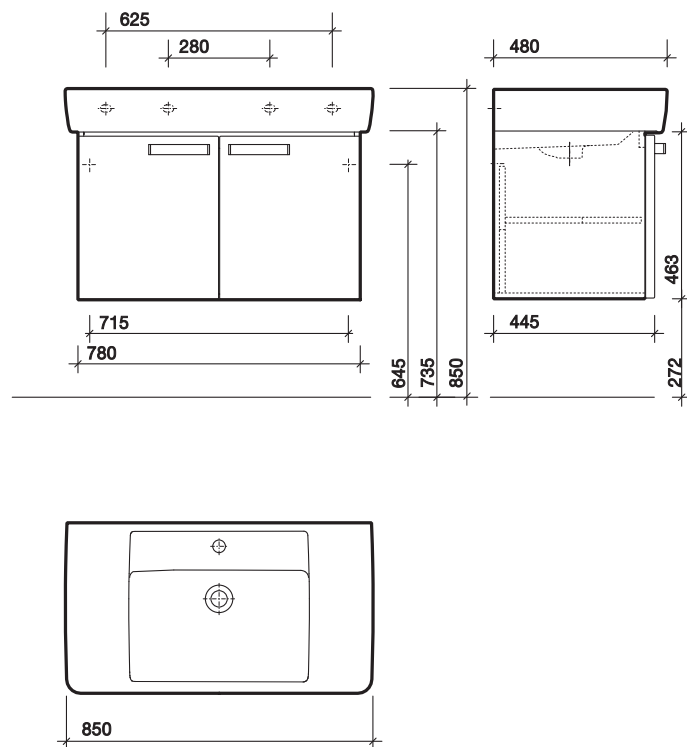

galerie plan 850 furniture

co-ordinating galerie plan range

Galerie plan 850 x 480mm washbasin and furniture unit

All measurements shown are in millimetres. Drawing sizes are not to scale.

to specify/order:

Please use the eight character reference shown below.

furniture washbasin

Pedestal, wall fixing or furniture basin
850 x 480mm, 1 tap hole

GL4311WH

furniture unit

Underbasin furniture unit
780 x 445mm, white gloss
780 x 445mm, red gloss
780 x 445mm, wenge gloss