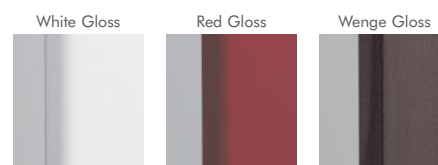

Lawton Road, Alsager, Stoke-on-Trent ST7 2DF, UK
Tel: +44(0) 1270 879777 Fax: +44(0) 1270 873864
www.twyfordbathrooms.com UK Technical Helpline Tel: 0870 840 0437 Fax: 0870 840 0438

Twyford
bathrooms