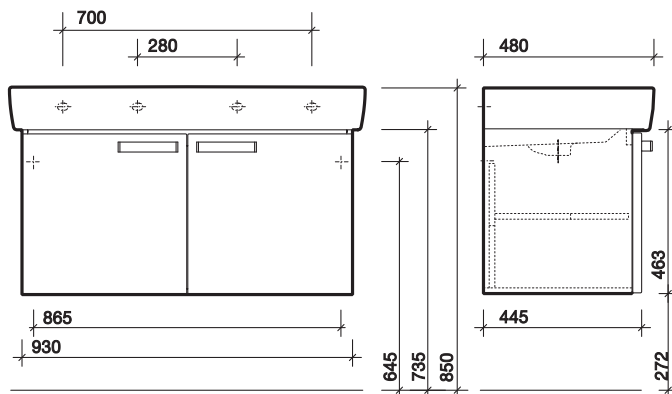

galerie plan 1000 furniture

co-ordinating galerie plan range

Galerie plan 1000 x 480mm washbasin and furniture unit

to specify/order:

Please use the eight character reference shown below.

furniture washbasin

Pedestal, wall fixing or furniture basin
1000 x 480mm, 1 tap hole **GL4341WH**

furniture unit

Underbasin furniture unit
930 x 445mm, white gloss **GL0400WH**
930 x 445mm, red gloss **GL0400RD**
930 x 445mm, wenge gloss **GL0400WE**

basin:

- (a) Wall bolts.
- (b) Semi-pedestal with wall bolts.

furniture:

- (a) Screwed to wall, mounted under washbasin.

All measurements shown are in millimetres. Drawing sizes are not to scale.

Lawton Road, Alsager, Stoke-on-Trent ST7 2DF, UK
Tel: +44(0) 1270 879777 Fax: +44(0) 1270 873864
www.twyfordbathrooms.com UK Technical Helpline Tel: 0870 840 0437 Fax: 0870 840 0438