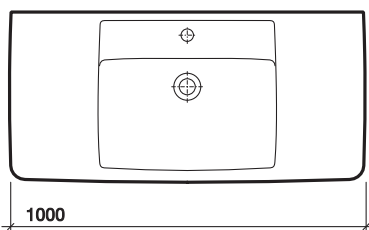

galerie plan 1000 furniture

co-ordinating galerie plan range

Galerie plan 1000 x 480mm washbasin and furniture unit

to specify/order:

Please use the eight character reference shown below.

furniture washbasin

Pedestal, wall fixing or furniture basin
1000 x 480mm, 1 tap hole **GL4341WH**

furniture unit

Underbasin furniture unit
930 x 445mm, white gloss **GL0400WH**
930 x 445mm, red gloss **GL0400RD**
930 x 445mm, wenge gloss **GL0400WE**

basin:

- (a) Wall bolts.
- (b) Semi-pedestal with wall bolts.

furniture:

- (a) Screwed to wall, mounted under washbasin.

All measurements shown are in millimetres. Drawing sizes are not to scale.

Lawton Road, Alsager, Stoke-on-Trent ST7 2DF, UK
Tel: +44(0) 1270 879777 Fax: +44(0) 1270 873864
www.twyfordbathrooms.com UK Technical Helpline Tel: 0870 840 0437 Fax: 0870 840 0438