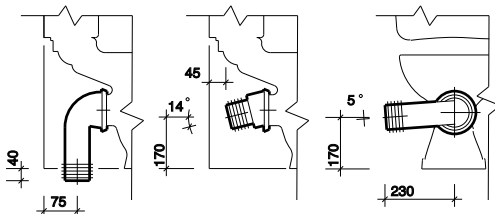

galerie plan ho

co-ordinating galerie plan range
square shape cistern

Galerie plan close coupled washdown
WC suite, horizontal outlet

All measurements shown are in millimetres. Drawing sizes
are not to scale.

to specify/order:

Please use the eight character reference shown
below.

wc pan

Horizontal outlet **GN1148WH**

Cistern and fittings, dual flush,
6/4 litres, push button:

BSIO **GL2396WH**

seat and cover

Seat and cover