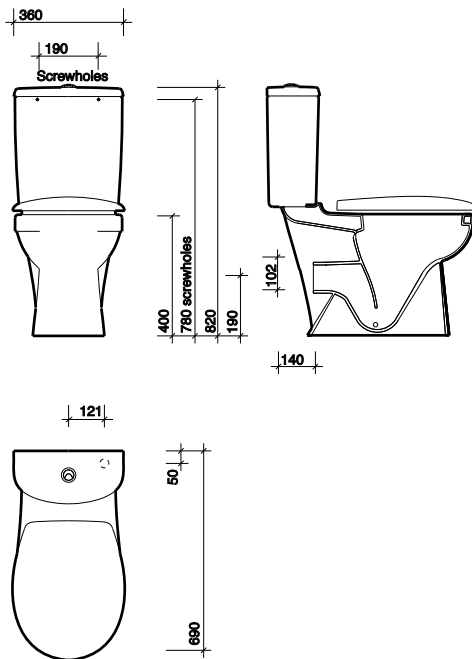

galerie plan ho

co-ordinating galerie plan range
square shape cistern

Galerie plan close coupled washdown
WC suite, horizontal outlet

All measurements shown are in millimetres. Drawing sizes
are not to scale.

to specify/order:

Please use the eight character reference shown
below.

wc pan

Horizontal outlet **GN1148WH**

Cistern and fittings, dual flush,
6/4 litres, push button:

BSIO **GL2396WH**

seat and cover

Seat and cover

With soft closing mechanism **GL7995WH**

SS bottom fix hinge **GN7815WH**

SS top fix hinge **GN7865WH**

wc outlet connector

P trap outlet connector **WF1240WH**

S or turned p trap connector **WF1241WH**

applications