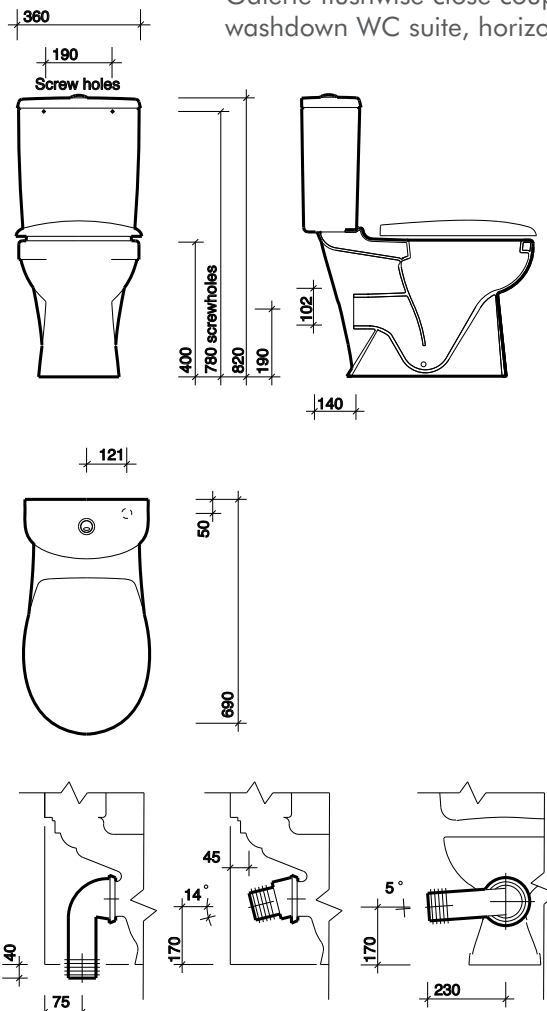

galerie **flushwise**

4/2.6 litre dual flush

Environmentally friendly, reduced water consumption
co-ordinating galerie range

to specify/order:

Please use the eight character reference shown below.

wc suite

WC pan, horizontal outlet
Cistern and fittings, with Total Install®, dual flush,
4/2.6 litres, push button, BSIO
Seat and cover

GECO42WH

wc outlet connector

P trap outlet connector
S or turned p trap connector

WF1240WH
WF1241WH

applications

Commercial, Domestic, Education,
Hotels and Leisure.

material

Vitreous china.

colour

White WH.

fixings

All fixings included.

Galerie flushwise close coupled washdown WC suite, horizontal outlet

All measurements shown are in millimetres. Drawing sizes are not to scale.

AWARDED
THE WATERWISE MARQUE

Best design WC for water reduction.