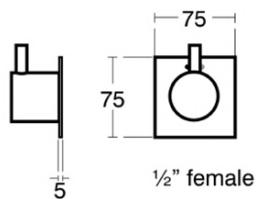

JADO

Tel: 0870 122 8822
Fax: 0870 122 8282
Email: info@idealspec.co.uk
Web: www.idealspec.co.uk

Powered by
IdealSpec

Date created:27/02/2015