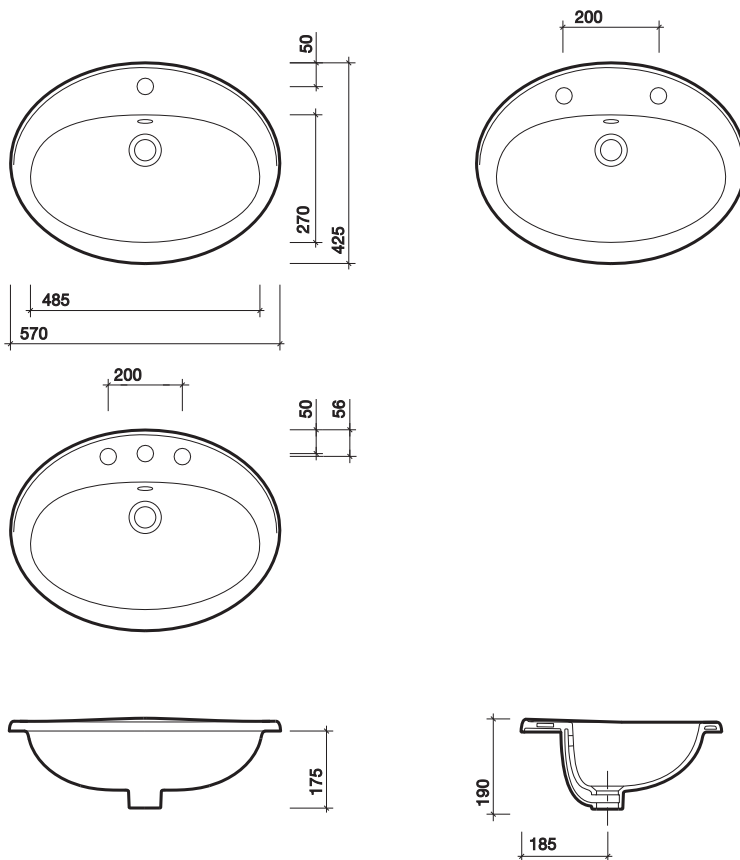

entice 570 countertop

wide choice of tap options

Entice 570 x 425mm countertop basin

to specify/order:

Please use the eight character reference shown below.

washbasin

Countertop 570 x 425mm:

1 centre tap hole

2 tap holes

3 tap holes at 200mm centres

WB1761WH

WB1762WH

WB1763WH

recommended brassware

Aquations

Siron

material

Vitreous china.

colour

White WH.

fixings

Self rimming basin sealed to unit with silicone building sealant (not provided). Template and instructions are provided with basin.

all measurements shown are in millimetres. drawing sizes are not to scale.