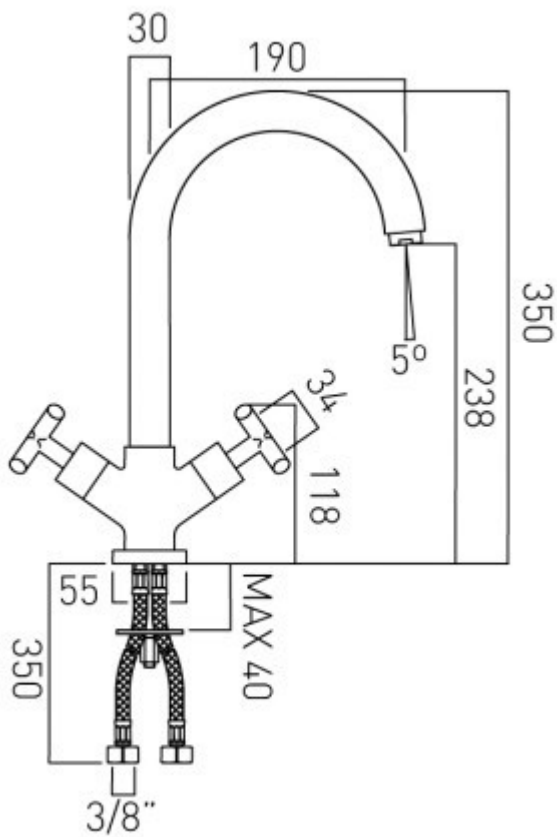

technical drawing

description:

mono sink mixer
deck mounted
with swivel spout
deck mount drill hole diameter 34mm

finishes:

chrome

minimum operating pressure: 1.0 bar MP

Eco flow regulator: FR-100/5-PLA

guarantee: