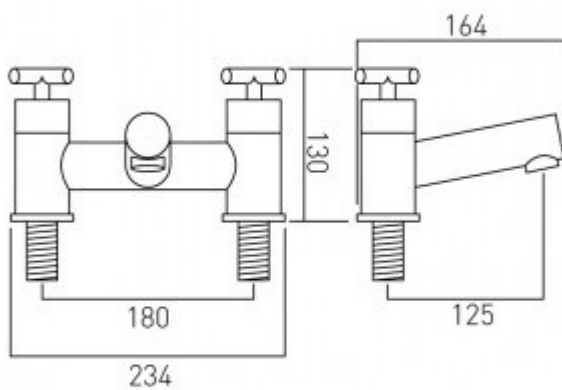

technical drawing

description:

2 hole bath filler
deck mounted
with water flow straightener
ceramic cartridge ZOO-130+137-VALVE (HT & CL)
3/4" x 50mm fitted tail connections
deck mount drill hole diameter 28mm