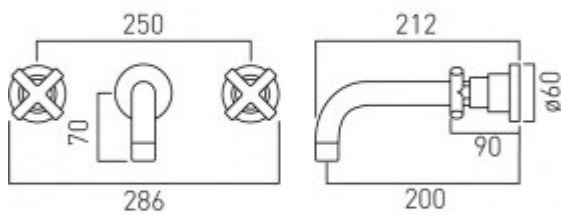

**technical drawing**

**description:**

3 hole bath filler with 200mm spout  
wall mounted  
with water flow straightener  
with water flow aerator  
ceramic cartridge ELE-VALVE/CD-3/4 (HT & CL)  
2 x 1/2" x 3/4" male x 90mm straight connections  
1/2" x 1/2" x 1/2" female x 50mm T-piece connection  
min-max wall mount 55-75mm

**finishes:**

chrome

**minimum operating pressure:** 0.2 bar LP

**guarantee:**

12 year guarantee

VADO wedmore road cheddar somerset england bs27 3eb

tel 01934 744466 fax 01934 744345 sales@vado-uk.com www.vado-uk.com