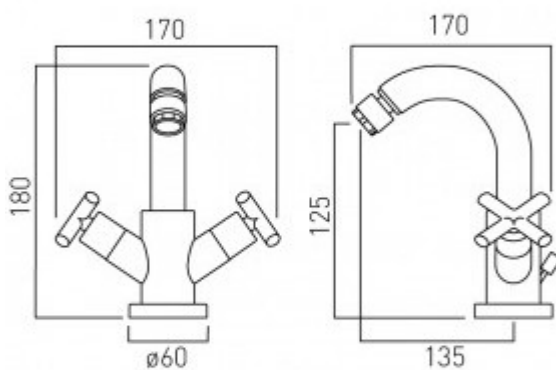

technical drawing

description:

mono bidet mixer
deck mounted
spout can swivel or be fixed
with pop-up waste
with water flow aerator
ceramic cartridge ELE-VALVE/CD-1/2 (HT & CL)
2 x 1/2" nut x 350mm flexipipe connections
2 x 15mm x 250mm chrome rigid tail connections
deck mount drill hole diameter 32mm

finishes:

chrome

minimum operating pressure: 0.3 bar LP

Eco flow regulator: FR-100/5-PLA

guarantee:

12 year guarantee

VADO wedmore road cheddar somerset england bs27 3eb

tel 01934 744466 fax 01934 744345 sales@vado-uk.com www.vado-uk.com