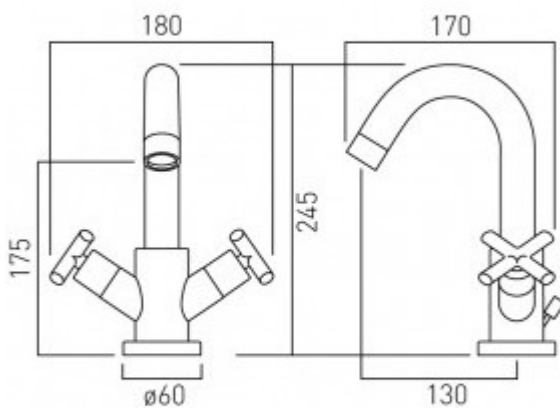

technical drawing

**description:**

mono basin mixer  
deck mounted  
spout can swivel or be fixed  
with pop-up waste  
with water flow straightener  
with water flow aerator  
ceramic cartridge ELE-VALVE/CD-1/2 (HT & CL)  
2 x 1/2" nut x 400mm flexipipe connections  
2 x 15mm x 250mm rigid tail connections  
deck mount drill hole diameter 32mm

**finishes:**

chrome

**minimum operating pressure:** 0.2 bar LP

**Eco** flow regulator: FR-100/5-PLA

**guarantee:**

12 year guarantee

VADO wedmore road cheddar somerset england bs27 3eb

tel 01934 744466 fax 01934 744345 sales@vado-uk.com www.vado-uk.com