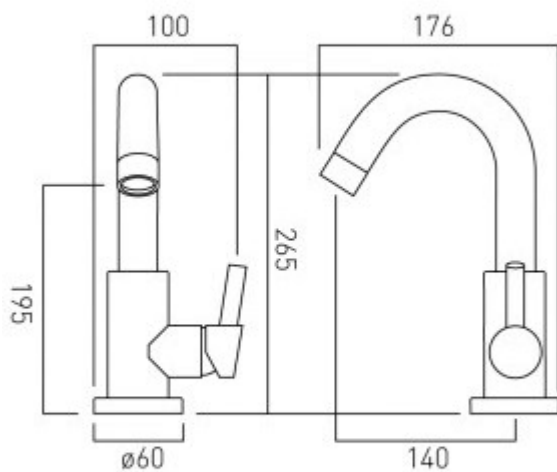

technical drawing

description:

sink mixer
single lever
deck mounted
spout can swivel or be fixed
without pop-up waste
with water flow straightener
with water flow aerator
ceramic cartridge CAR-K35B
2 x 1/2" nut x 300mm flexipipe connections
deck mount drill hole diameter 32mm

finishes:

chrome

minimum operating pressure: 1.0 bar MP

Eco flow regulator: FR-100/5-PLA

guarantee:

12 year guarantee

VADO wedmore road cheddar somerset england bs27 3eb

tel 01934 744466 fax 01934 744345 sales@vado-uk.com www.vado-uk.com