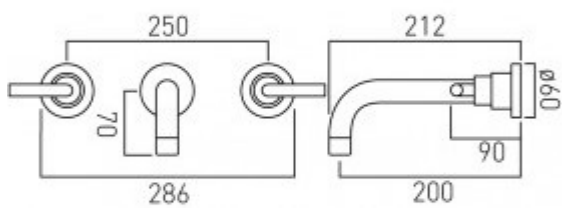

**technical drawing**

**description:**

3 hole bath filler with 200mm spout  
wall mounted  
with water flow straightener  
with water flow aerator  
ceramic cartridge ELE-VALVE/CD-3/4 (HT & CL)  
2 x 1/2" x 3/4" male x 90mm straight connections  
1/2" x 1/2" x 1/2" female x 50mm T-piece connection  
min-max wall mount 55-75mm

**finishes:**

chrome

**minimum operating pressure:** 0.2 bar LP

**guarantee:**

12 year guarantee

VADO wedmore road cheddar somerset england bs27 3eb

tel 01934 744466 fax 01934 744345 sales@vado-uk.com www.vado-uk.com