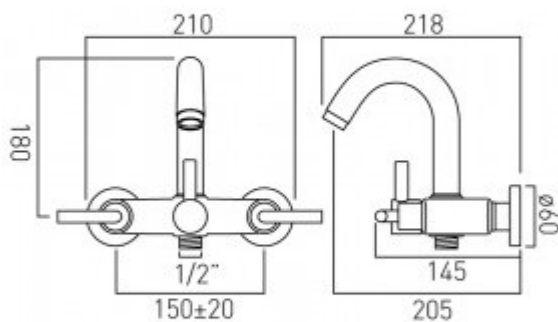

technical drawing

description:

bath shower mixer
wall mounted
with fixed spout
without shower kit
with water flow straightener
with water flow aerator
ceramic cartridge ELE-VALVE/CD-1/2 (HT & CL)
1/2" x 3/4" x 50mm eccentrics

finishes:

chrome

minimum operating pressure: 0.5 bar LP

ECO flow regulator: FR-SHOWER/9-C/P

guarantee:

12 year guarantee

VADO wedmore road cheddar somerset england bs27 3eb

tel 01934 744466 fax 01934 744345 sales@vado-uk.com www.vado-uk.com