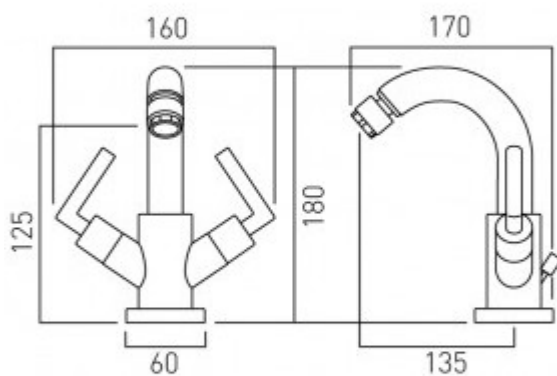

technical drawing

description:

mono bidet mixer
deck mounted
spout can swivel or be fixed
with pop-up waste
with water flow aerator
ceramic cartridge ELE-VALVE/CD-1/2 (HT & CL)
2 x 1/2" nut x 350mm flexipipe connections
2 x 15mm x 250mm chrome rigid tail connections
deck mount drill hole diameter 32mm

finishes:

chrome

minimum operating pressure: 0.3 bar LP

Eco flow regulator: FR-100/5-PLA

guarantee:

12 year guarantee

VADO wedmore road cheddar somerset england bs27 3eb

tel 01934 744466 fax 01934 744345 sales@vado-uk.com www.vado-uk.com