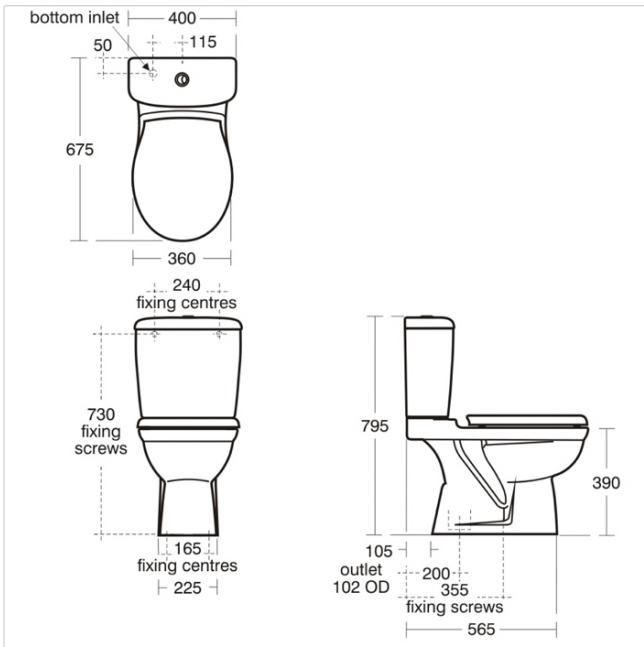

Designer

Robin Levien, RDI

Frequently used applications

- Hotels
- Office
- Residential

Tel: 0870 122 8822
Fax: 0870 122 8282
Email: info@idealspec.co.uk
Web: www.idealspec.co.uk

Date created: 27/02/2015