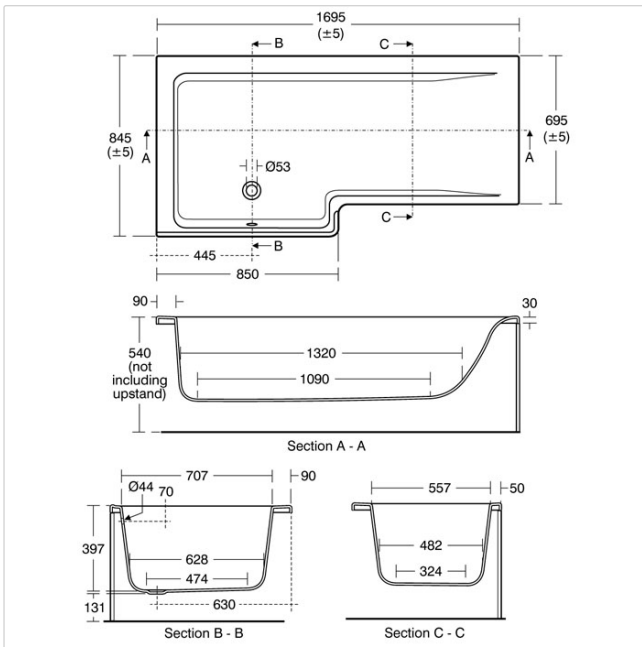

Concept 170cm x 85cm Idealform Square Shower Bath LH No Taphole

Illustrated

- E0512** Concept 170cm x 85cm Idealform Square shower bath, left hand no tapholes
- B9929** Concept Blue bath filler 2 hole dual control
- E0504** Concept 170cm Square shower bath front panel
- E3169** Unilux 70cm end panel
- E5795** Waste 1½" bath pop-up waste and overflow components only
- E5800** Bath pop-up waste operating handle and cover only
- E0508** Concept Square shower bath screen, Clear Glass and Bright Silver finish

Configuration options

- E0515** Concept 170cm Square shower bath front panel, left hand
- E0532** Concept 70cm Square shower bath end panel

Material

Idealform

Weights

- E0512 26.00KG
- B9929 2.64KG
- E0504 3.57KG
- E3169 2.58KG
- E5795 1.34KG
- E5800 0.82KG
- E0508 18.50KG

Colours

White (01)

Standards

Constructed to EN 198:2008. EN 14516

Special Notes

Acrylic front panels are unhandled, wooden front panels are handed. Use with E0508EO Concept square shower bath screen

Designer

Robin Levien, RDI

Capacity

225 Litres to overflow

Frequently used applications

Hotels

Residential

Accreditations

Water Label