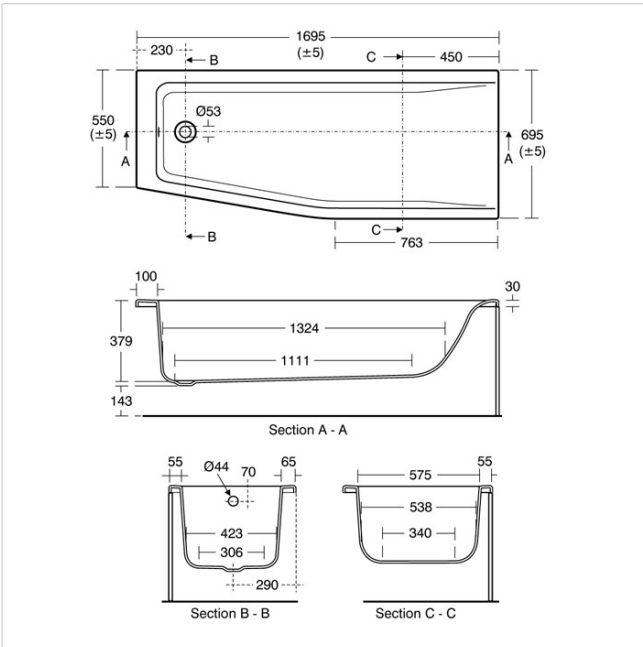

Concept 170cm x 70cm Idealform Spacemaker Shower Bath LH No Taphole

Illustrated

- E0499** Concept 170cm x 70cm Idealform Spacemaker shower bath, left hand no tapholes
- B9929** Concept Blue bath filler 2 hole dual control
- E0501** Concept 170cm Spacemaker shower bath front panel
- E3169** Unilux 70cm end panel
- E5795** Waste 1½" bath pop-up waste and overflow components only
- E5800** Bath pop-up waste operating handle and cover only

Configuration options

Material

Idealform

Standards

Constructed to EN 198:2008. EN 14516

Weights

- E0499 24.15KG
- B9929 2.64KG
- E0501 3.50KG
- E3169 2.58KG
- E5795 1.34KG
- E5800 0.82KG

Special Notes

Suitable for use with Connect bathscreens.

Consideration should be given to safe hot water delivery and the use of an appropriate temperature reduction device see part G for guidance.

Colours

White (01)

Designer

Robin Levien, RDI

Capacity

164 Litres to overflow

Frequently used applications

- Hotels
- Student Accommodation
- Residential

Accreditations

Water Label

Tel: 0870 122 8822
 Fax: 0870 122 8282
 Email: info@idealspec.co.uk
 Web: www.idealspec.co.uk