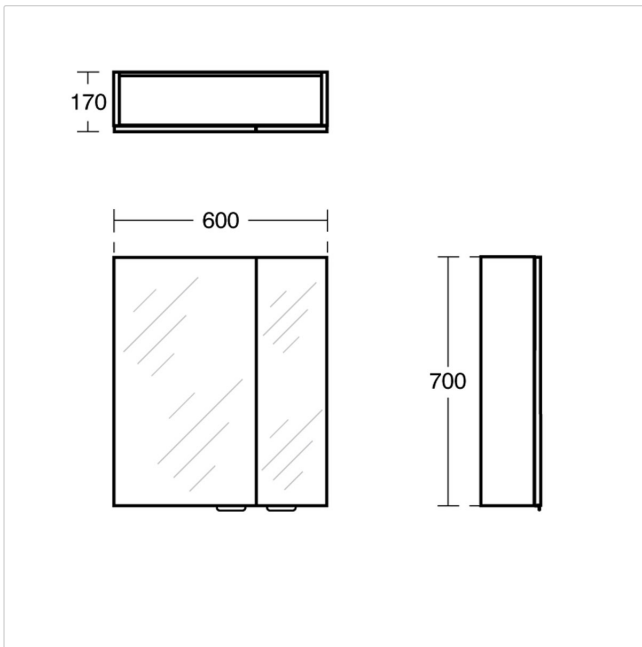

Designer

Robin Levien, RDI

Frequently used applications

Education

Hotels

Residential

General Healthcare

Office

Tel: 0870 122 8822
Fax: 0870 122 8282
Email: info@idealspec.co.uk
Web: www.idealspec.co.uk