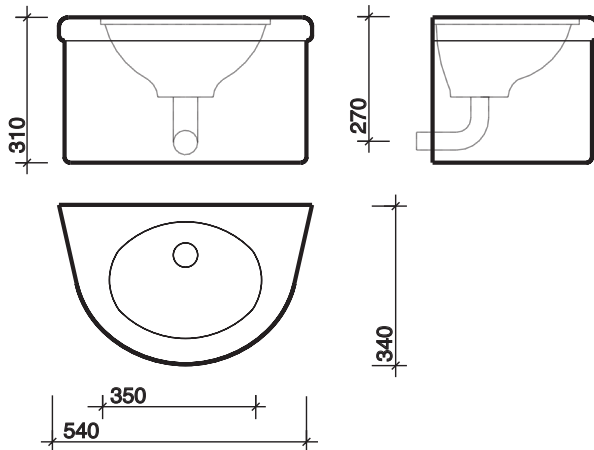

to specify/order:

Please use the eight character reference shown below.

washbasin

Solid surface hand rinse

DF1520WH

recommended brassware

Sola

applications

Fixing kit and template provided with basin.

All measurements shown are in millimetres. Drawing sizes are not to scale.

Lawton Road, Alsager, Stoke-on-Trent ST7 2DF, UK
Tel: +44(0) 1270 879777 Fax: +44(0) 1270 873864
www.twyfordbathrooms.com UK Technical Helpline Tel: 0870 840 0437 Fax: 0870 840 0438