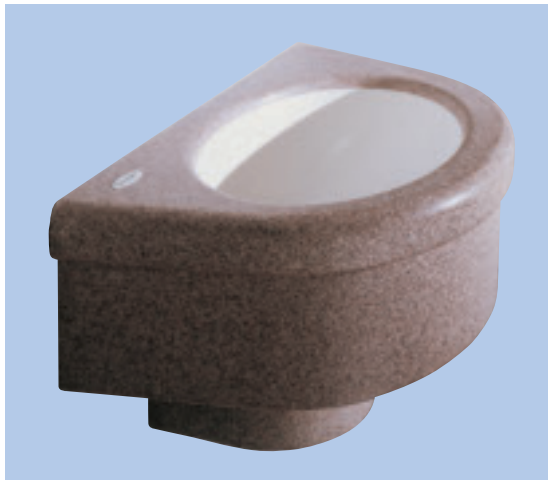

defenda solid surface

smooth, rounded surfaces to reduce the risk of concealment
water and scratch resistant

Defenda solid surface handrinse
Image shown - for illustrative purposes.
Available WHITE only.

to specify/order:

Please use the eight character reference shown below.

washbasin

Solid surface hand rinse

DF1520WH

recommended brassware

Sola

applications

Commercial, Other, Security.

approvals

Home office prison department.

material

Solid surface material and reinforced with steel and resin.

colours

White WH.

fixings